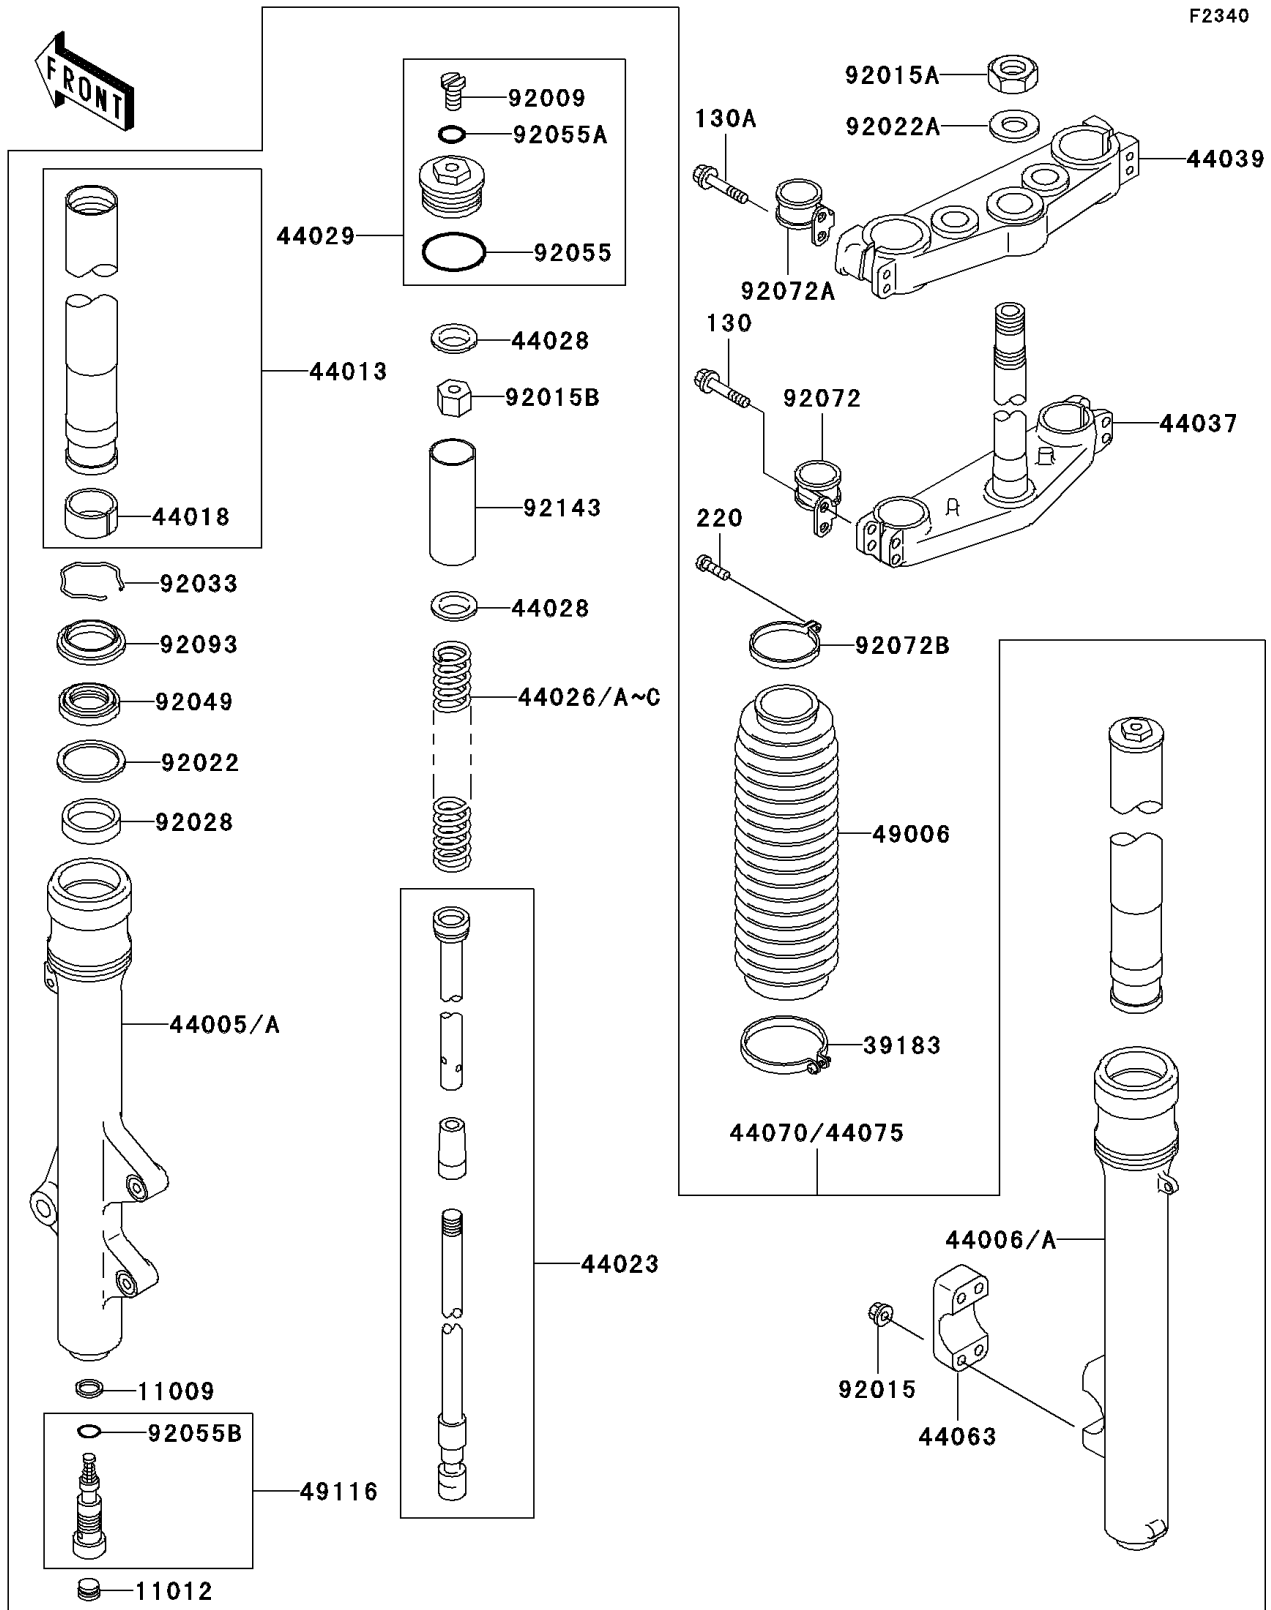

2003 KDX200

PARTS DIAGRAM

Front Fork

2003 KDX200

PARTS LIST

Front Fork

ITEM NAME

PART NUMBER

QUANTITY
