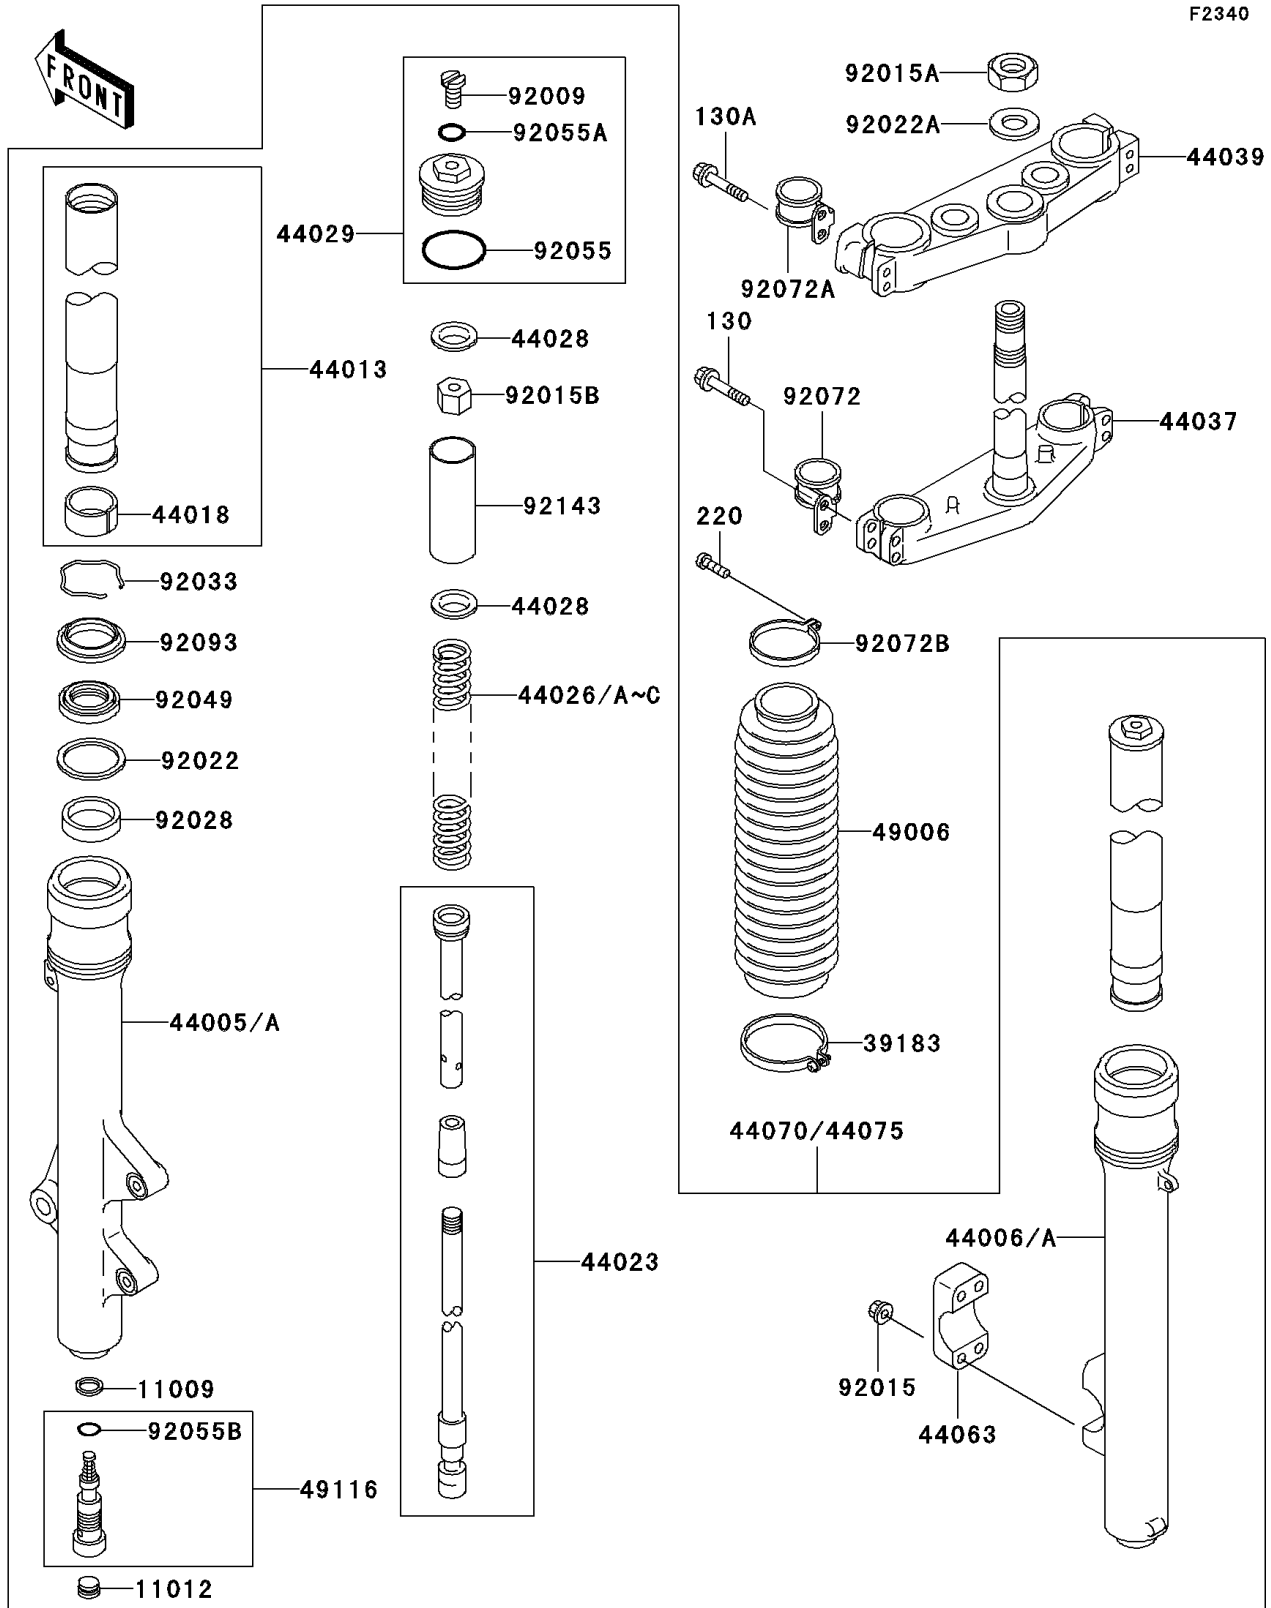

2000 KDX200

PARTS DIAGRAM

Front Fork

2000 KDX200

PARTS LIST

Front Fork

Kawasaki

Let the Good Times Roll®

ITEM NAME

PART NUMBER

QUANTITY
