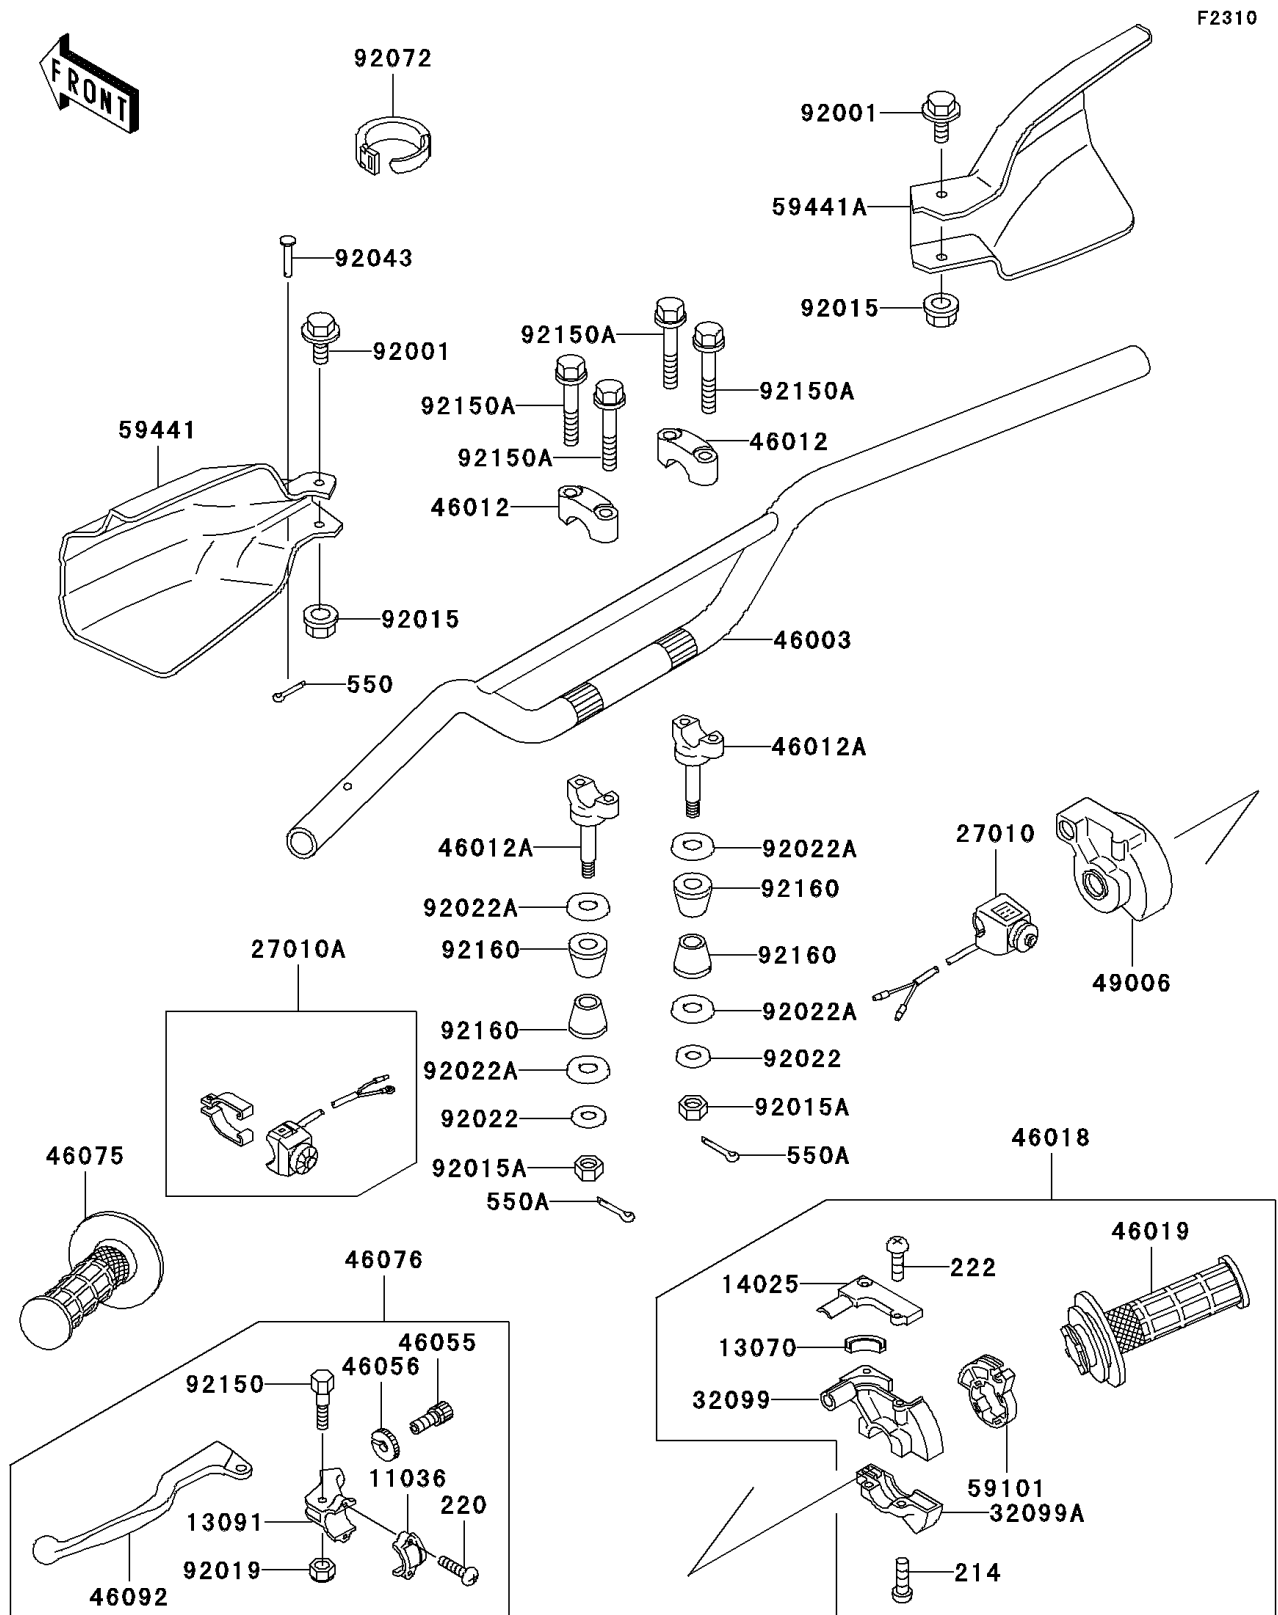

2001 KDX200

PARTS DIAGRAM

Handlebar

2001 KDX200

PARTS LIST

Handlebar

Kawasaki

Let the Good Times Roll®

ITEM NAME

PART NUMBER

QUANTITY
