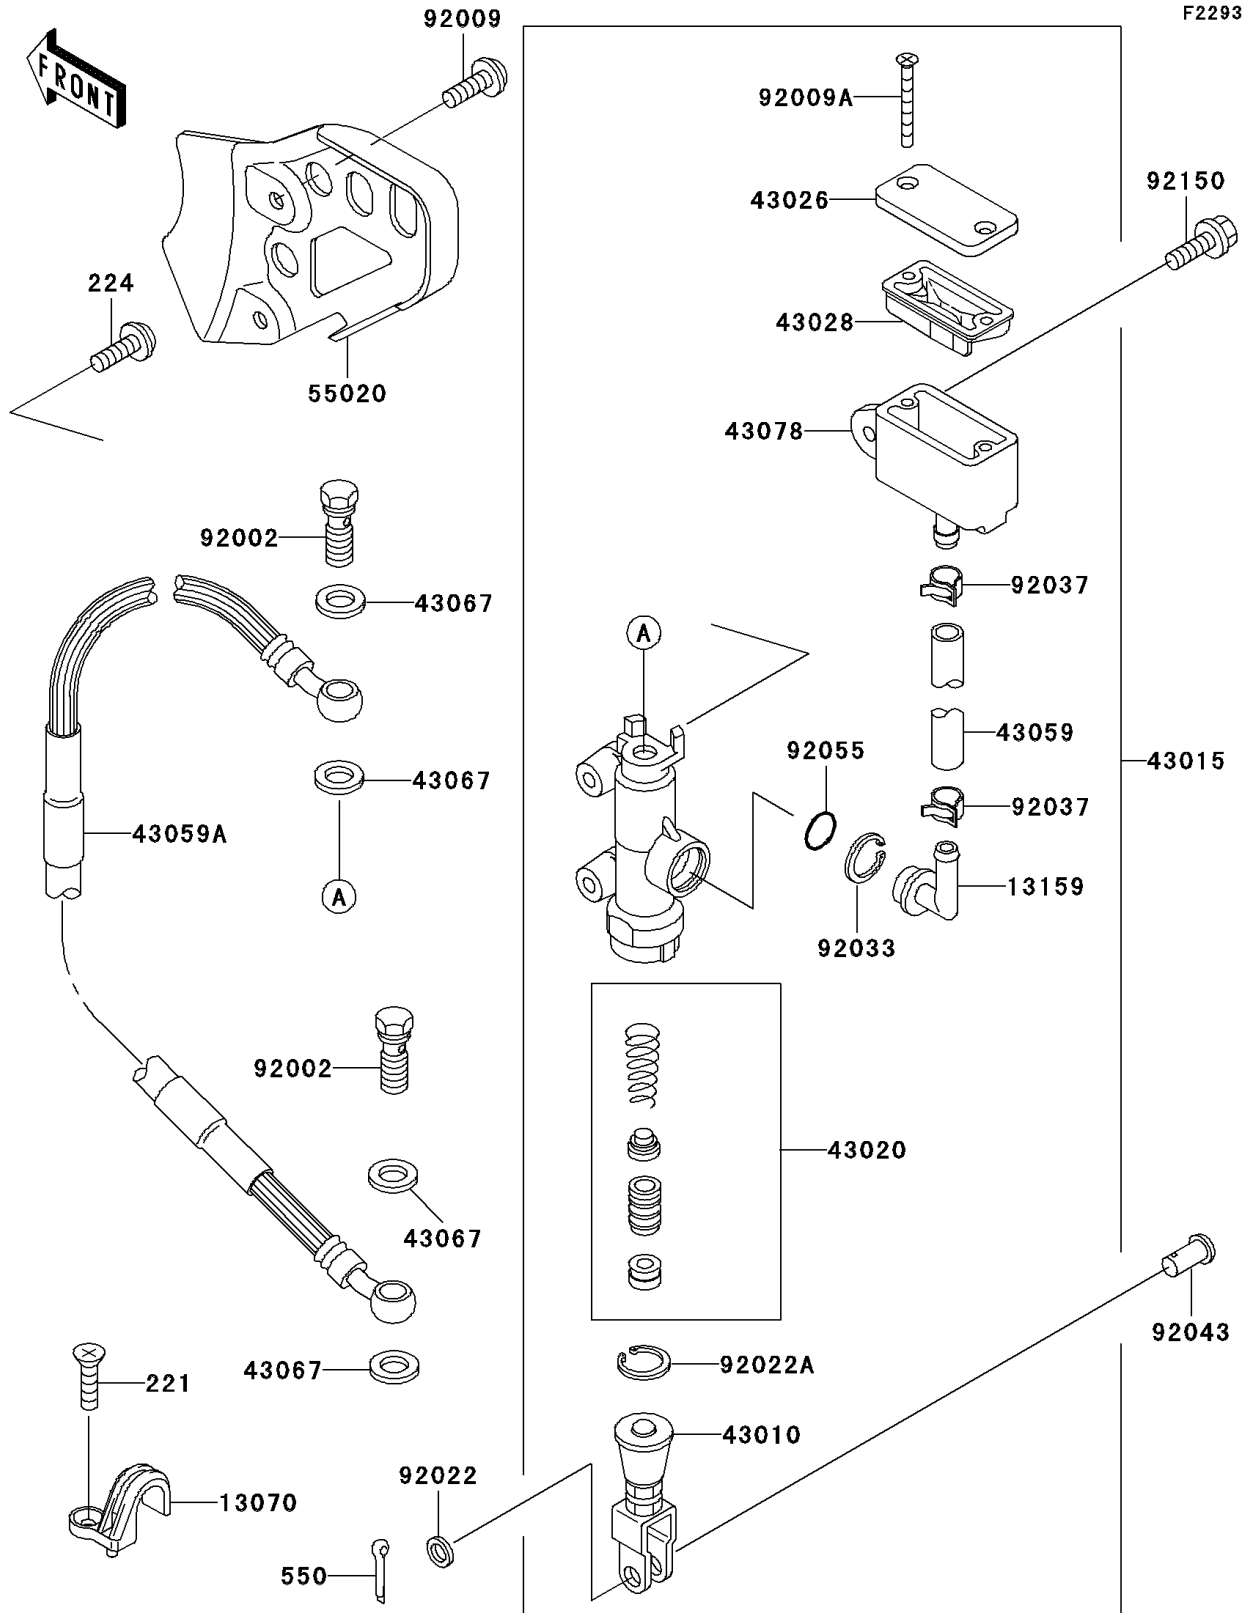

2001 KDX200

PARTS DIAGRAM

Rear Master Cylinder

2001 KDX200

PARTS LIST

Rear Master Cylinder

ITEM NAME

PART NUMBER

QUANTITY
