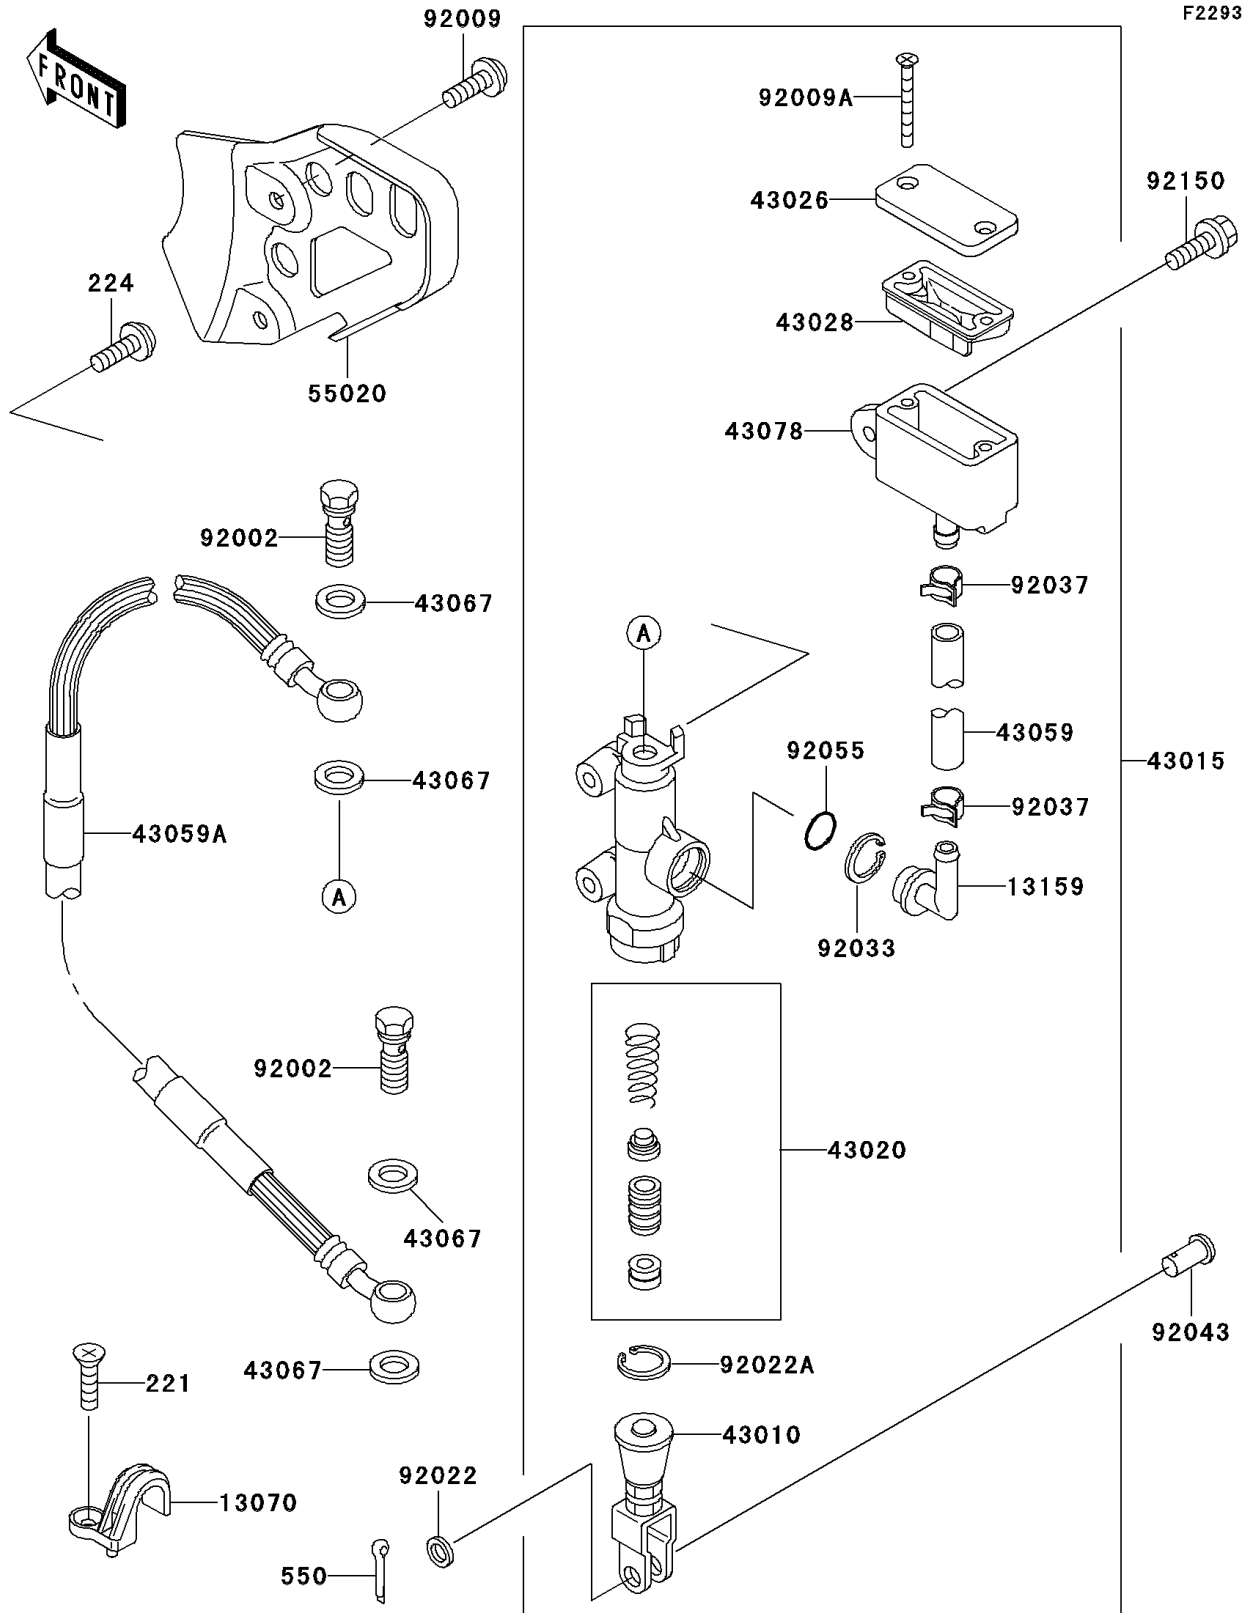

2000 KDX200

PARTS DIAGRAM

Rear Master Cylinder

2000 KDX200

PARTS LIST

Rear Master Cylinder

Kawasaki

Let the Good Times Roll®

ITEM NAME

PART NUMBER

QUANTITY
