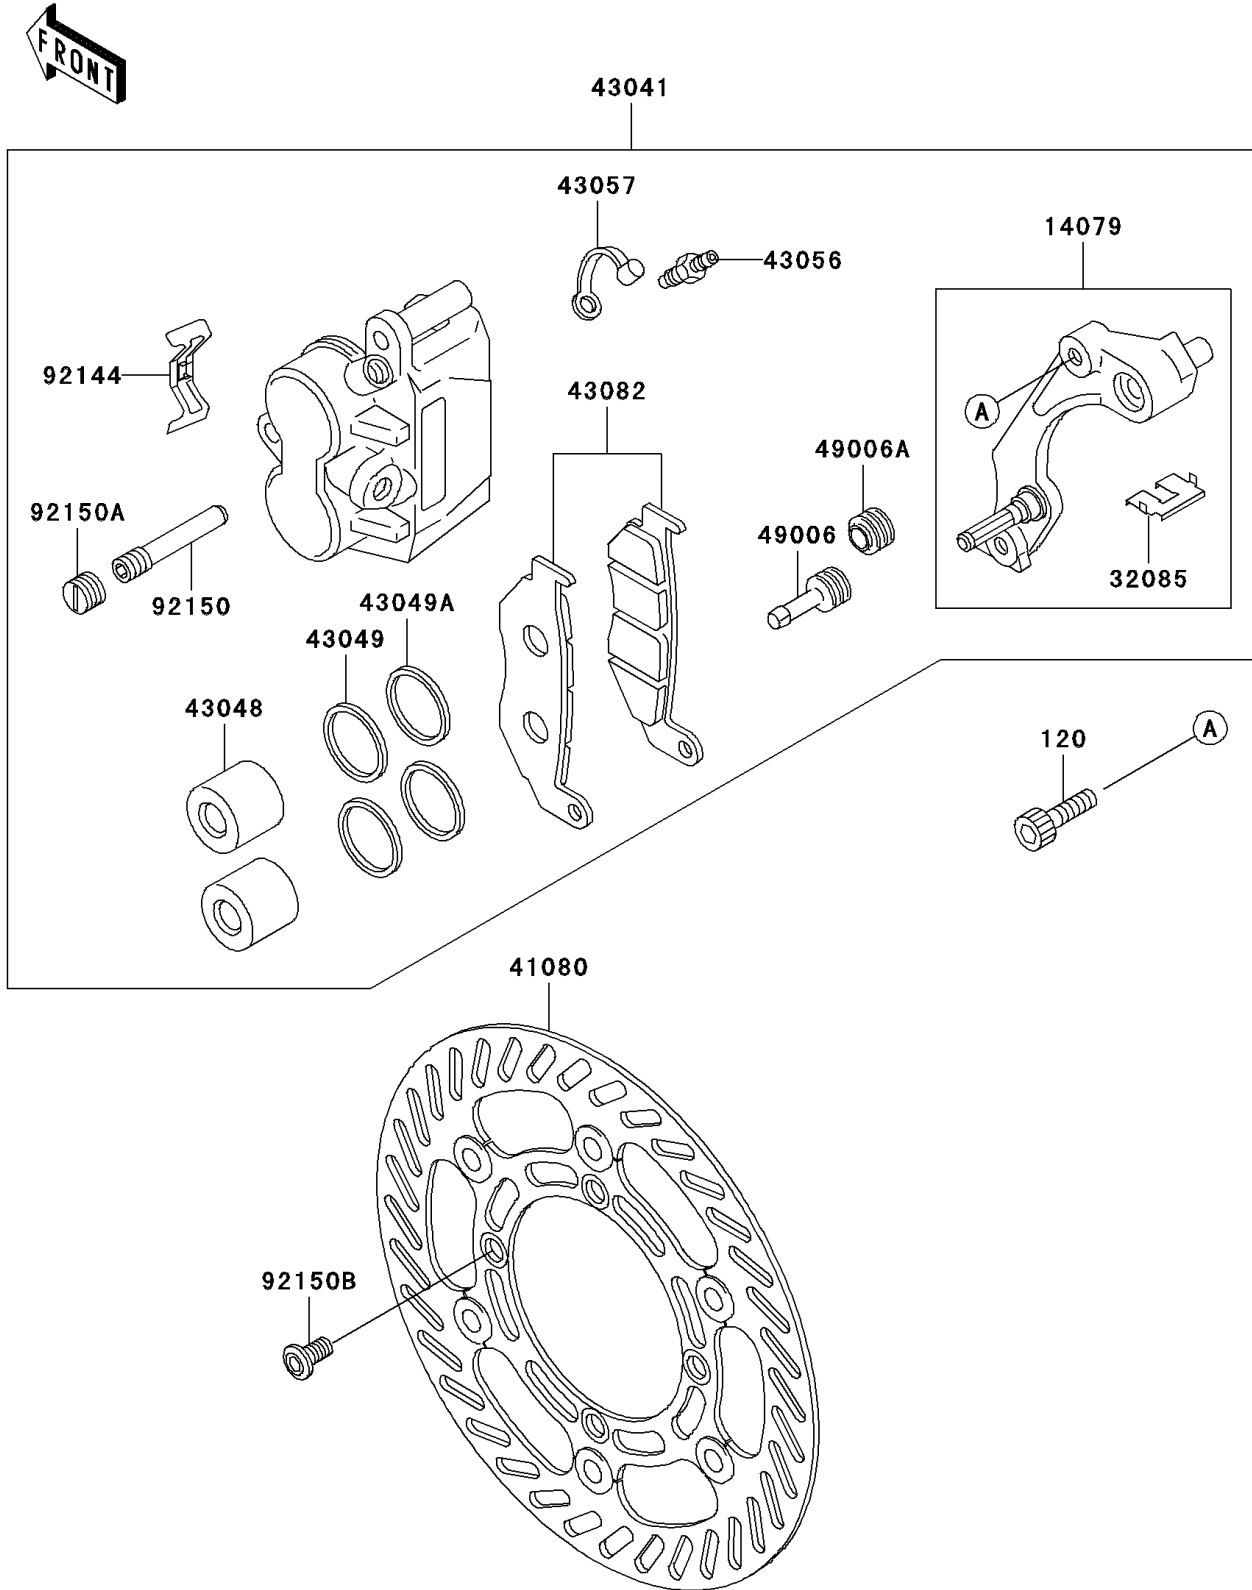

2000 KDX200

PARTS DIAGRAM

Front Brake

F2292

2000 KDX200

PARTS LIST

Front Brake

ITEM NAME

PART NUMBER

QUANTITY
