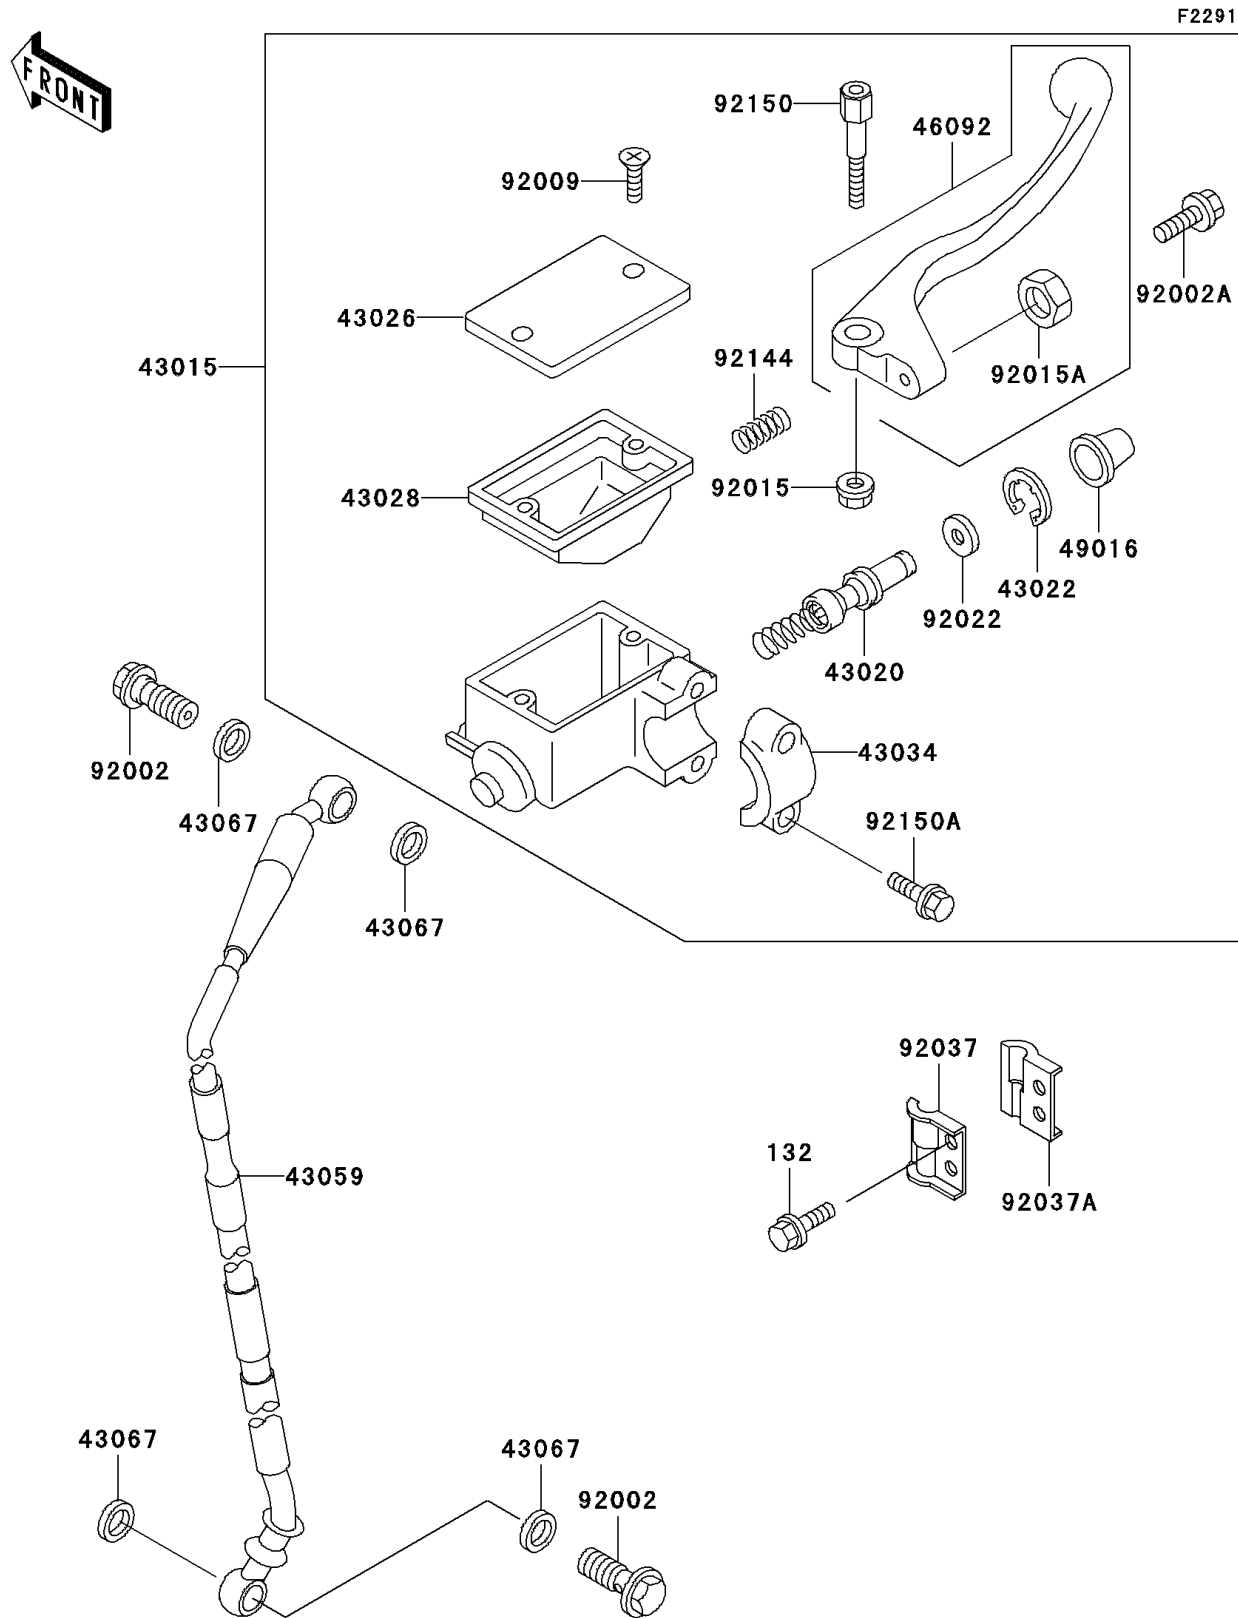

2001 KDX200

PARTS DIAGRAM

Front Master Cylinder

2001 KDX200

PARTS LIST

Front Master Cylinder

ITEM NAME

PART NUMBER

QUANTITY
