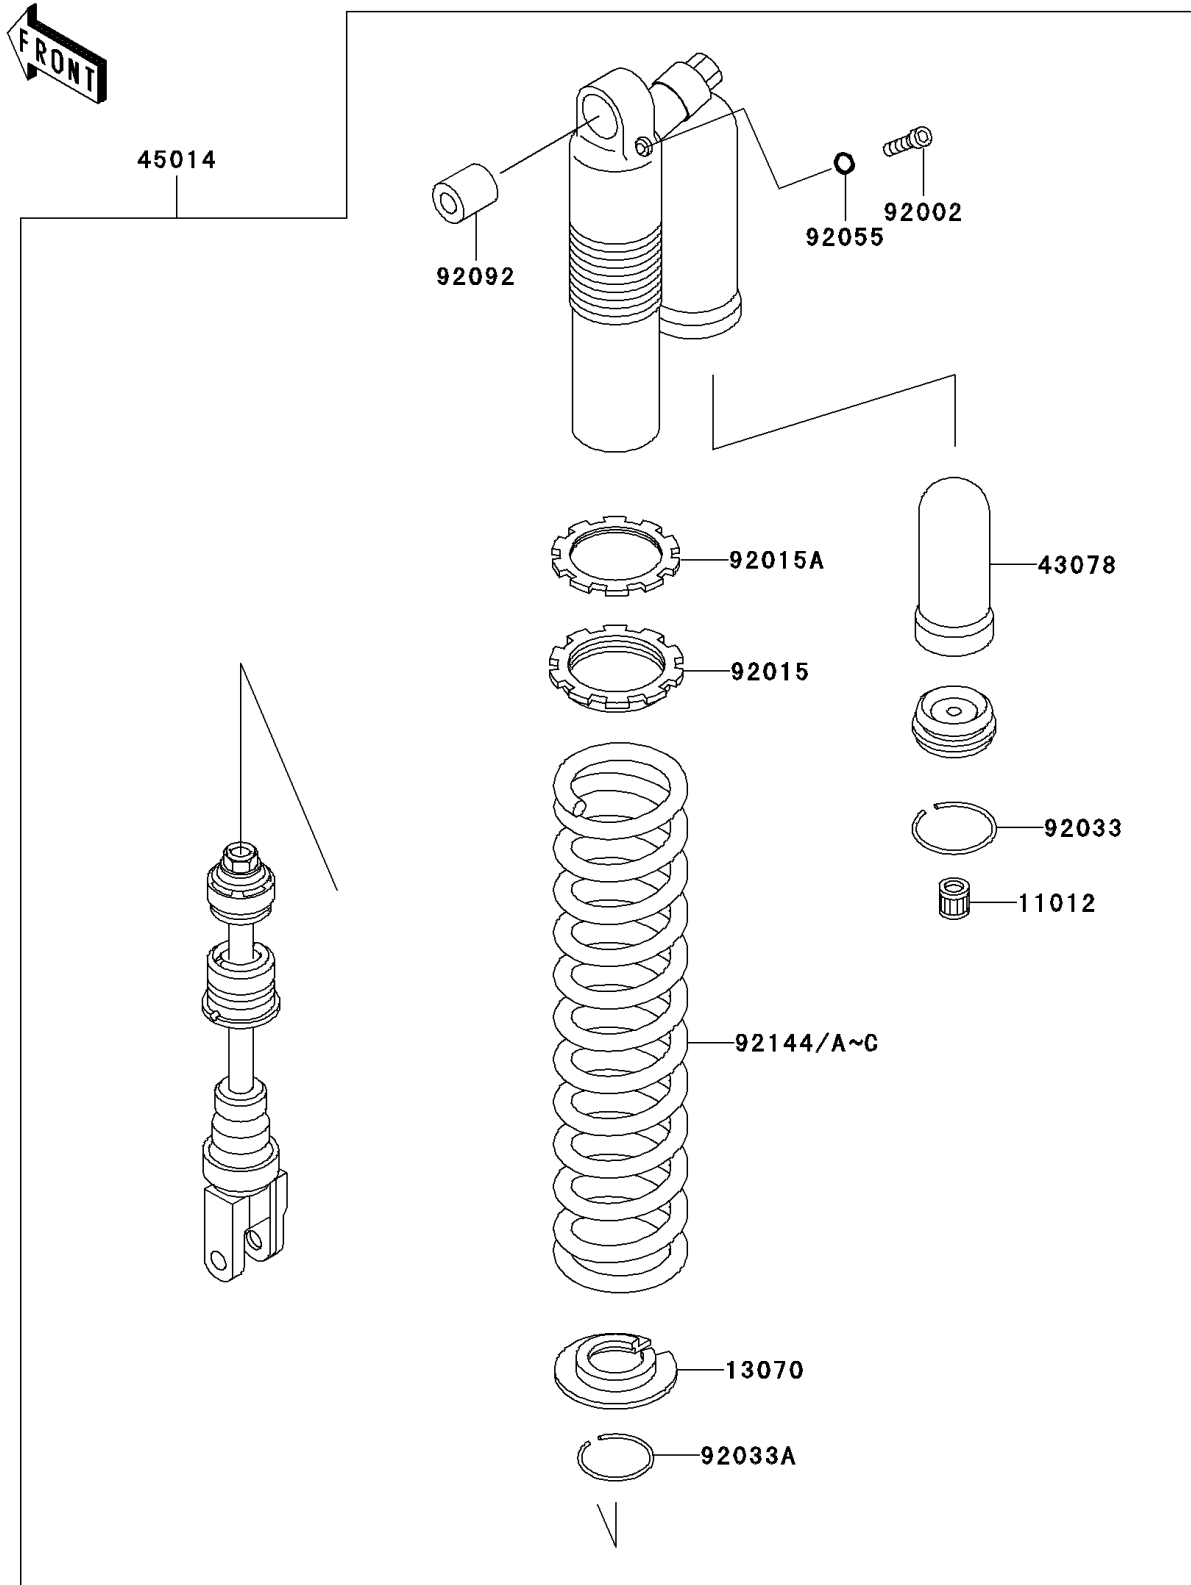

2002 KDX200

PARTS DIAGRAM

Shock Absorber(s)

F2280

2002 KDX200

PARTS LIST

Shock Absorber(s)

ITEM NAME

PART NUMBER

QUANTITY
