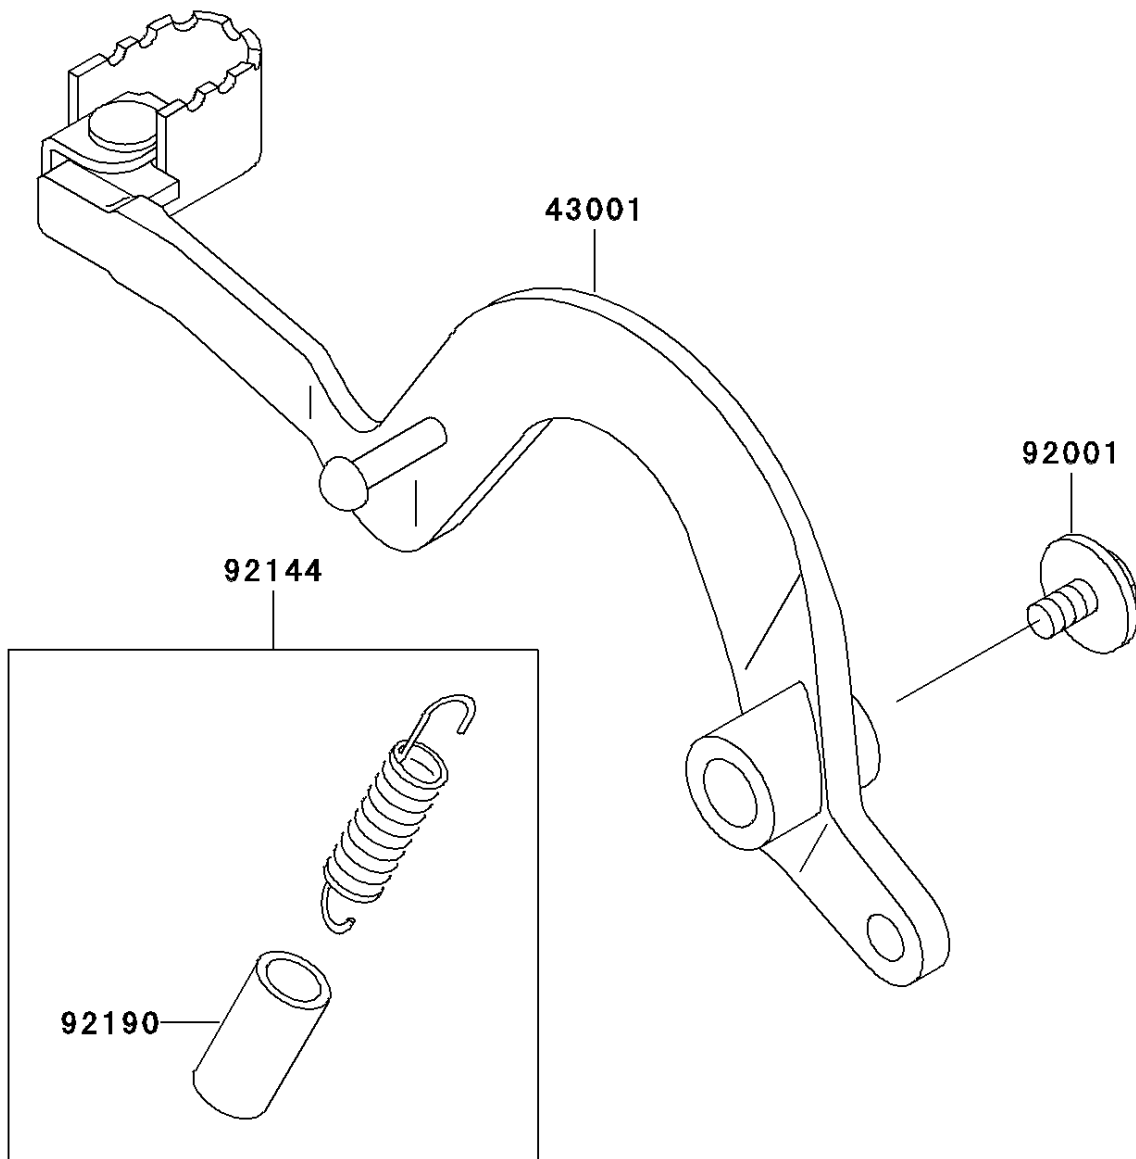

2003 KDX200

PARTS DIAGRAM

Brake Pedal

F2260

2003 KDX200

PARTS LIST

Brake Pedal

Kawasaki

Let the Good Times Roll®

ITEM NAME

PART NUMBER

QUANTITY
