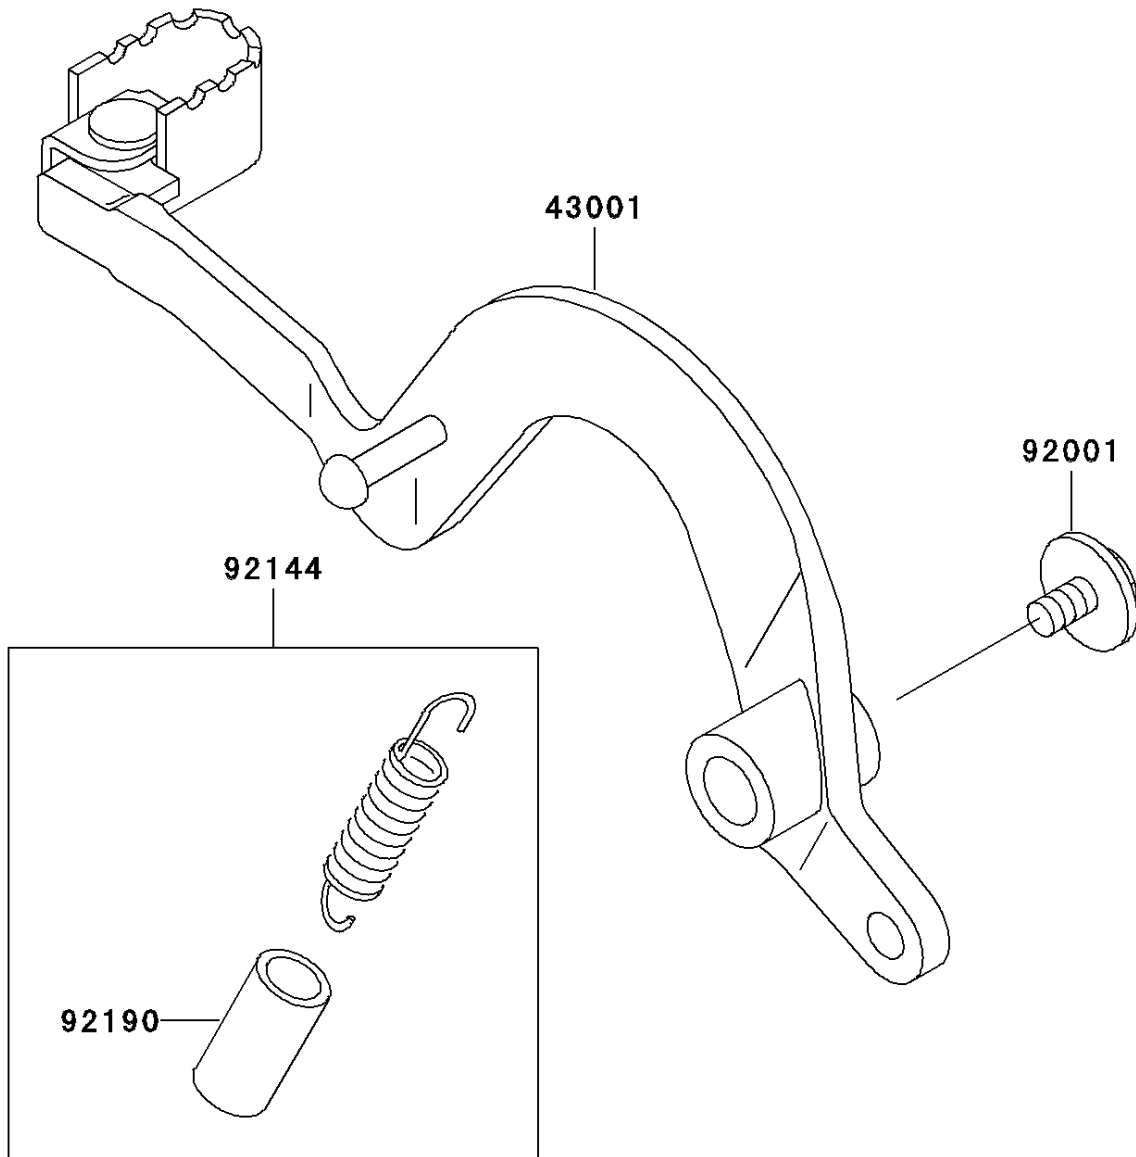

2000 KDX200

PARTS DIAGRAM

Brake Pedal

F2260

2000 KDX200

PARTS LIST

Brake Pedal

Kawasaki

Let the Good Times Roll®

ITEM NAME

PART NUMBER

QUANTITY
