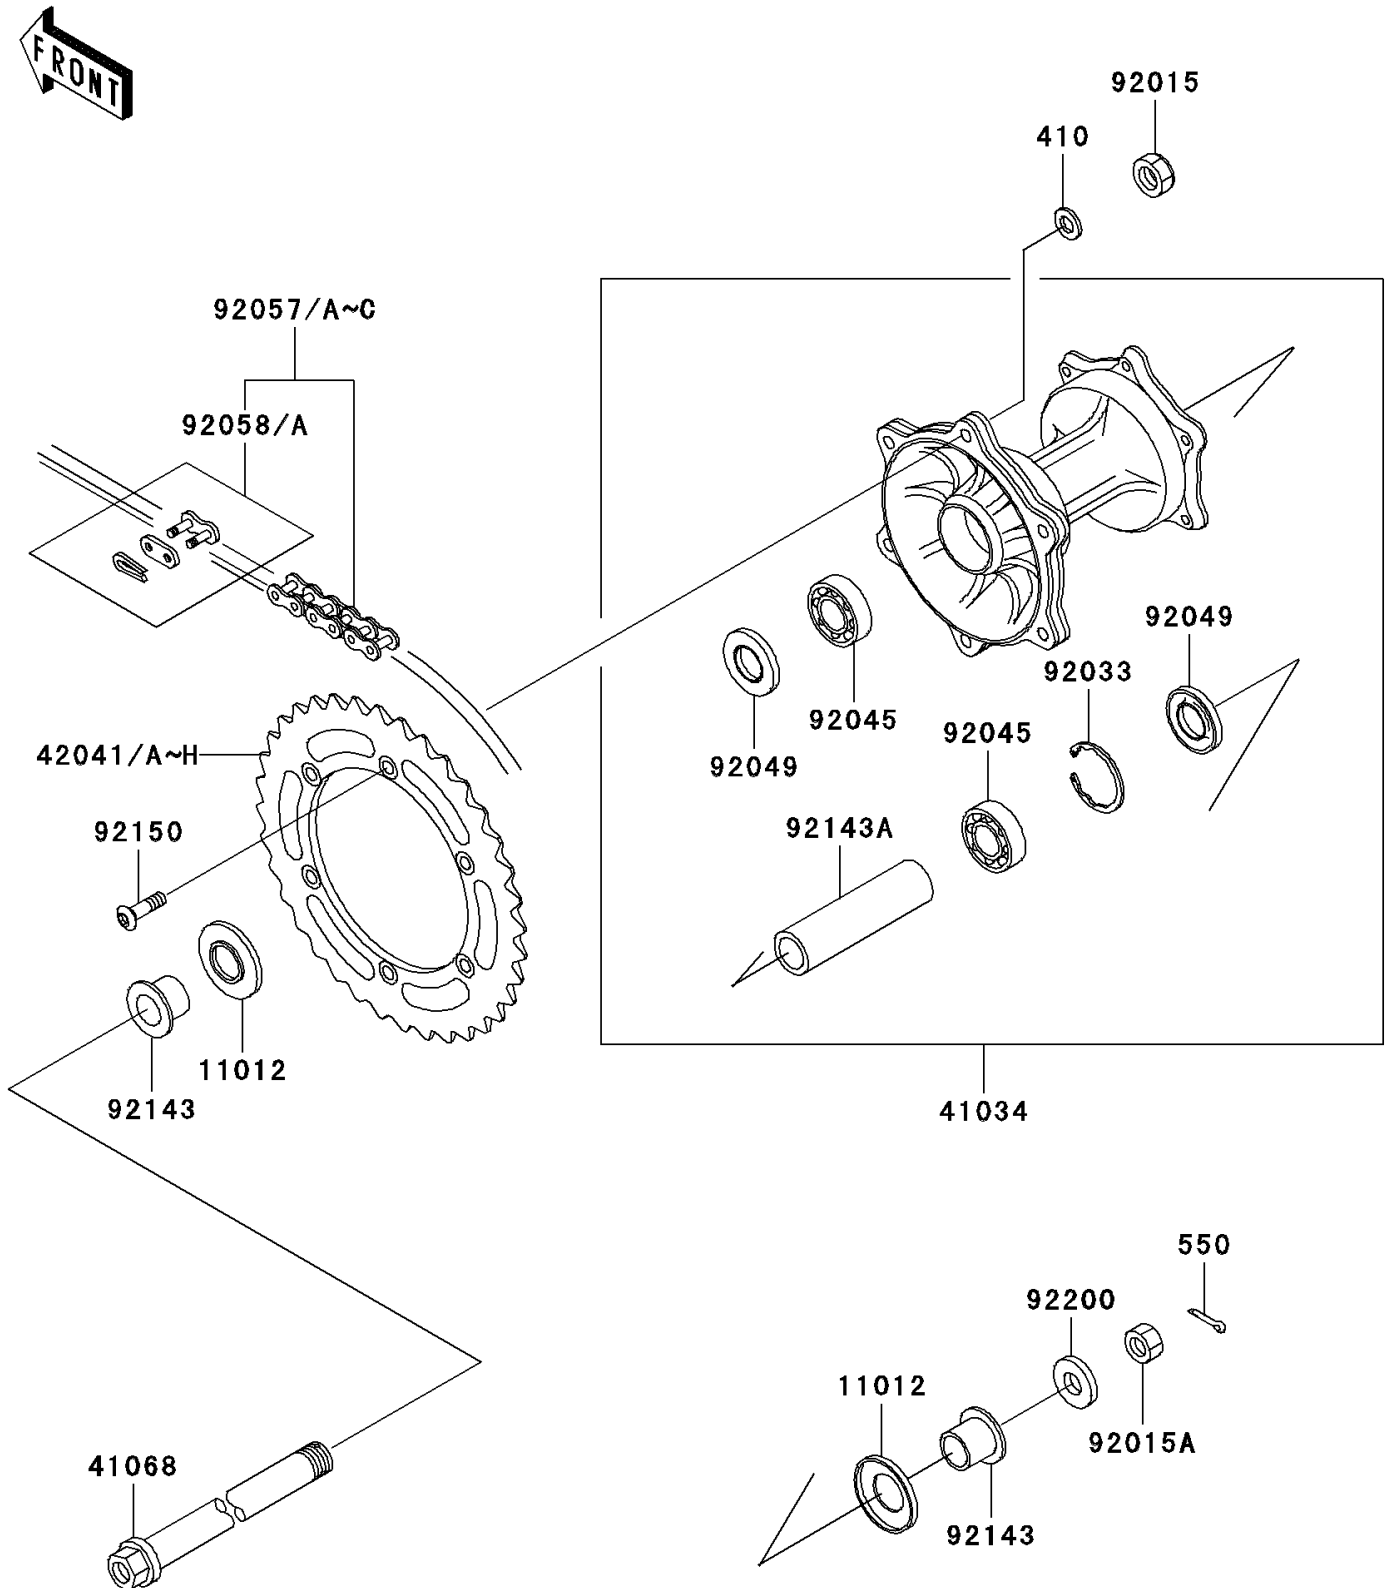

2000 KDX200

PARTS DIAGRAM

Rear Hub

F2240

2000 KDX200

PARTS LIST

Rear Hub

Kawasaki

Let the Good Times Roll®

ITEM NAME

PART NUMBER

QUANTITY
