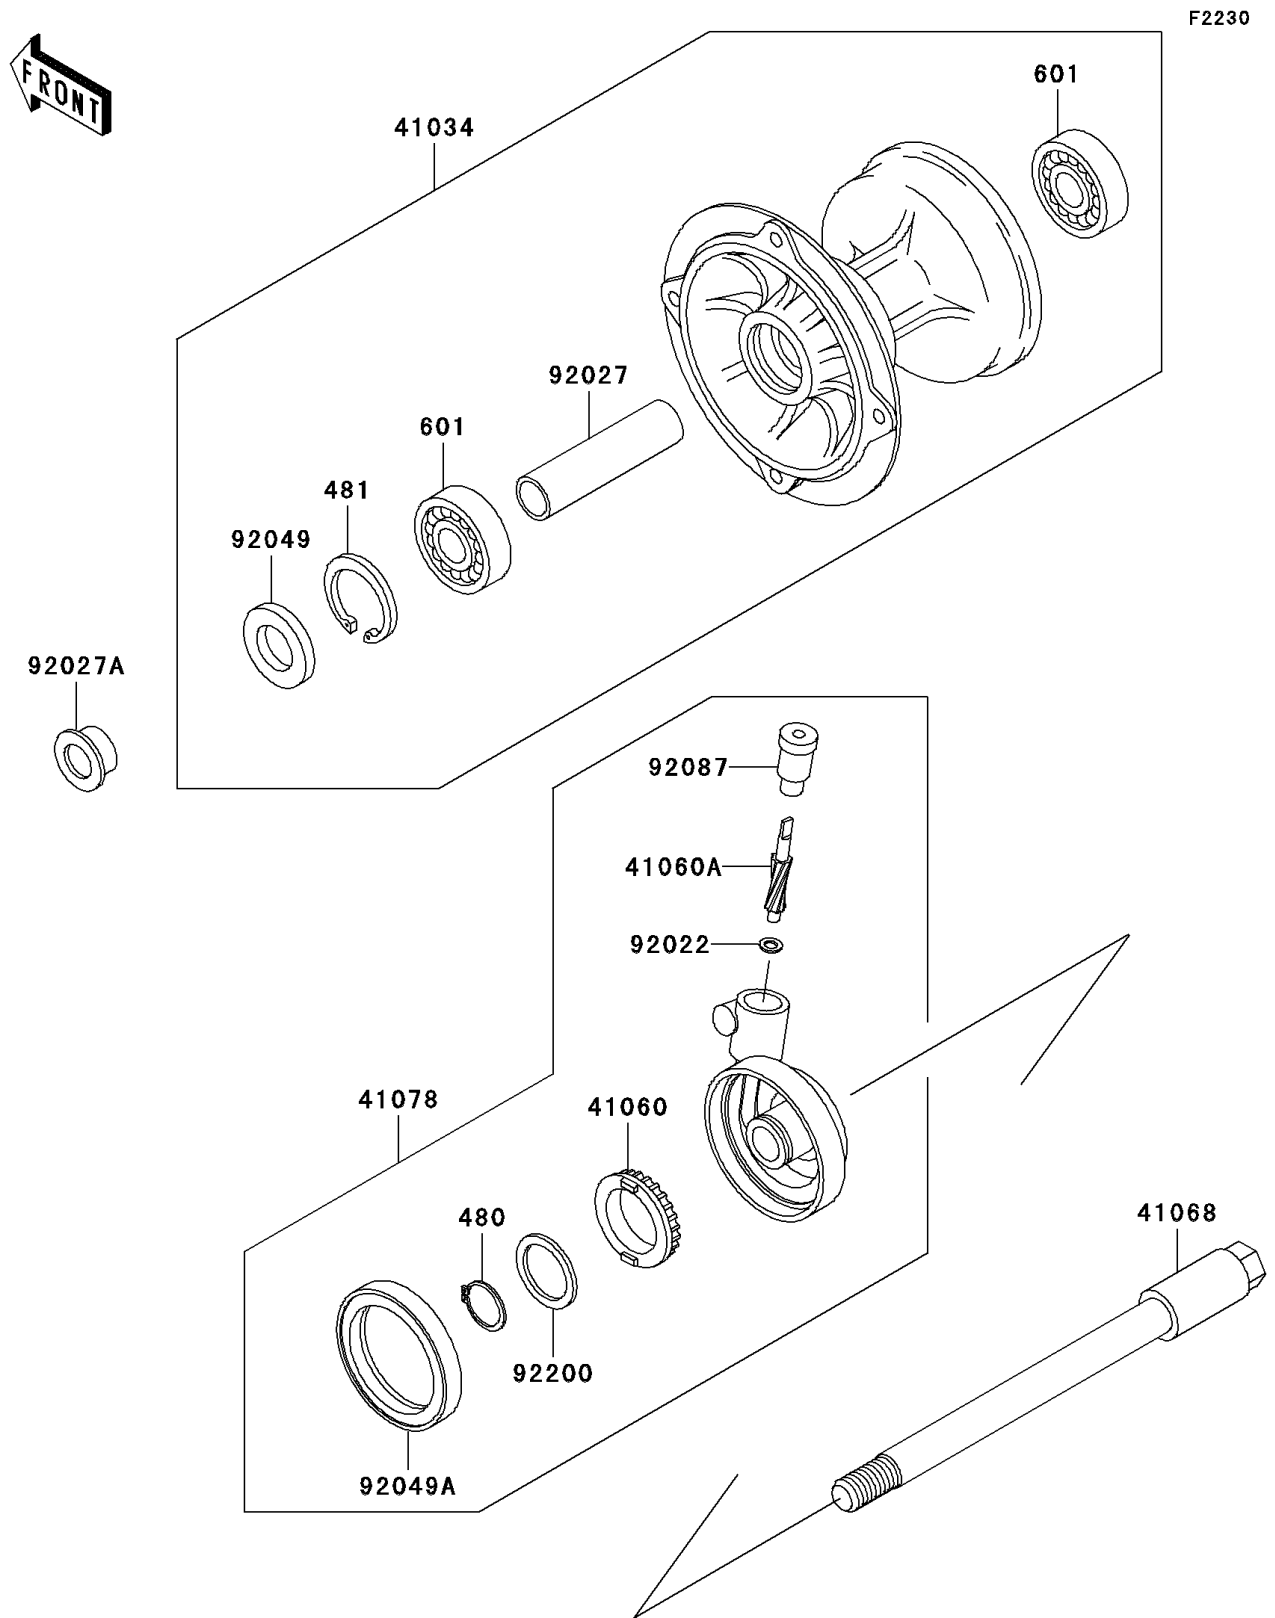

2003 KDX200

PARTS DIAGRAM

Front Hub

2003 KDX200

PARTS LIST

Front Hub

ITEM NAME

PART NUMBER

QUANTITY
