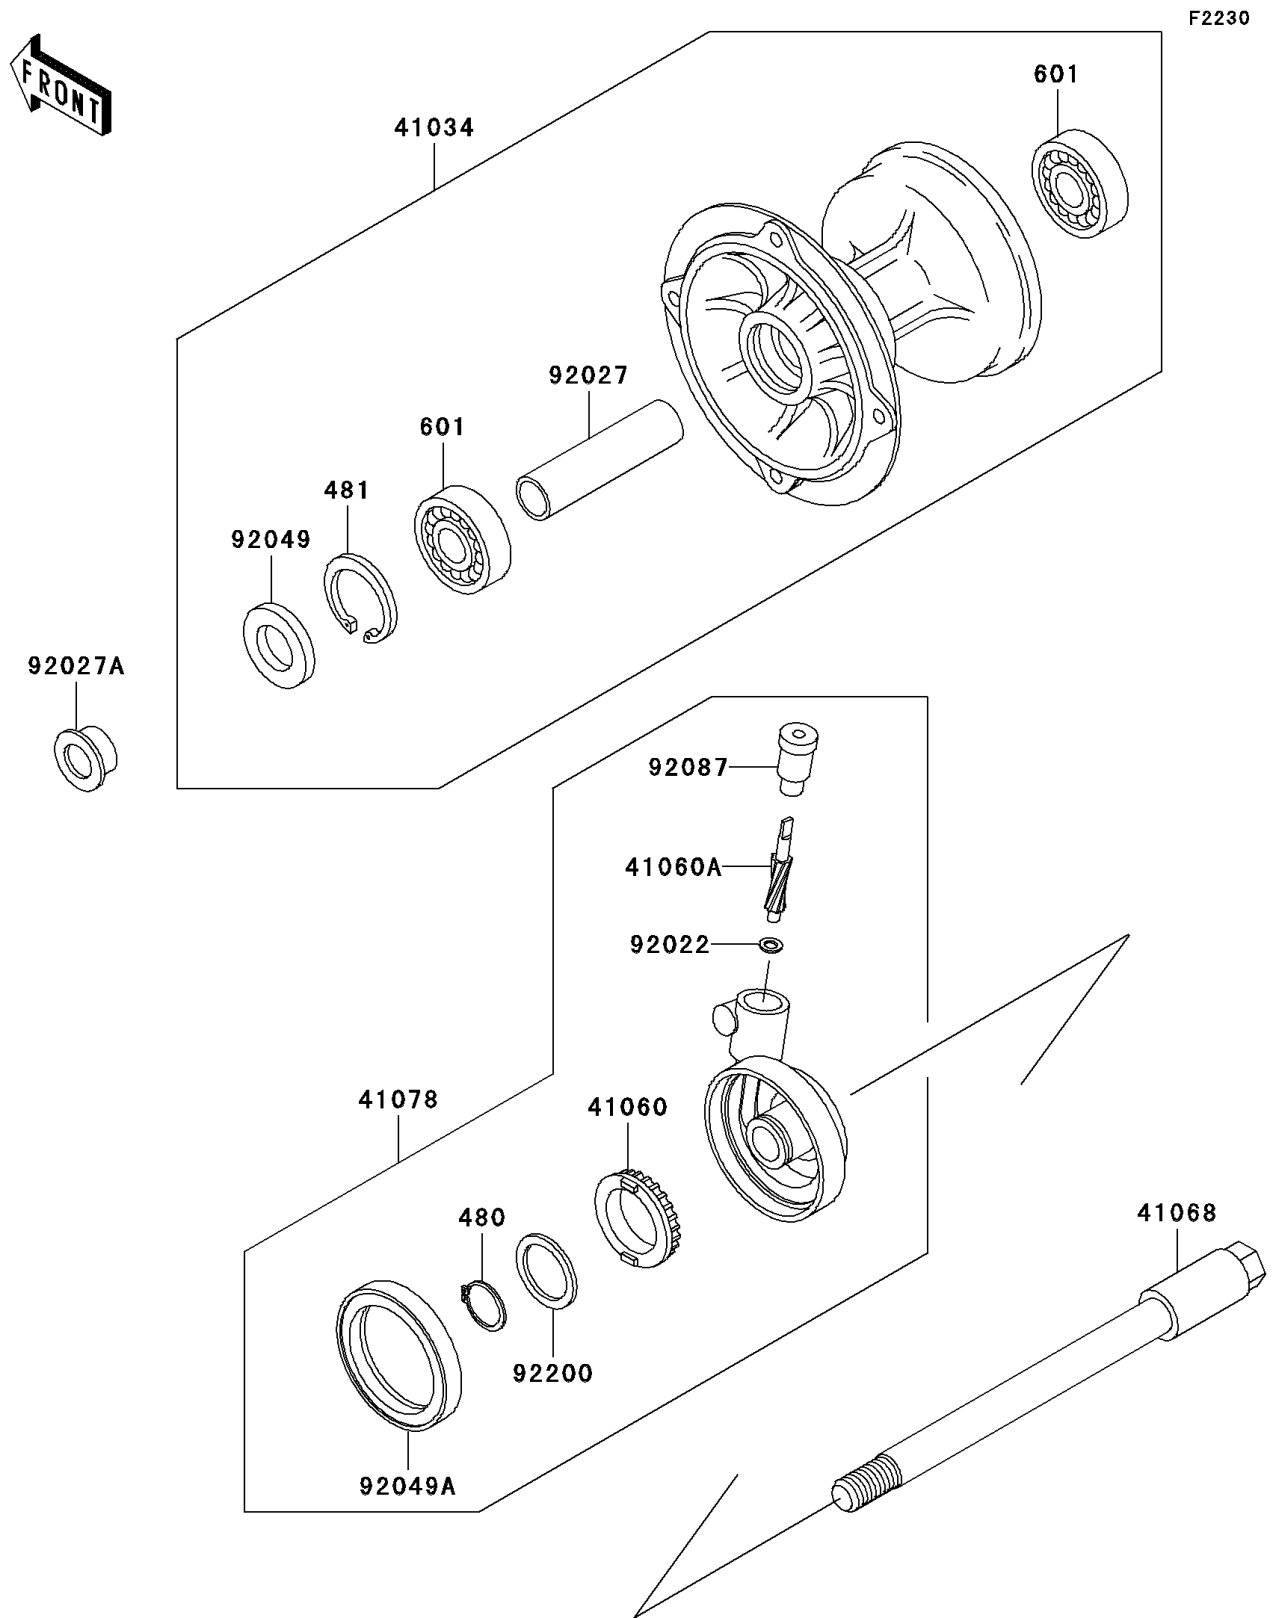

2001 KDX200

PARTS DIAGRAM

Front Hub

2001 KDX200

PARTS LIST

Front Hub

ITEM NAME

PART NUMBER

QUANTITY
