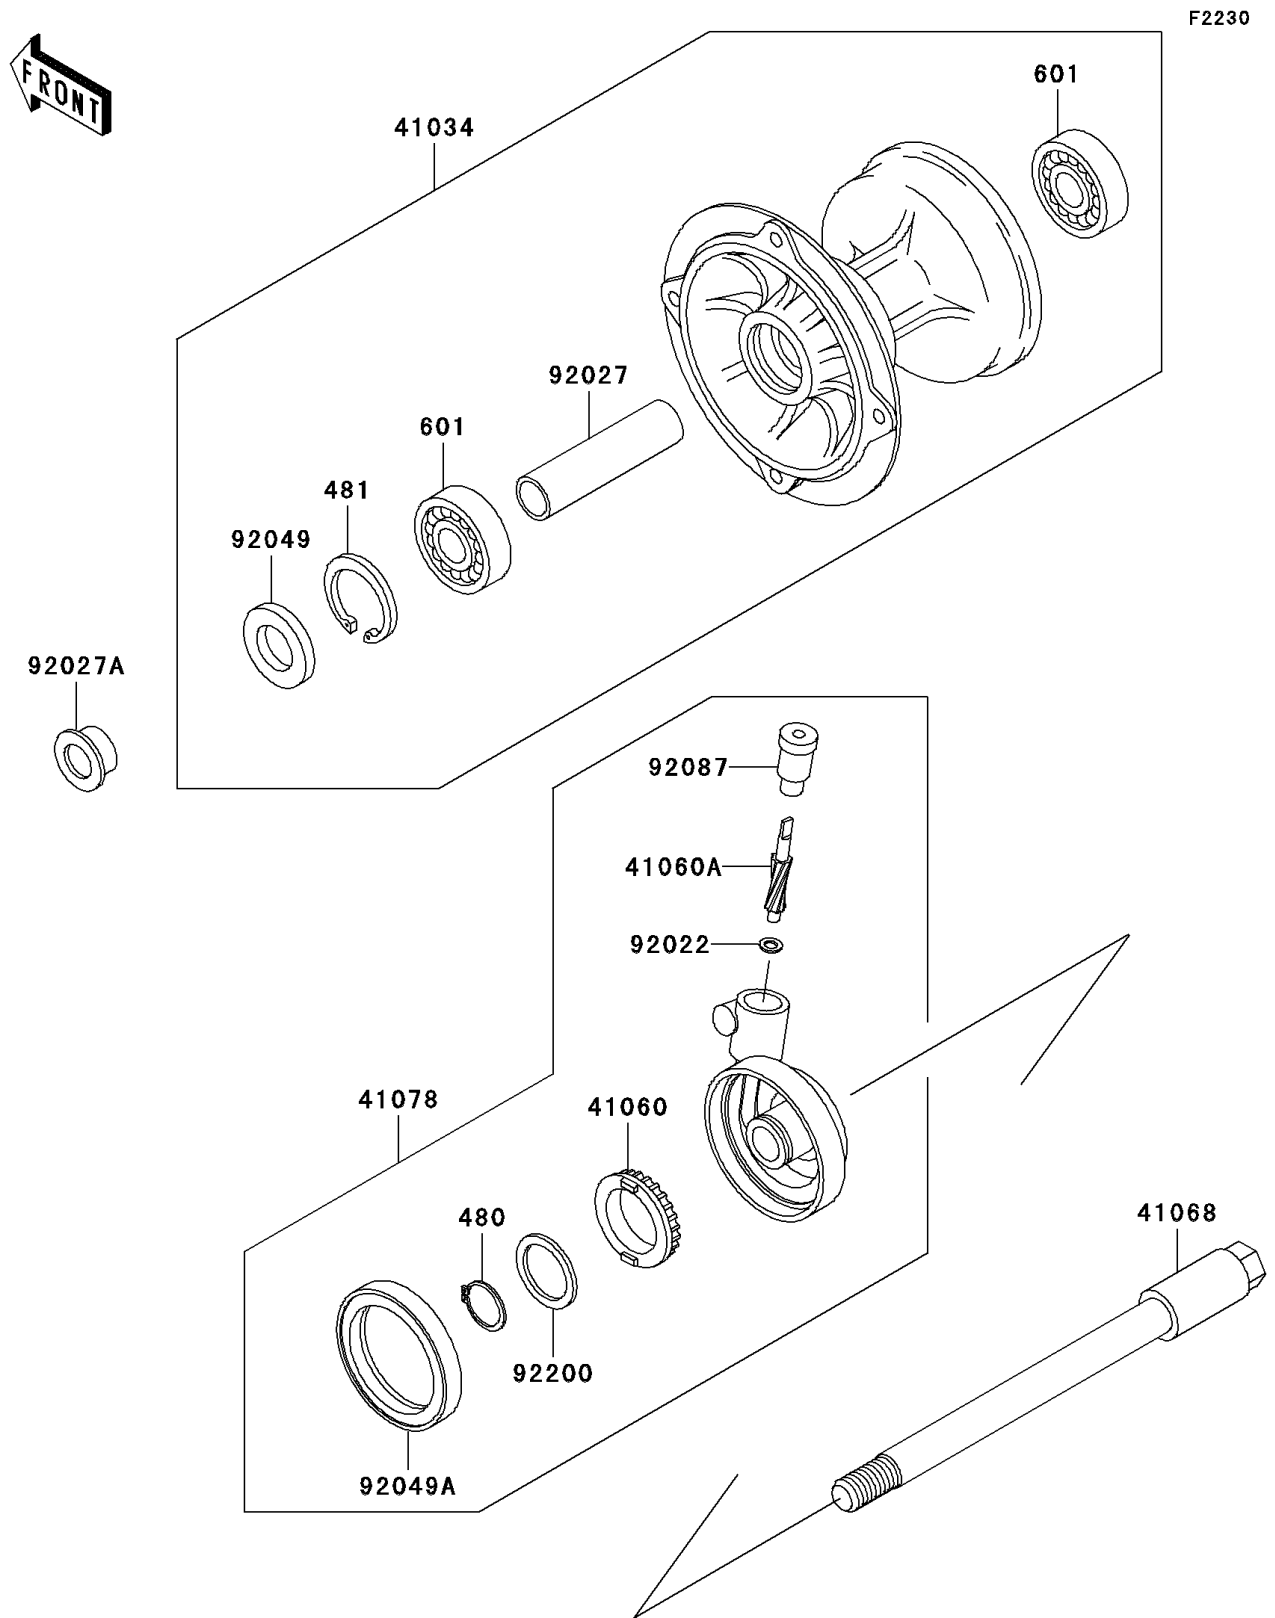

2000 KDX200

PARTS DIAGRAM

Front Hub

2000 KDX200

PARTS LIST

Front Hub

Kawasaki

Let the Good Times Roll®

ITEM NAME

PART NUMBER

QUANTITY
