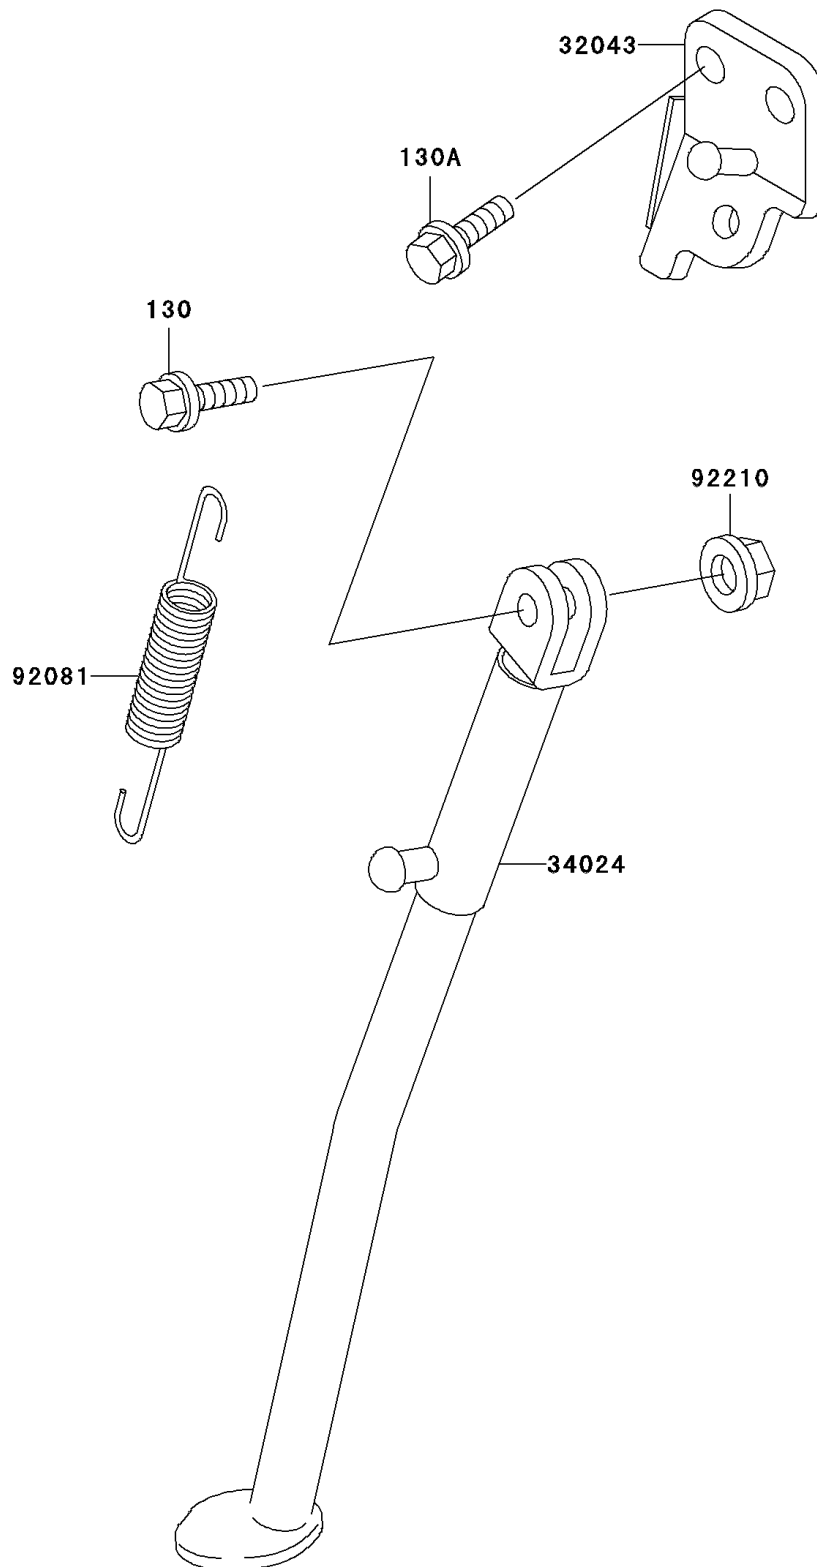

2002 KDX200

PARTS DIAGRAM

Stand(s)

F2190

2002 KDX200

PARTS LIST

Stand(s)

ITEM NAME	PART NUMBER	QUANTITY
BOLT-FLANGED,10X35 (Ref # 130)	130G1035	1
BOLT-FLANGED (Ref # 130A)	130G1240	2
BRACKET-STAND,SIDE (Ref # 32043)	32043-1363	1
STAND-SIDE (Ref # 34024)	34024-1279	1
SPRING,SIDE STAND (Ref # 92081)	92081-1419	1
NUT,LOCK,FLANGED,10MM (Ref # 92210)	92210-1080	1