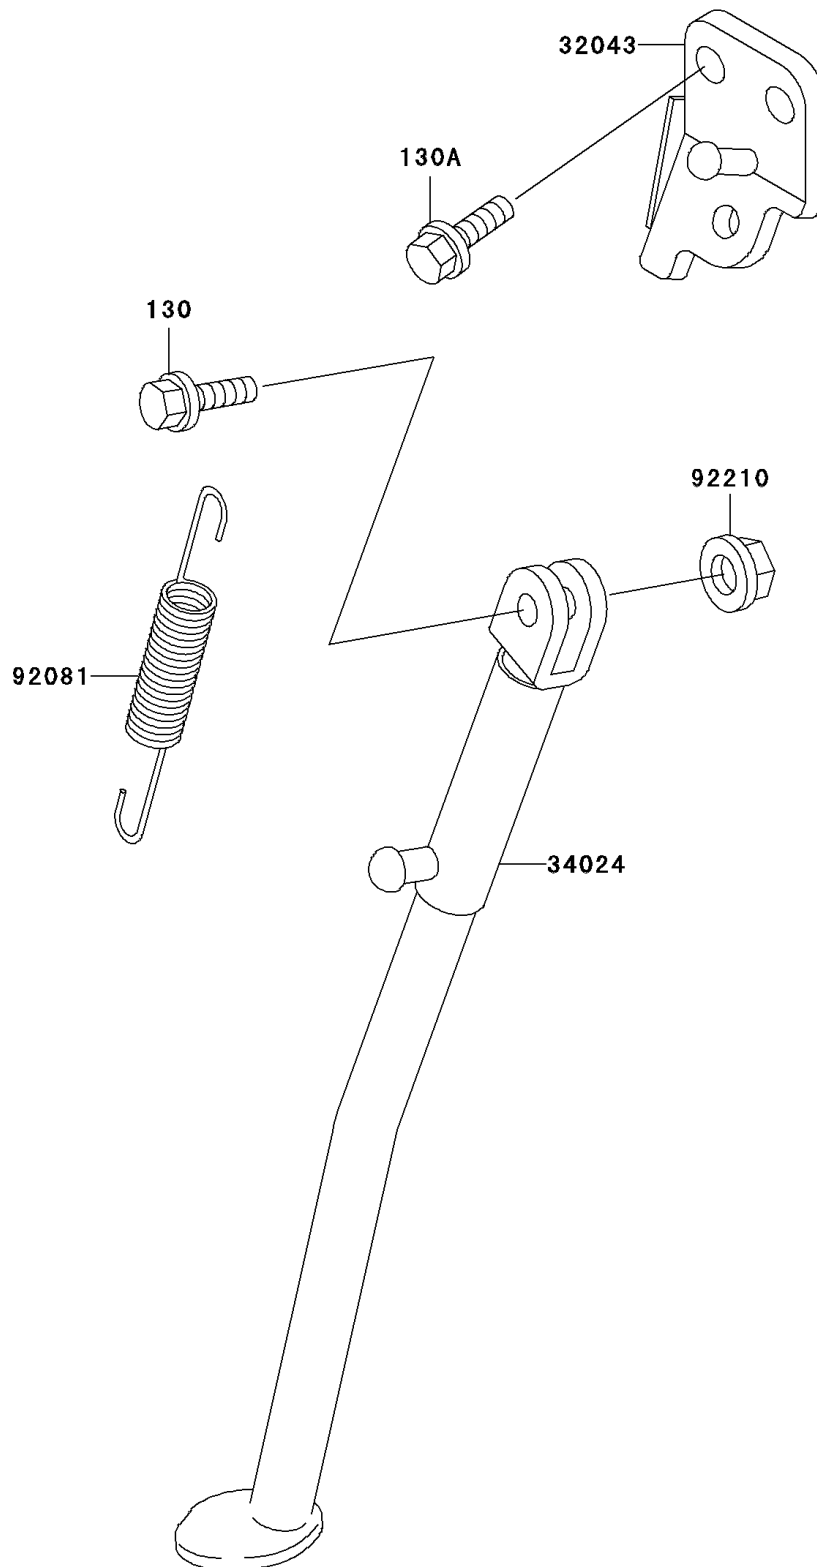

2000 KDX200

PARTS DIAGRAM

Stand(s)

F2190

2000 KDX200

PARTS LIST

Stand(s)

Kawasaki

Let the Good Times Roll®

ITEM NAME

PART NUMBER

QUANTITY
