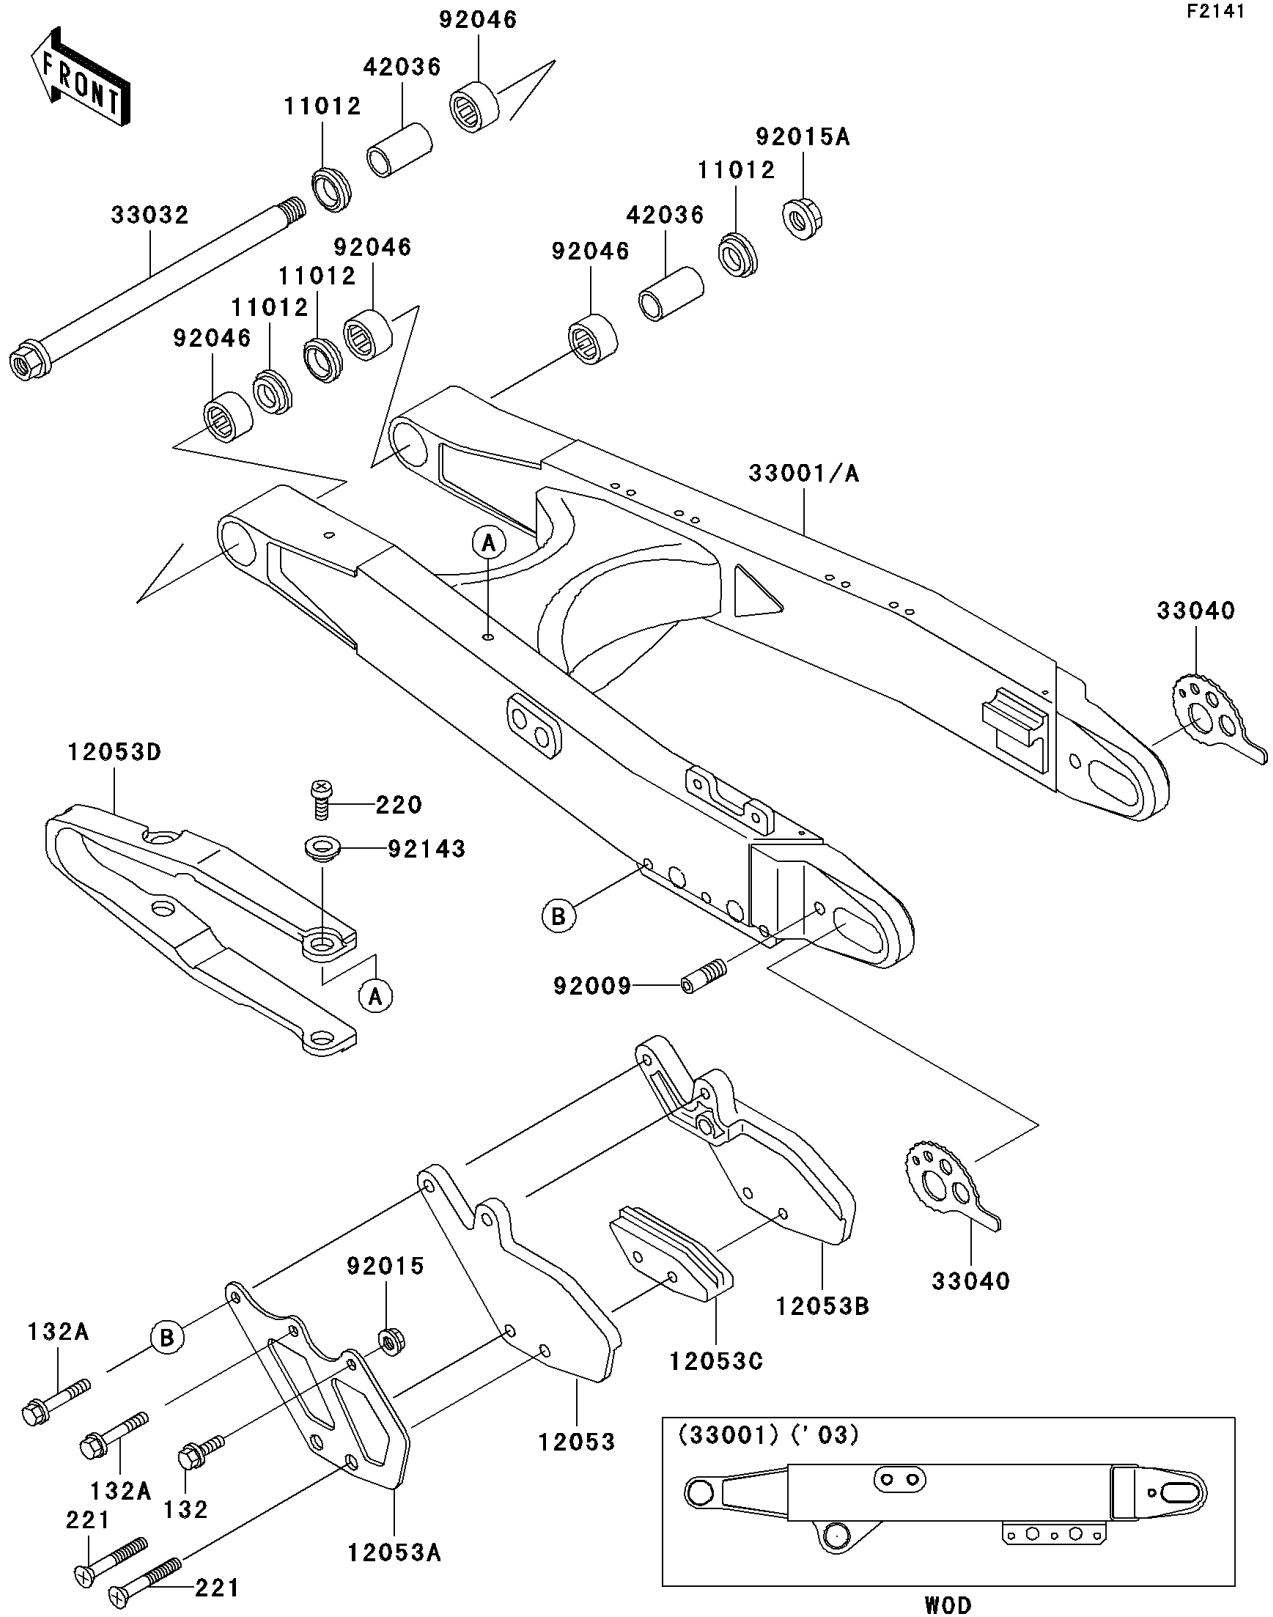

2003 KDX200

PARTS DIAGRAM

Swingarm

F2141

2003 KDX200

PARTS LIST

Swingarm

Kawasaki

Let the Good Times Roll®

ITEM NAME

PART NUMBER

QUANTITY
