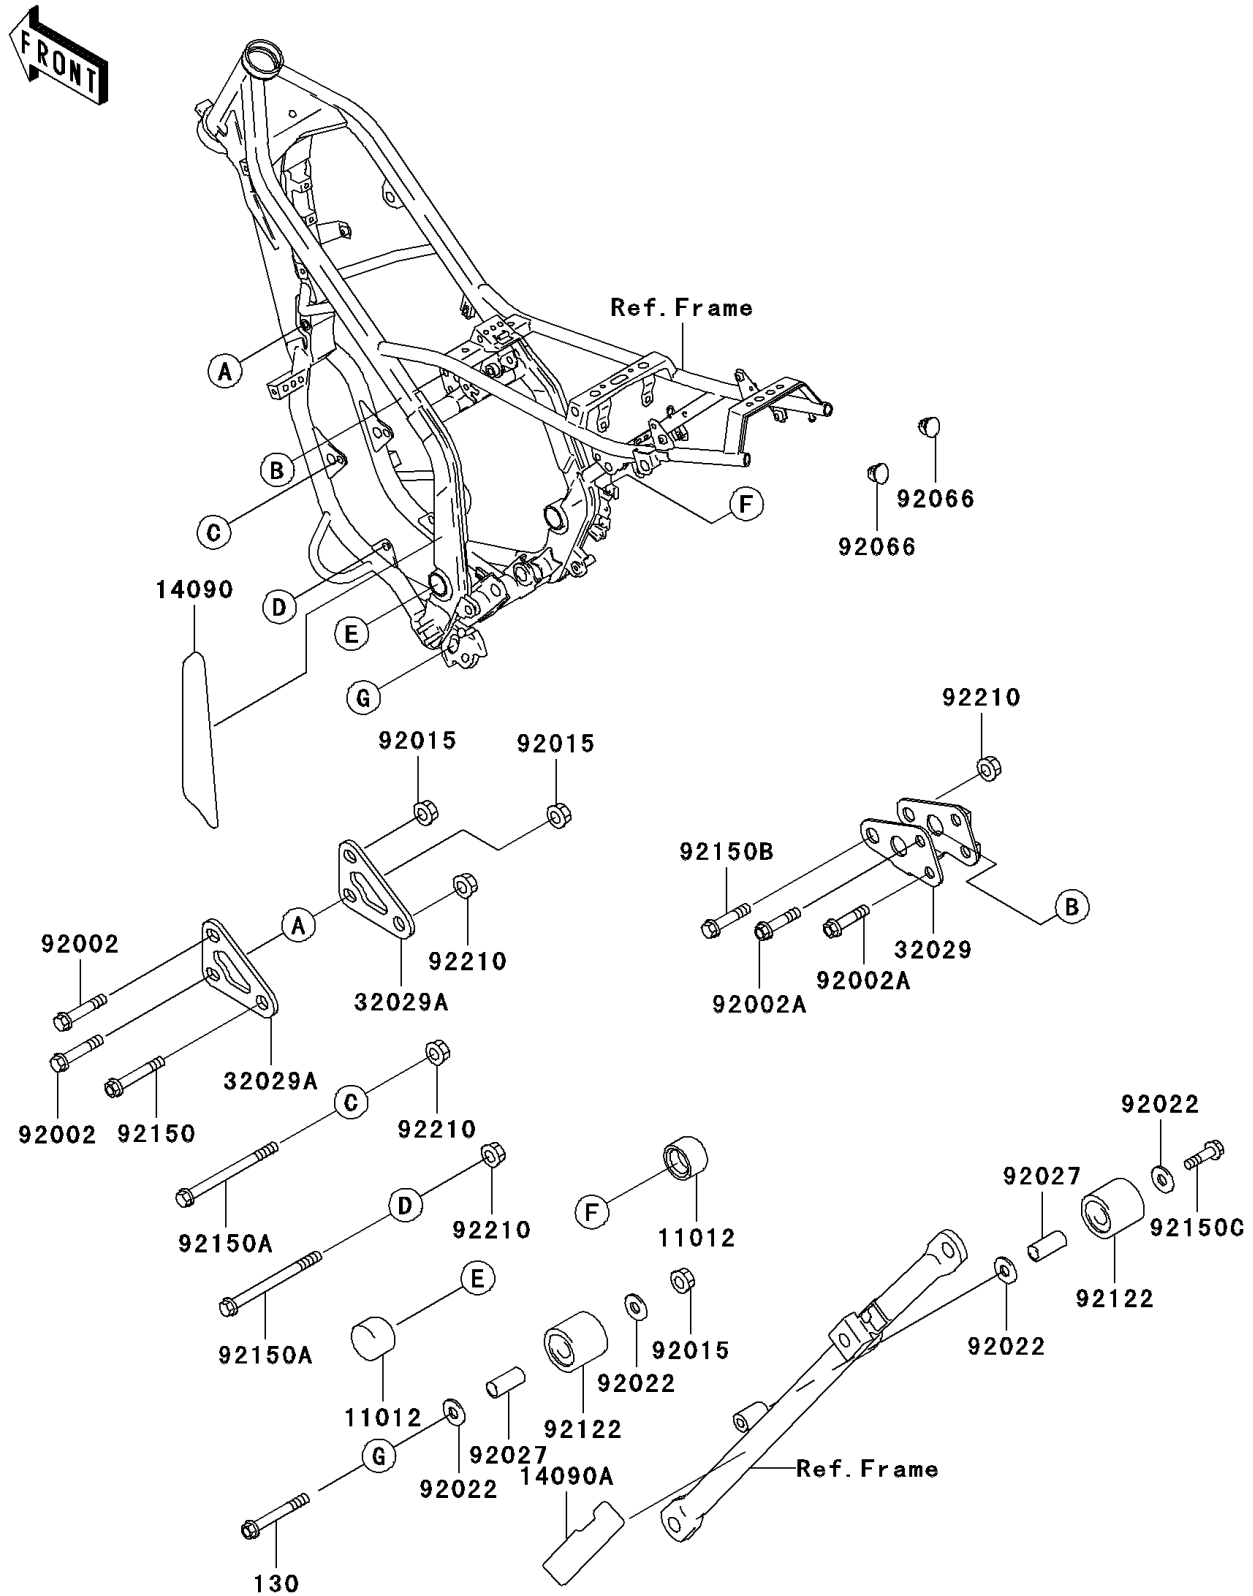

2003 KDX200

PARTS DIAGRAM

Engine Mount

F2122

2003 KDX200

PARTS LIST

Engine Mount

Kawasaki

Let the Good Times Roll®

ITEM NAME

PART NUMBER

QUANTITY
