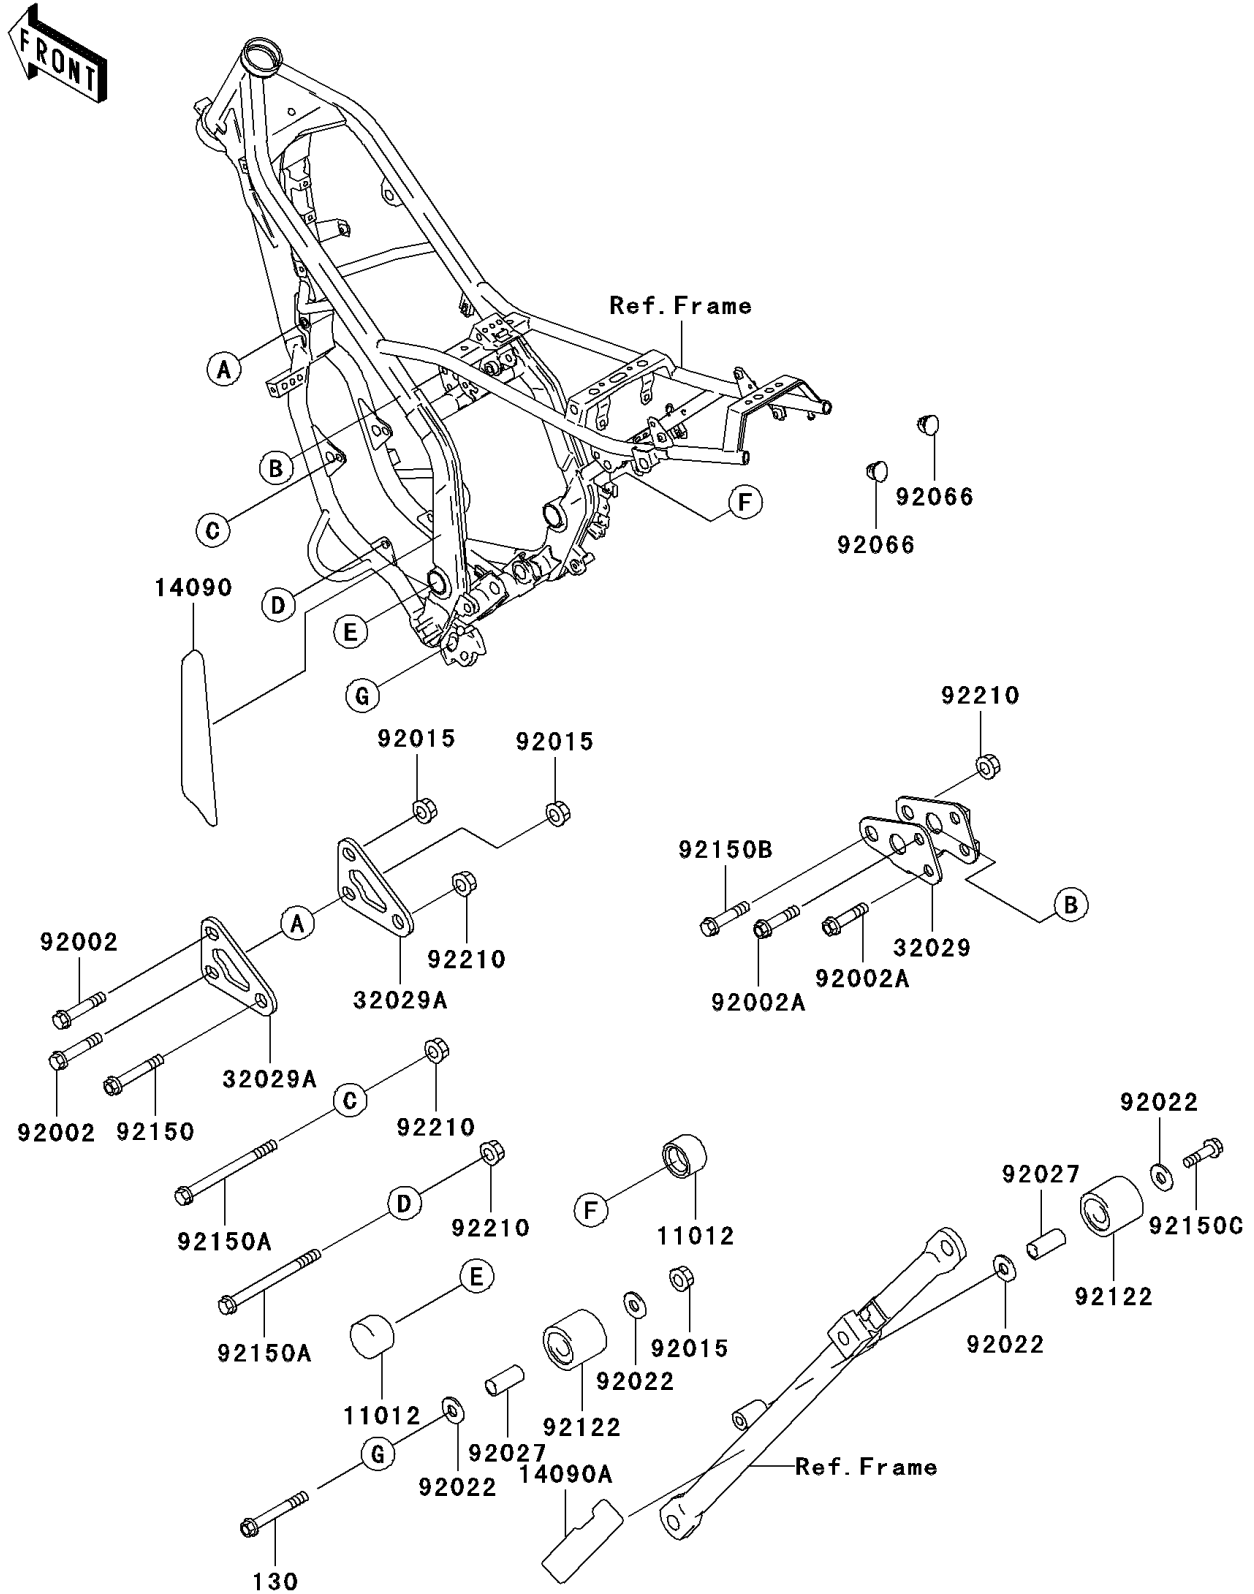

2001 KDX200

PARTS DIAGRAM

Engine Mount

F2122

2001 KDX200

PARTS LIST

Engine Mount

Kawasaki

Let the Good Times Roll®

ITEM NAME

PART NUMBER

QUANTITY
