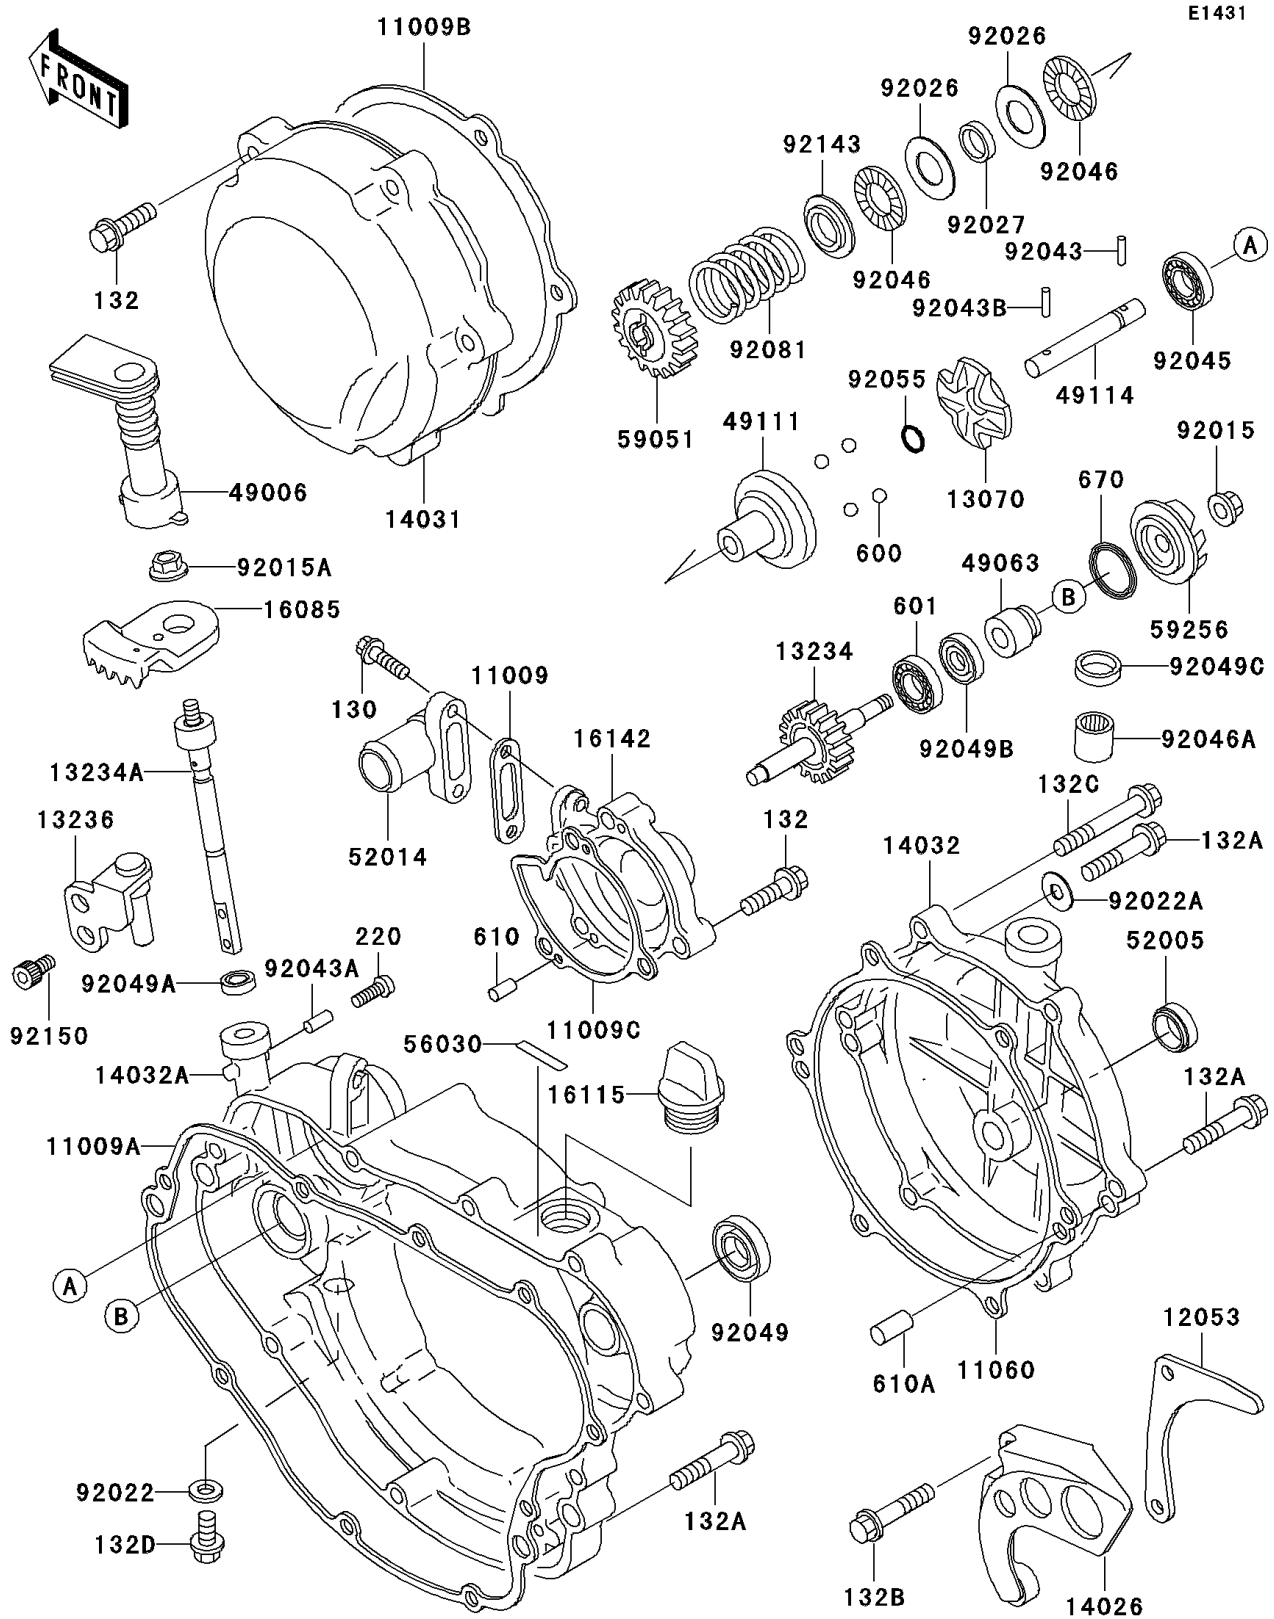

# 2003 KDX200

## PARTS DIAGRAM

### Engine Cover(s)

## PARTS LIST

Engine Cover(s)

**ITEM NAME**

**PART NUMBER**

**QUANTITY**

---