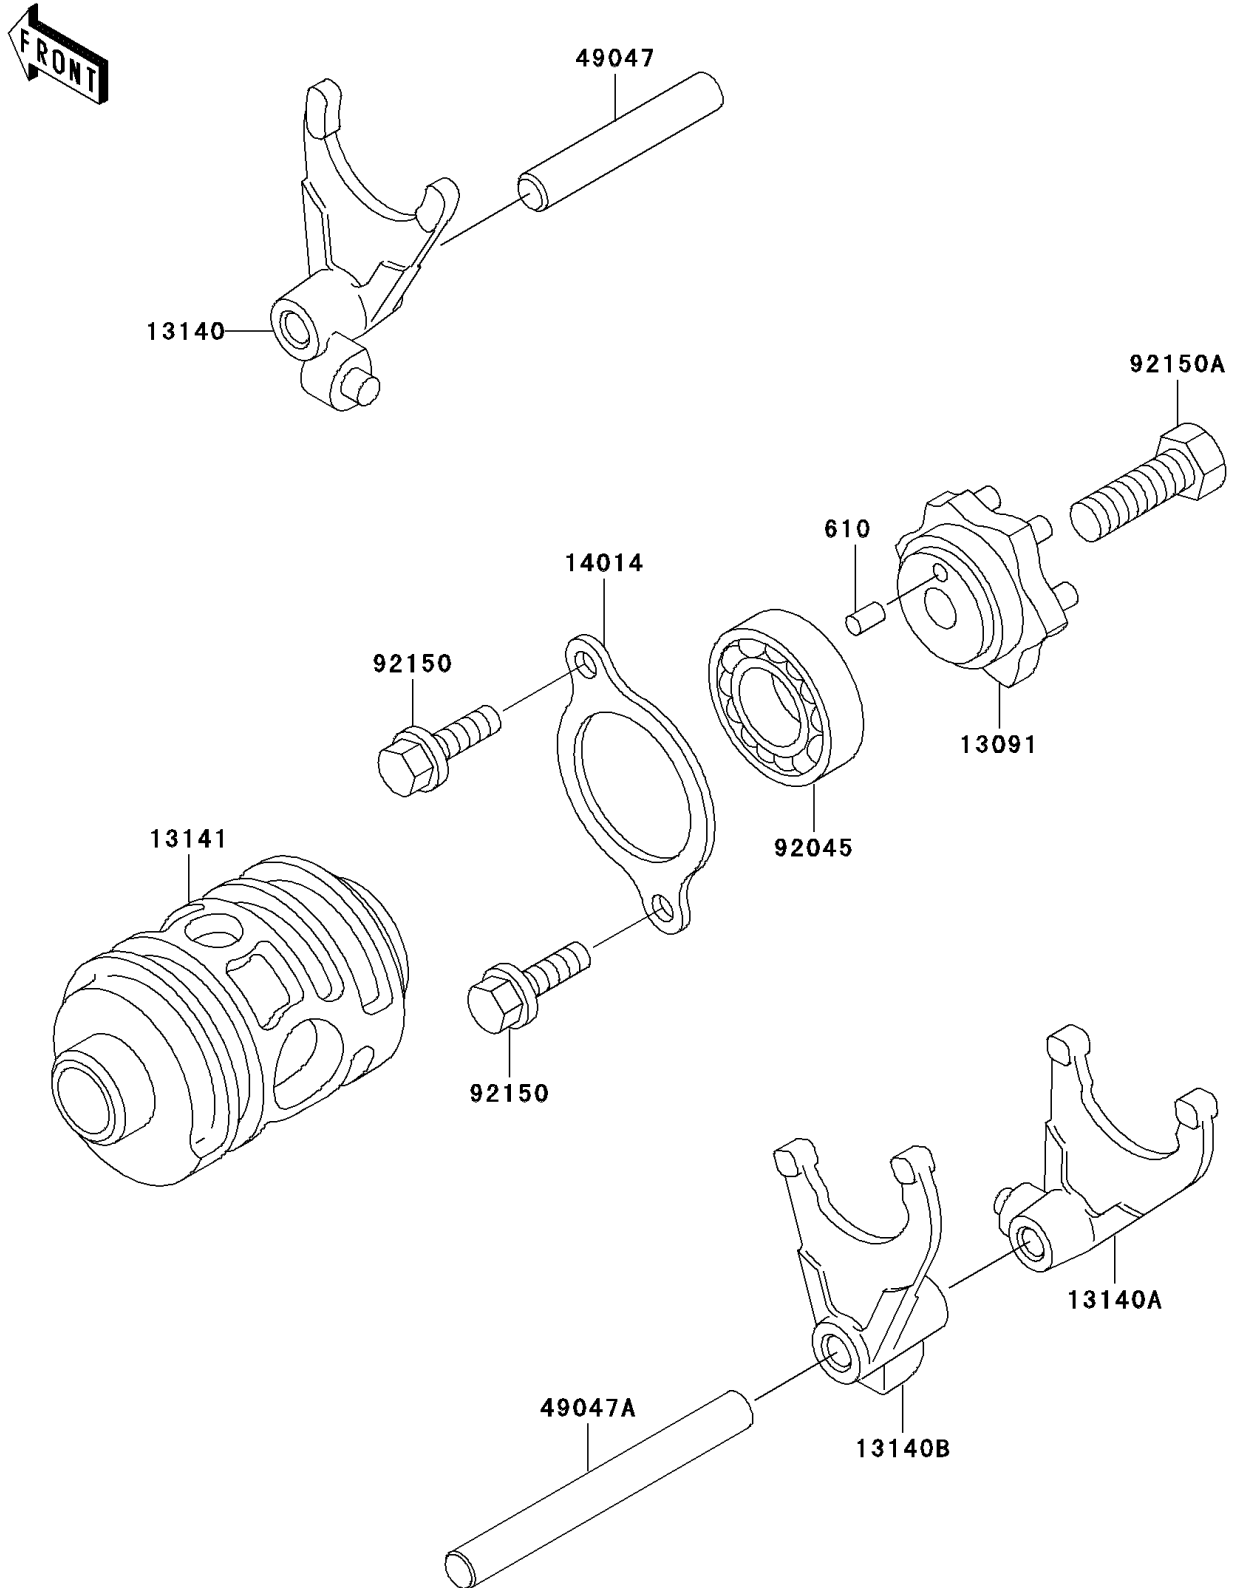

2000 KDX200

PARTS DIAGRAM

Gear Change Drum/Shift Fork(s)

E1362

2000 KDX200

PARTS LIST

Gear Change Drum/Shift Fork(s)

ITEM NAME

PART NUMBER

QUANTITY
