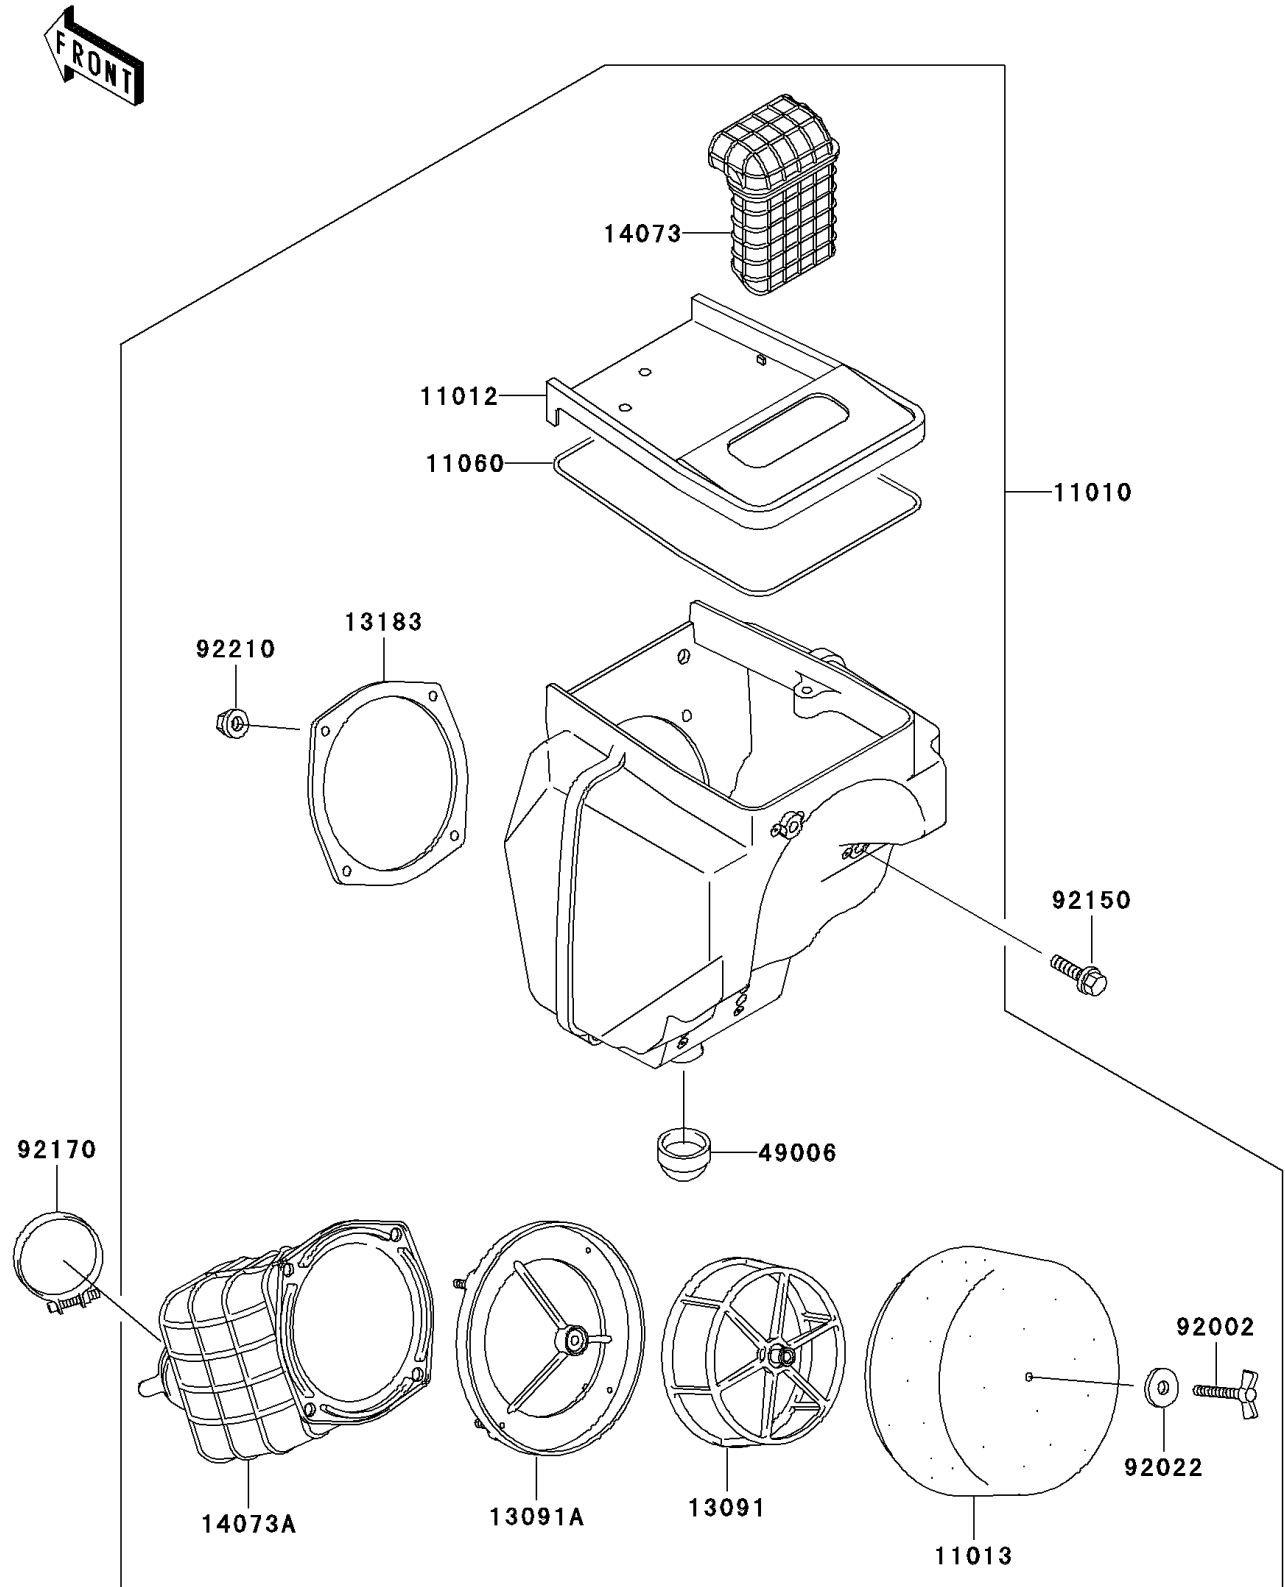

2002 KDX200

PARTS DIAGRAM

Air Cleaner

E1130

2002 KDX200

PARTS LIST

Air Cleaner

ITEM NAME	PART NUMBER	QUANTITY
FILTER-ASSY-AIR (Ref # 11010)	11010-1575	1
CAP,AIR FILTER (Ref # 11012)	11012-1913	1
ELEMENT-AIR FILTER (Ref # 11013)	11013-1260	1
GASKET,AIR FILTER (Ref # 11060)	11060-1664	1
HOLDER,ELEMENT (Ref # 13091)	13091-1454	1
HOLDER (Ref # 13091A)	13091-1951	1
PLATE,DUCT FITTING (Ref # 13183)	13183-1046	1
DUCT,AIR INLET (Ref # 14073)	14073-1577	1
DUCT,AIR FILTER (Ref # 14073A)	14073-1597	1
BOOT (Ref # 49006)	49006-1248	1
BOLT,WING (Ref # 92002)	92002-1719	1
WASHER,6.5X20X1.6 (Ref # 92022)	92022-125	1
BOLT,6X20 (Ref # 92150)	92150-1892	3
CLAMP,65MM (Ref # 92170)	92170-1563	1
NUT (Ref # 92210)	92210-1164	4