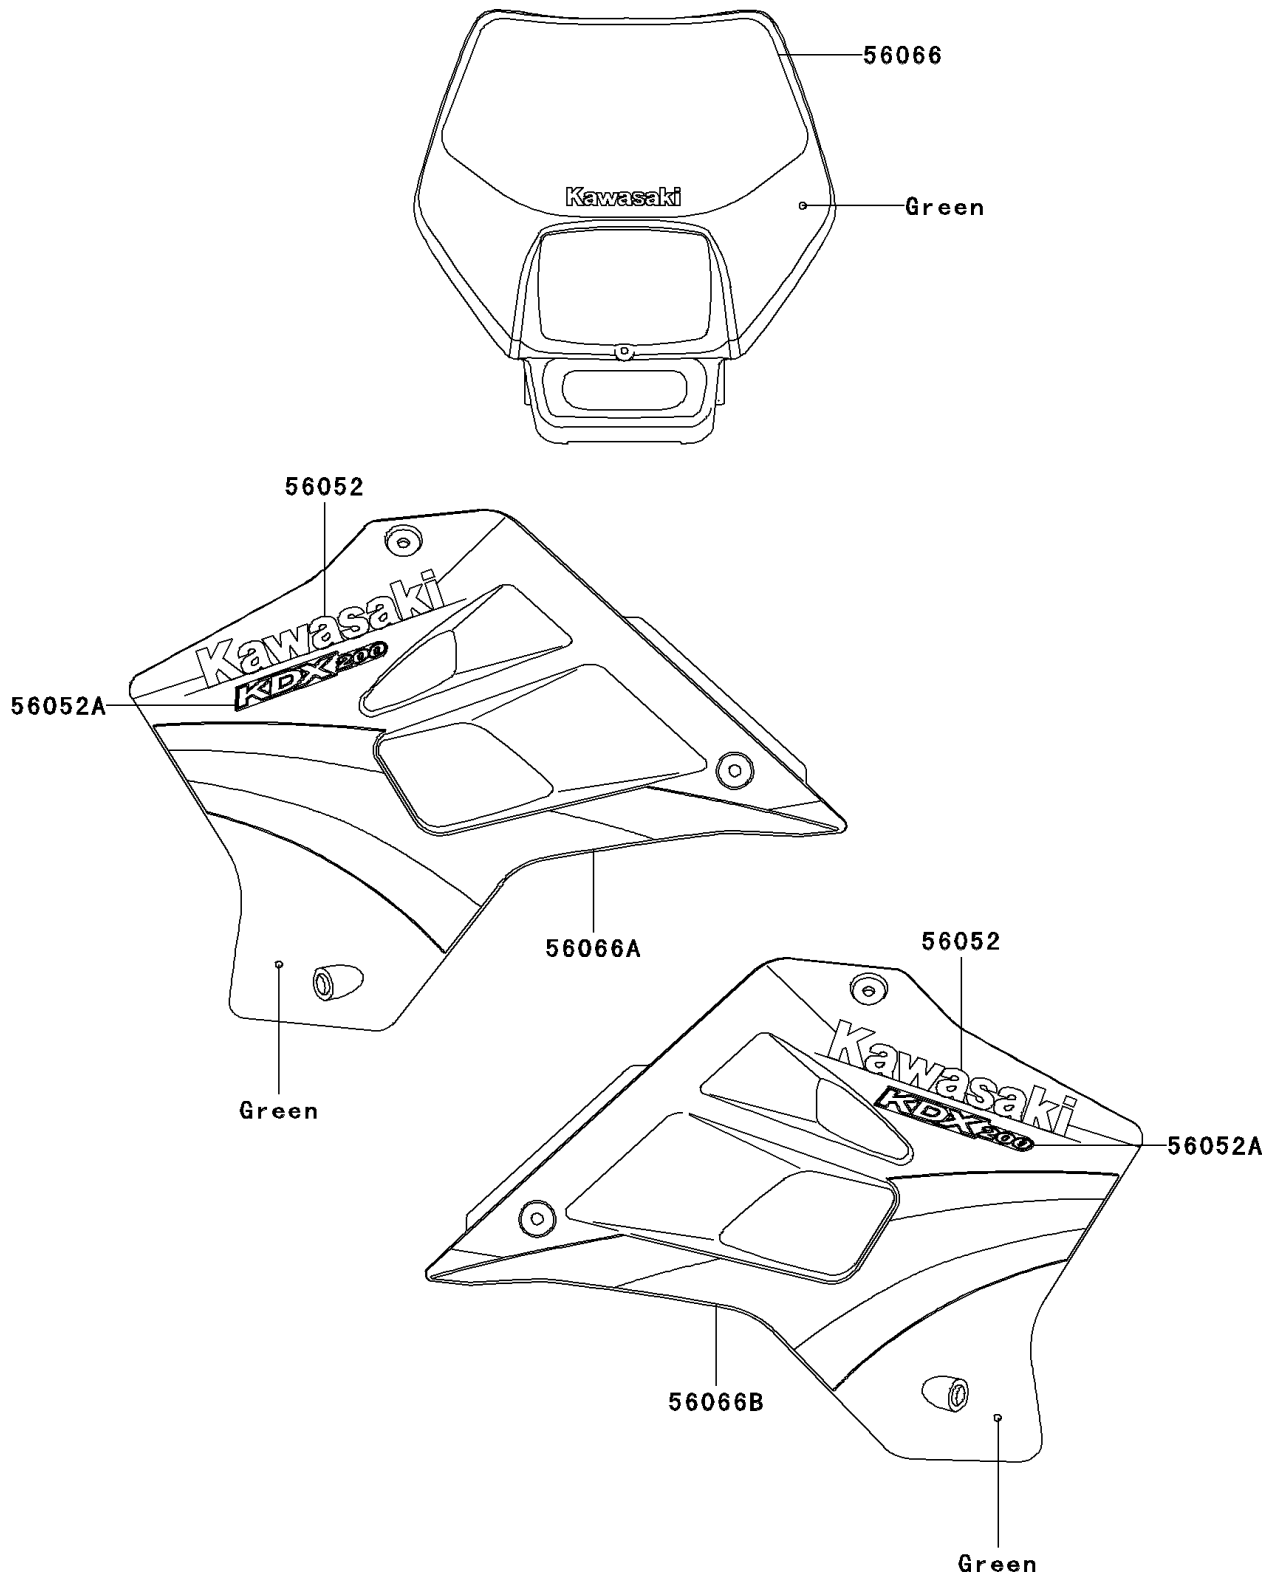

2005 KDX200

PARTS DIAGRAM

Decals(H11)

F2861A

2005 KDX200

PARTS LIST

Decals(H11)

Kawasaki

Let the Good Times Roll®

ITEM NAME

PART NUMBER

QUANTITY
