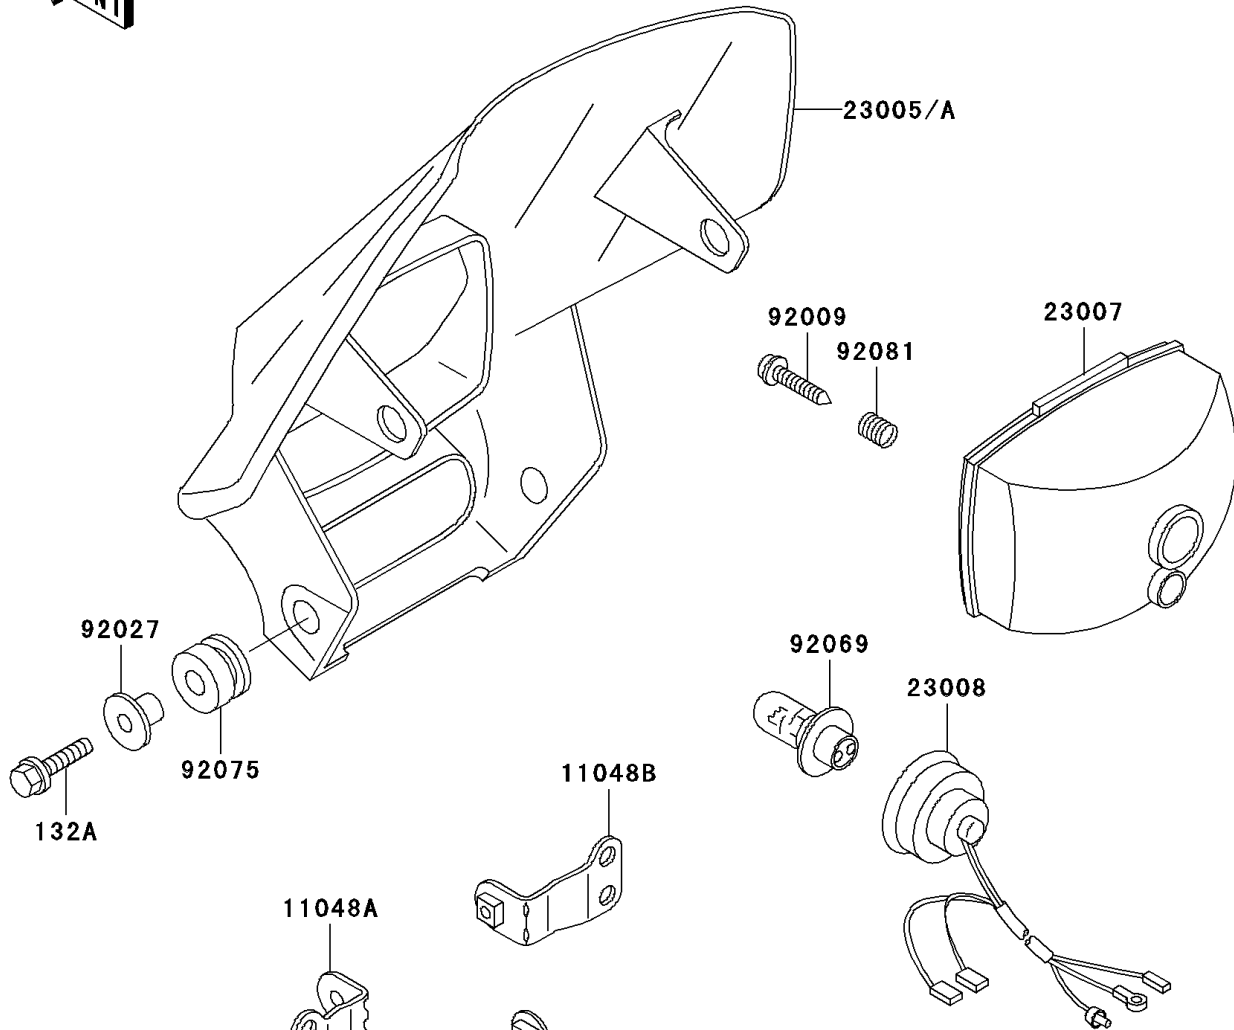

2005 KDX200

PARTS DIAGRAM

Headlight(s)

F2710

WD

2005 KDX200

PARTS LIST

Headlight(s)

Kawasaki

Let the Good Times Roll®

ITEM NAME

PART NUMBER

QUANTITY
