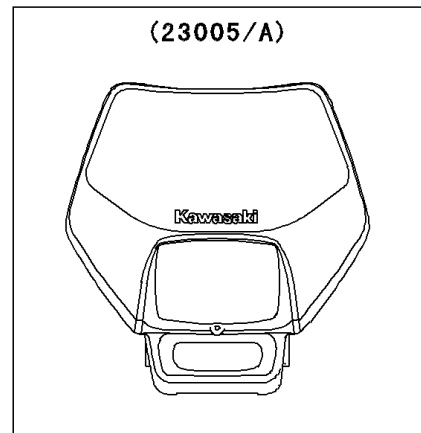

2005 KDX200

PARTS DIAGRAM

Headlight(s)

F2710

WD

2005 KDX200

PARTS LIST

Headlight(s)

Kawasaki

Let the Good Times Roll®

ITEM NAME

PART NUMBER

QUANTITY
