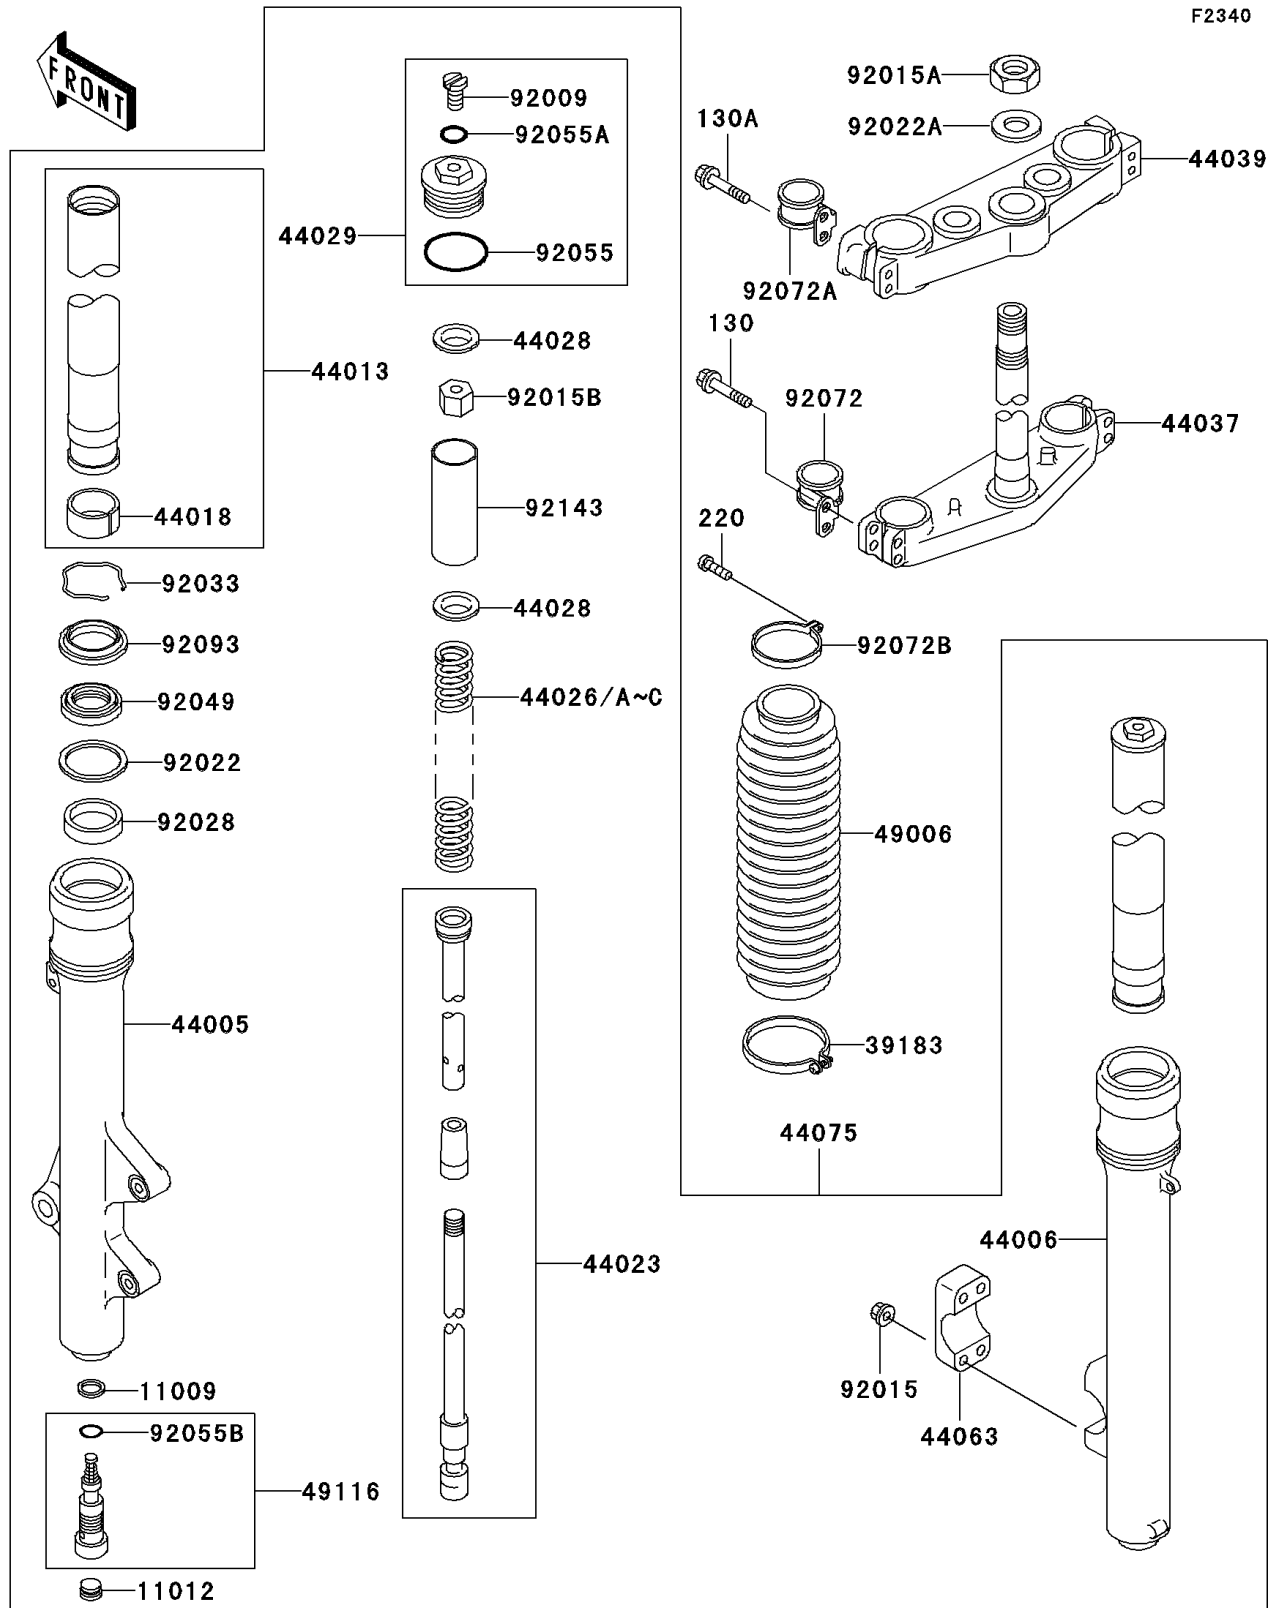

2005 KDX200

PARTS DIAGRAM

Front Fork

2005 KDX200

PARTS LIST

Front Fork

ITEM NAME

PART NUMBER

QUANTITY
