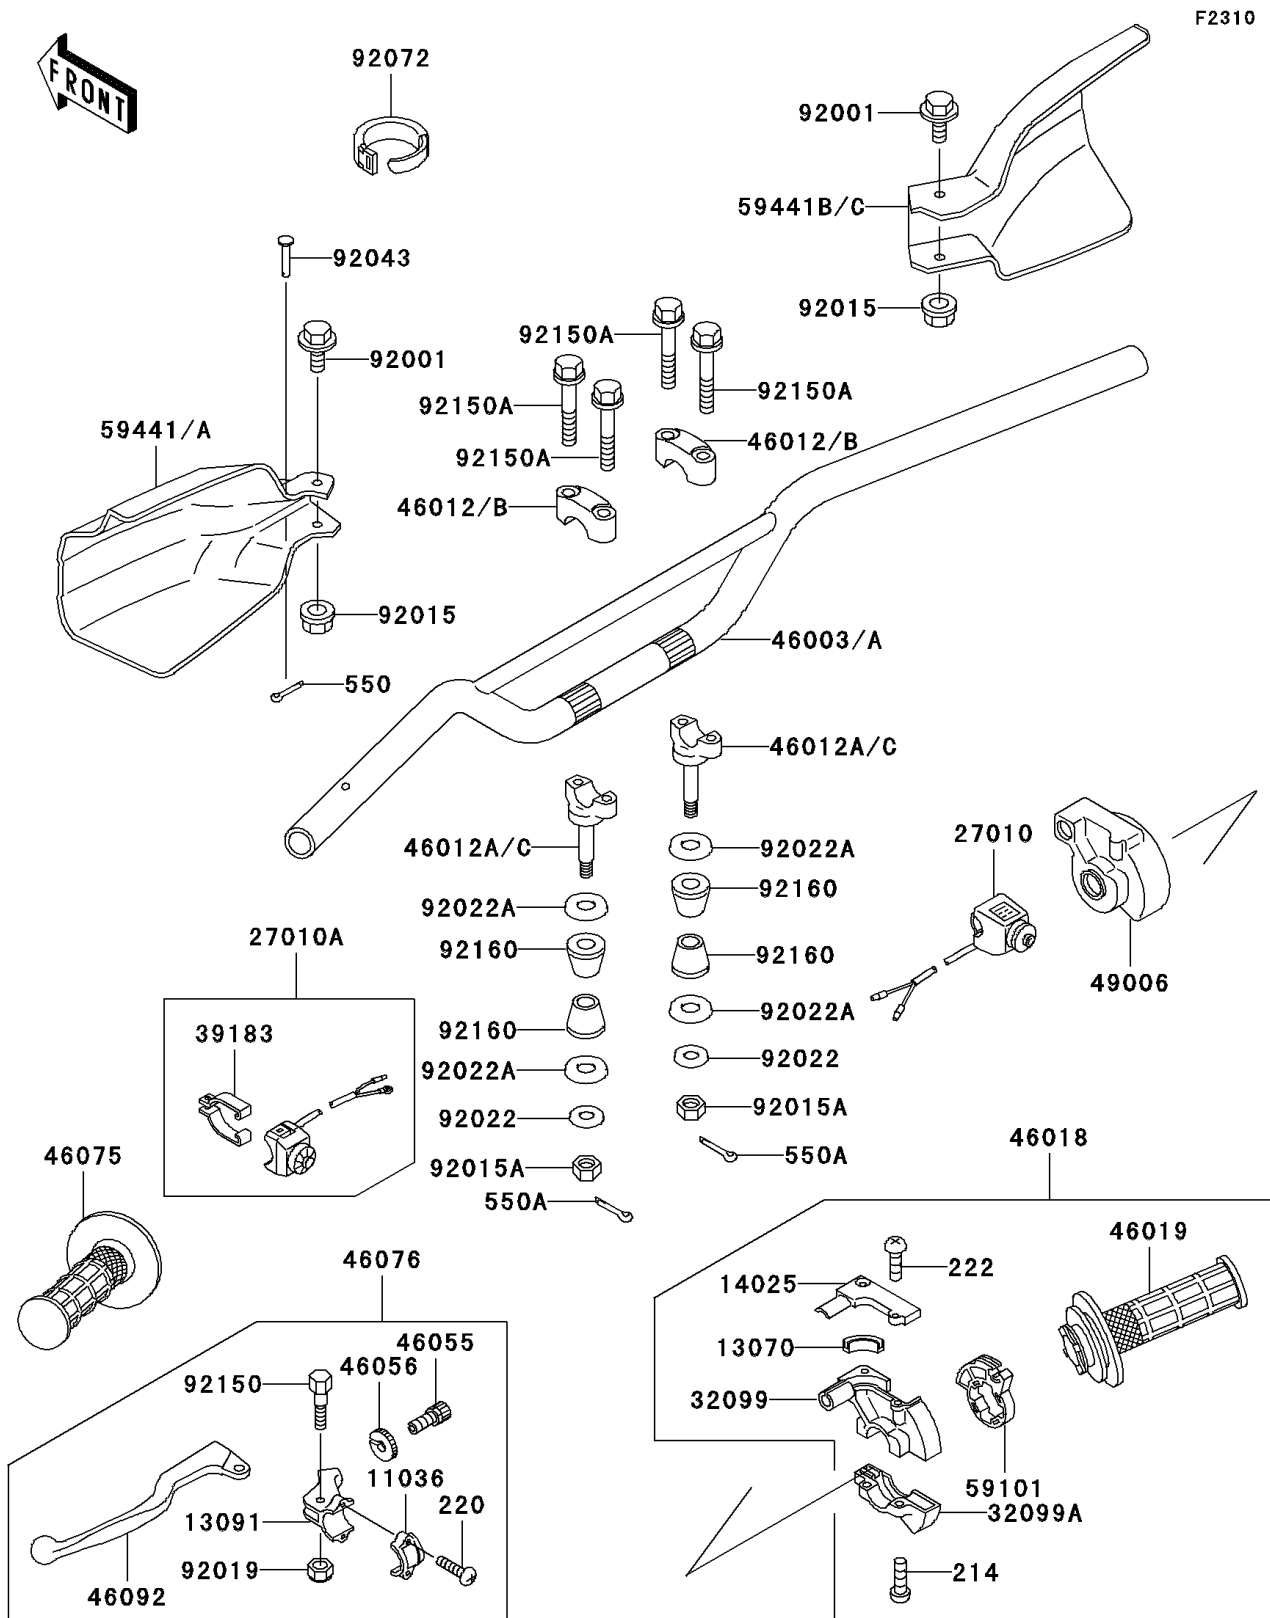

2005 KDX200

PARTS DIAGRAM

Handlebar

2005 KDX200

PARTS LIST

Handlebar

Kawasaki

Let the Good Times Roll®

ITEM NAME

PART NUMBER

QUANTITY
