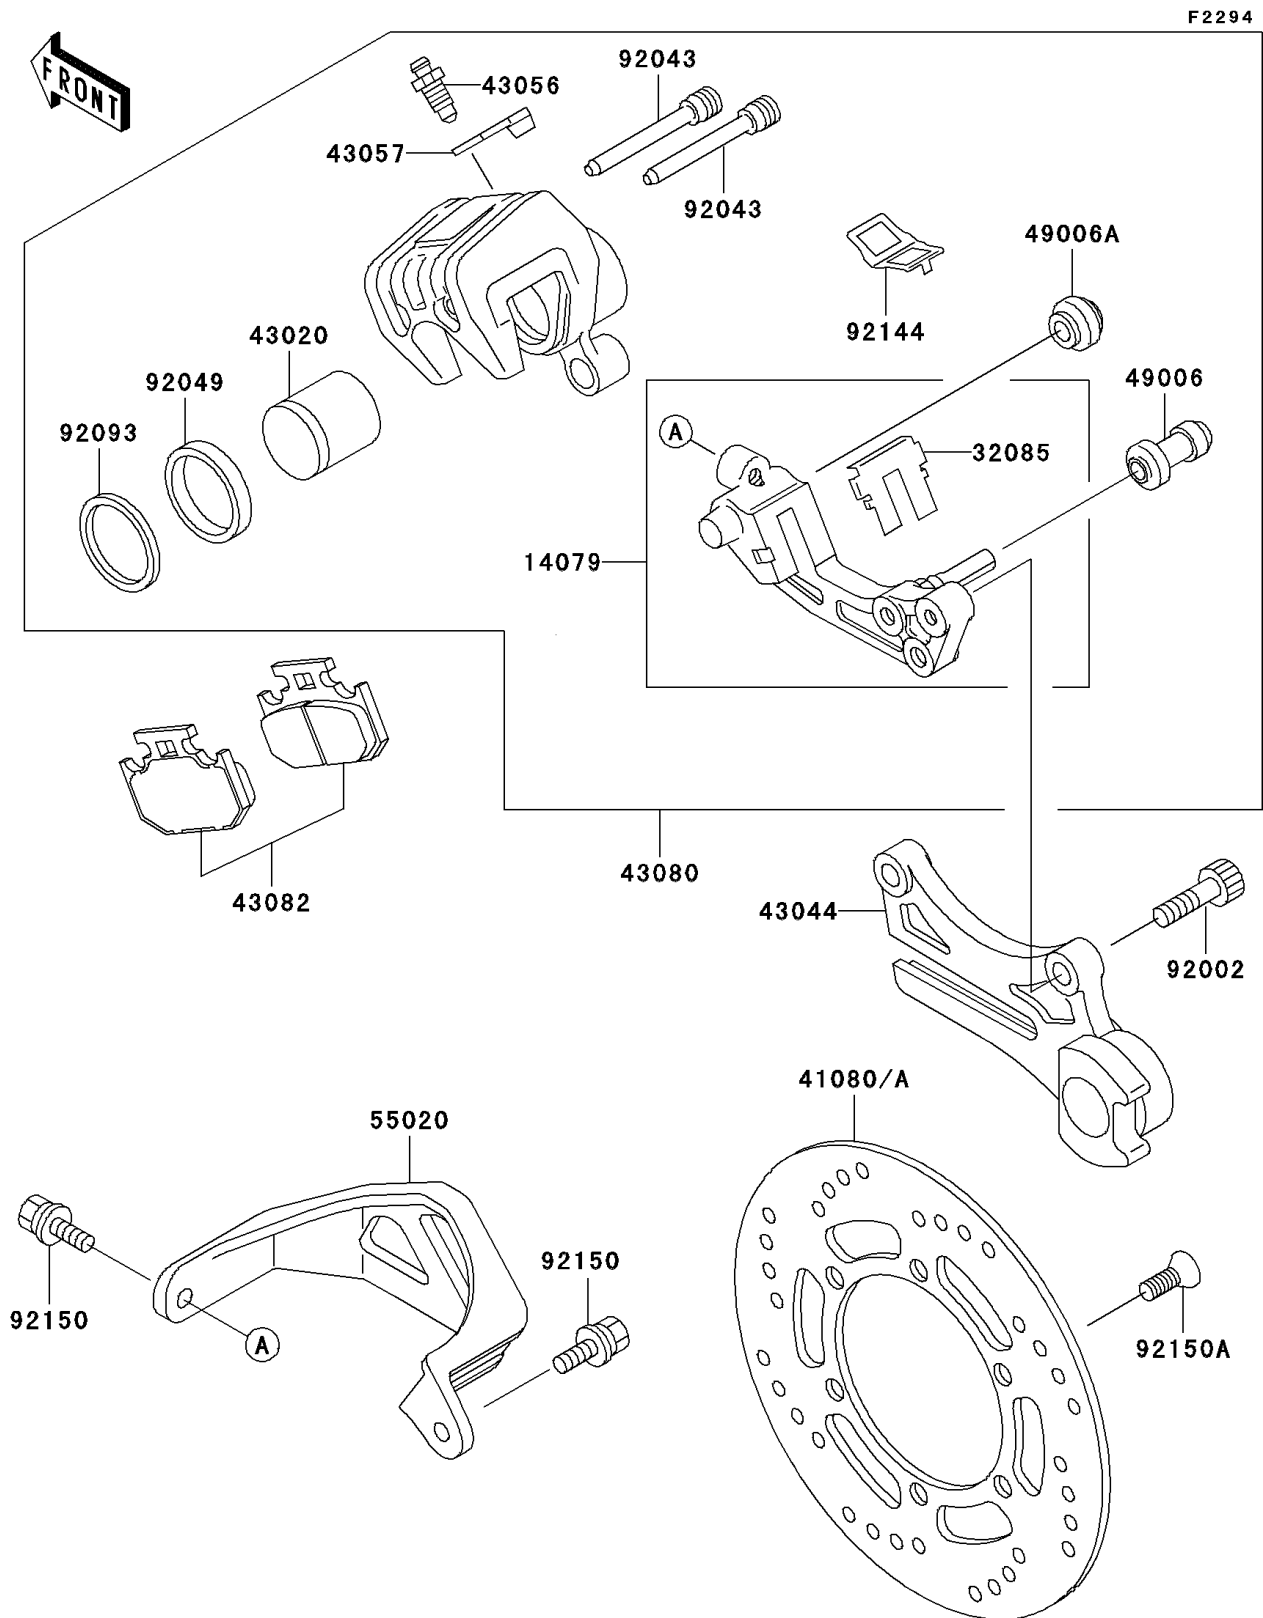

2005 KDX200

PARTS DIAGRAM

Rear Brake

2005 KDX200

PARTS LIST

Rear Brake

ITEM NAME

PART NUMBER

QUANTITY
