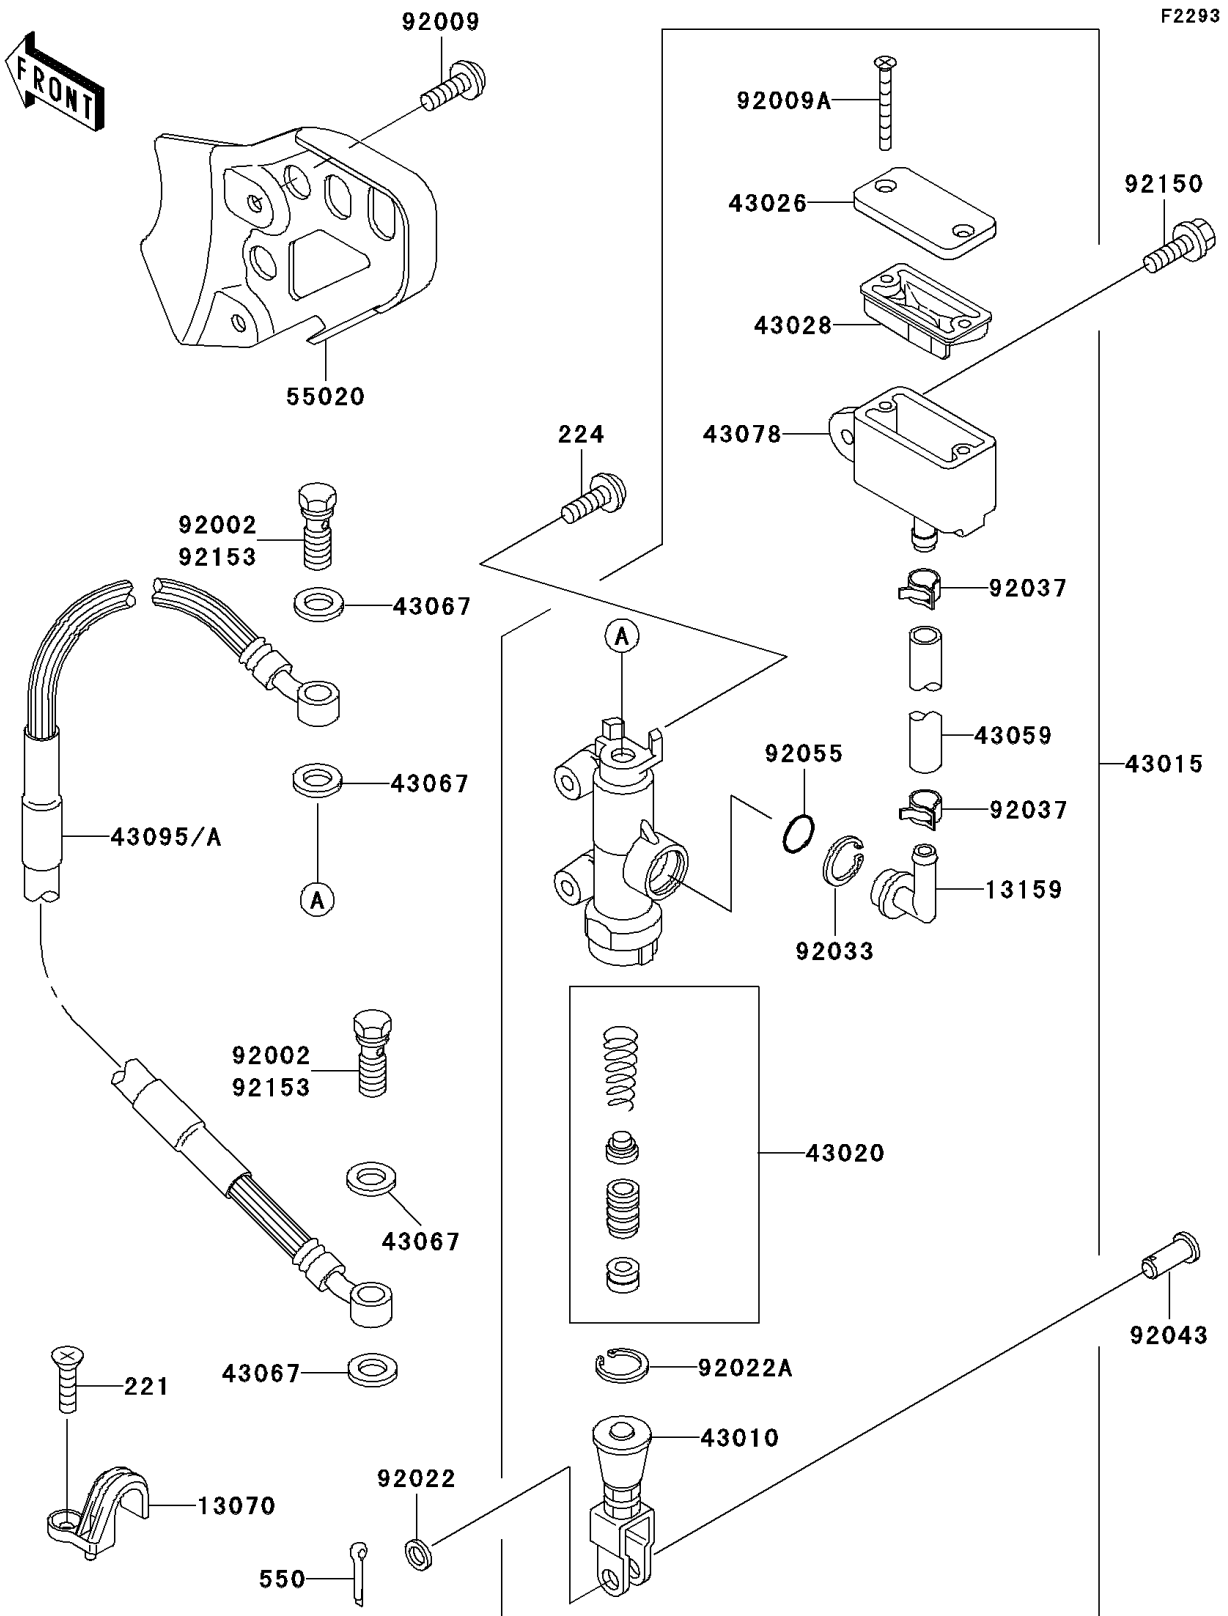

2005 KDX200

PARTS DIAGRAM

Rear Master Cylinder

2005 KDX200

PARTS LIST

Rear Master Cylinder

Kawasaki

Let the Good Times Roll®

ITEM NAME

PART NUMBER

QUANTITY
