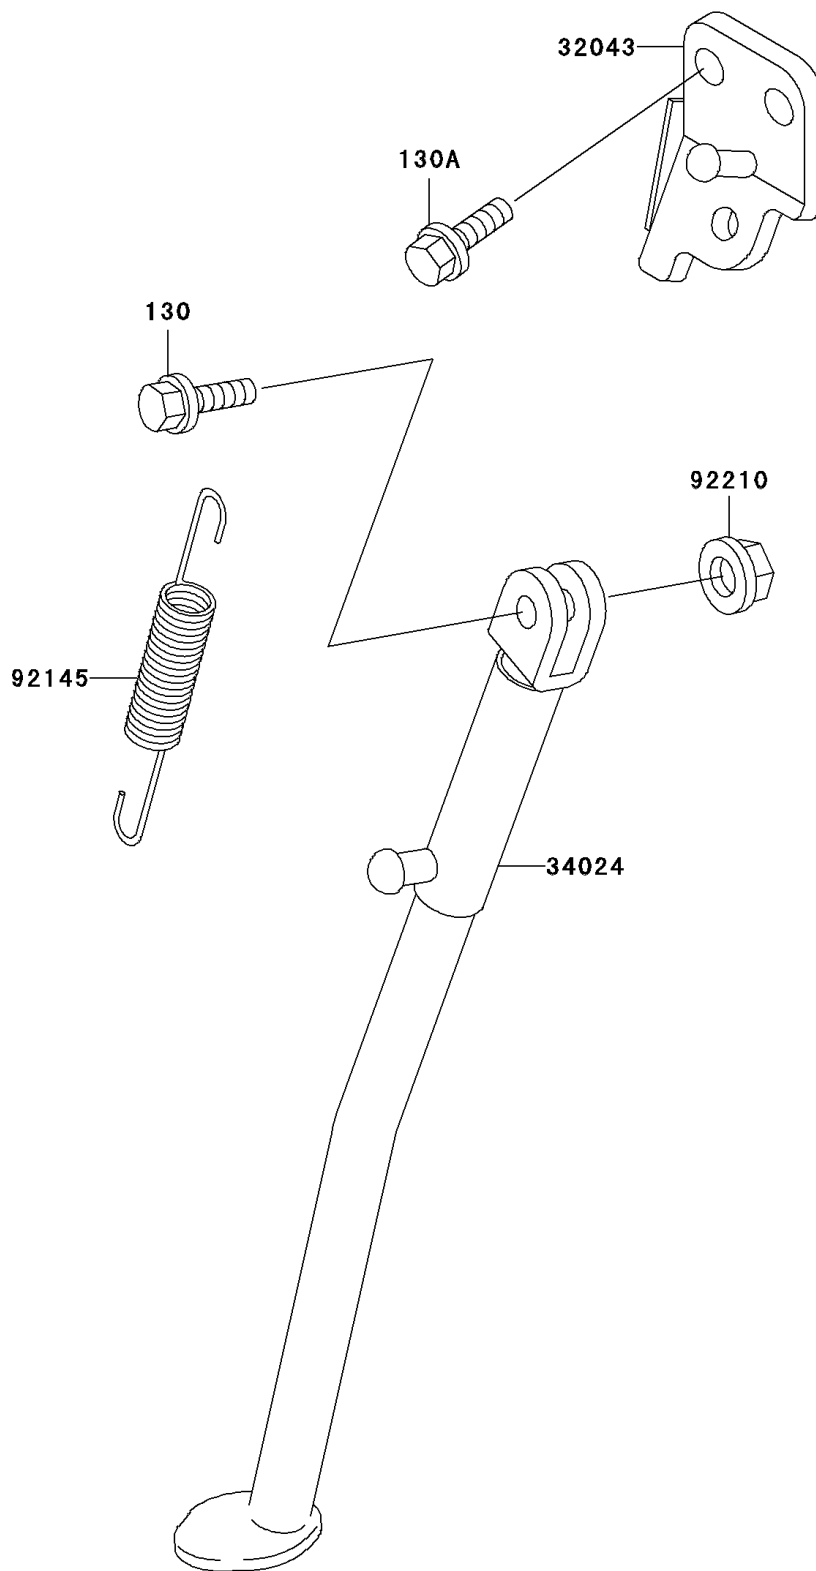

2005 KDX200

PARTS DIAGRAM

Stand(s)

Kawasaki

Let the Good Times Roll®

F2190

2005 KDX200

PARTS LIST

Stand(s)

ITEM NAME

PART NUMBER

QUANTITY
