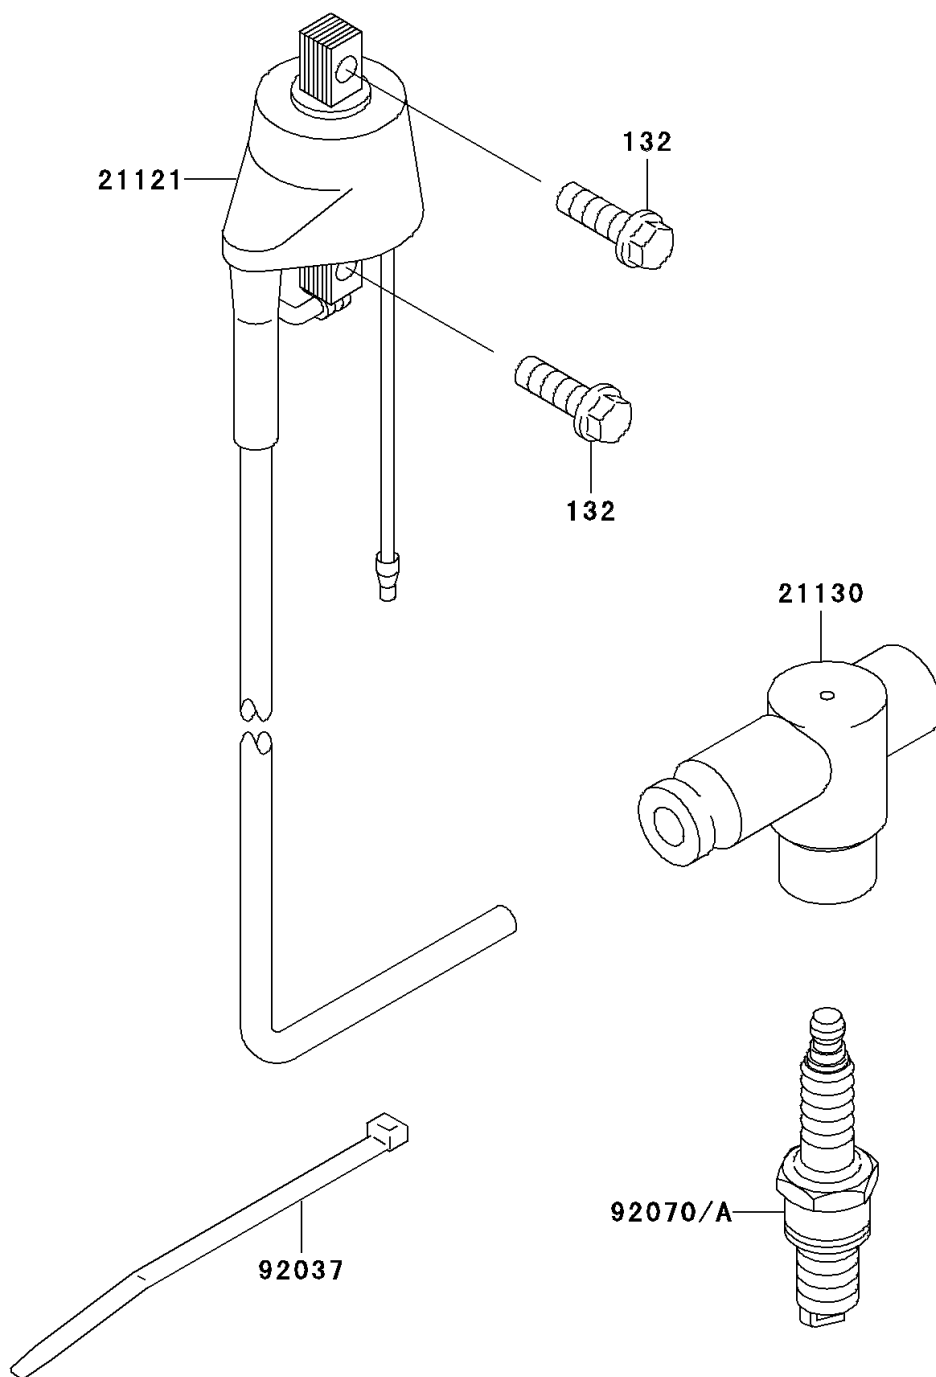

2005 KDX200

PARTS DIAGRAM

Ignition System

Kawasaki

Let the Good Times Roll®

E1830

2005 KDX200

PARTS LIST

Ignition System

Kawasaki

Let the Good Times Roll®

ITEM NAME

PART NUMBER

QUANTITY
