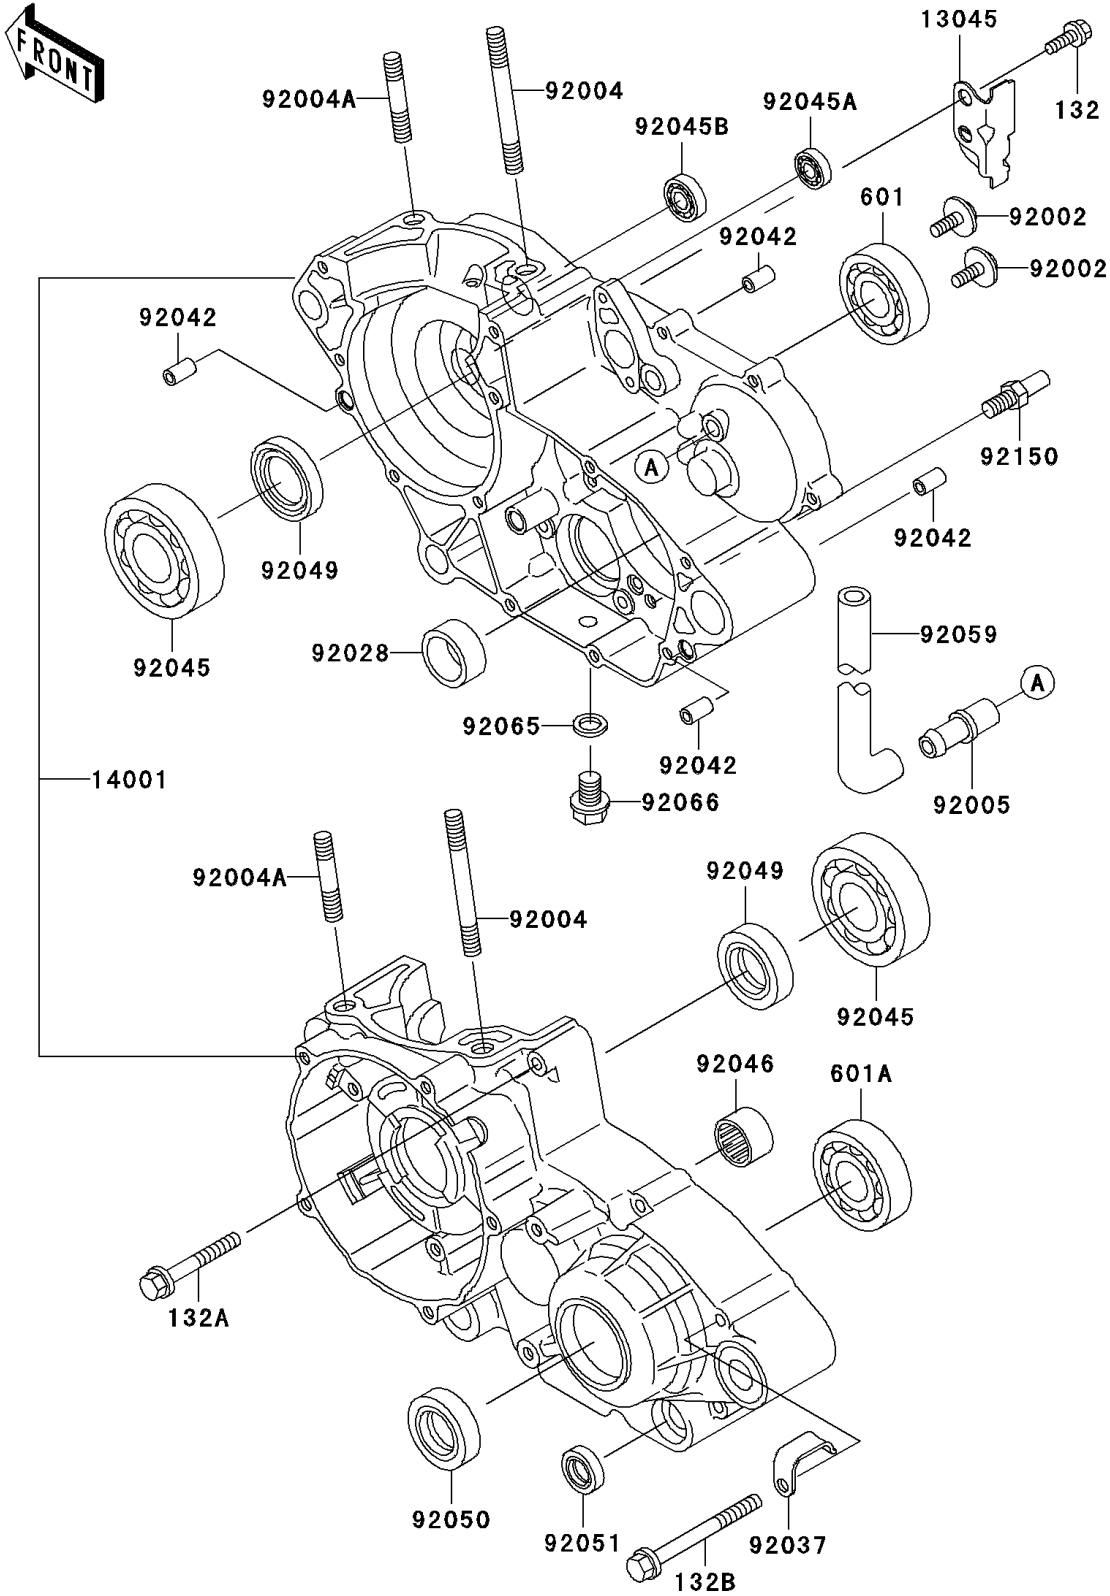

2005 KDX200

PARTS DIAGRAM

Crankcase

E1411

2005 KDX200

PARTS LIST

Crankcase

Kawasaki

Let the Good Times Roll®

ITEM NAME

PART NUMBER

QUANTITY
