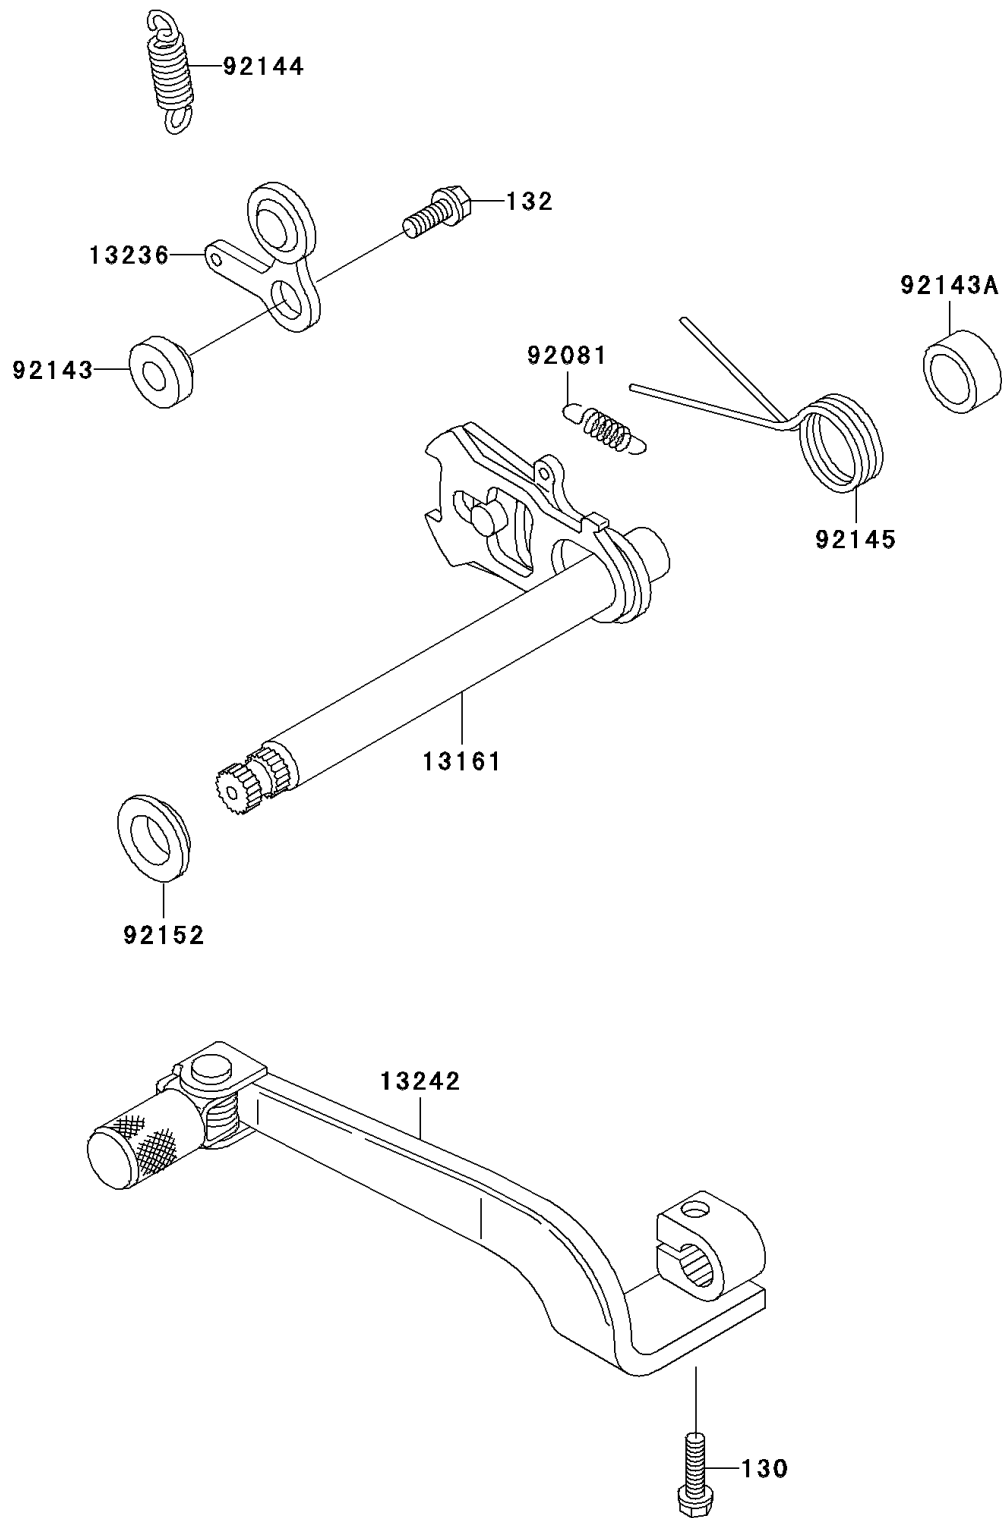

2005 KDX200

PARTS DIAGRAM

Gear Change Mechanism

Kawasaki

Let the Good Times Roll®

E1370

2005 KDX200

PARTS LIST

Gear Change Mechanism

ITEM NAME

PART NUMBER

QUANTITY
