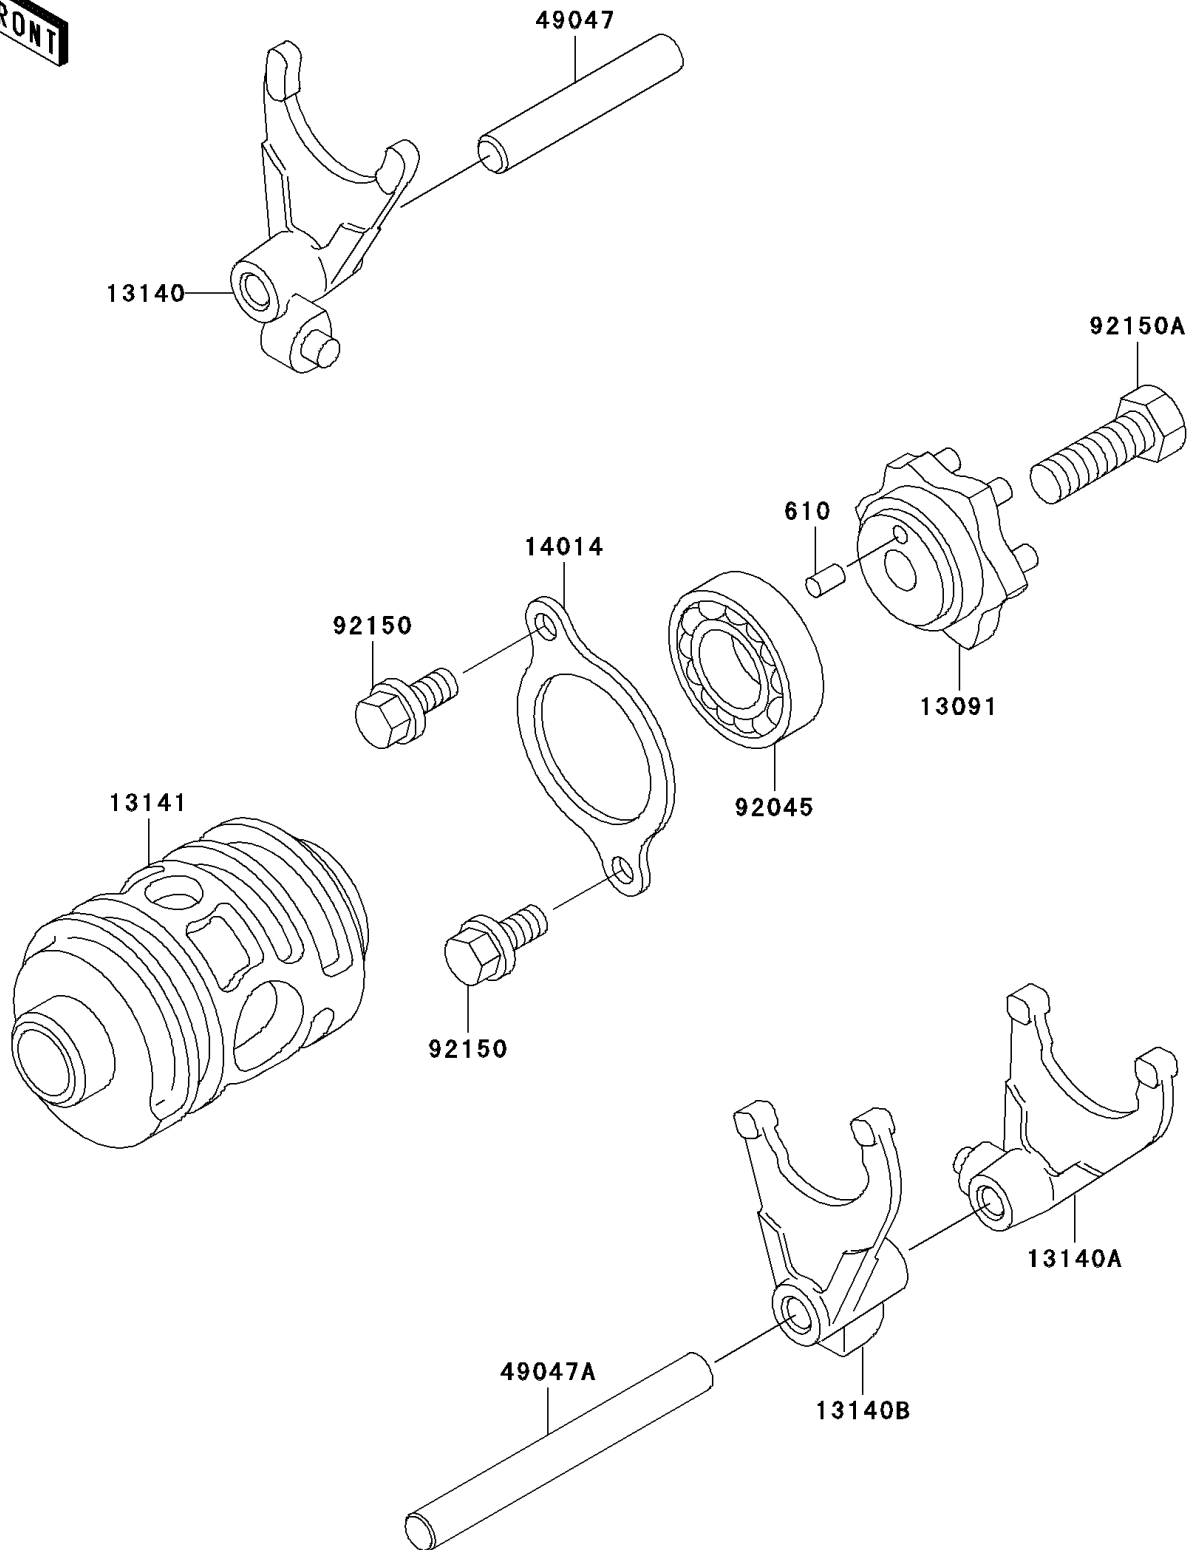

# 2005 KDX200

## PARTS DIAGRAM

## PARTS LIST

Gear Change Drum/Shift Fork(s)

**ITEM NAME**

**PART NUMBER**

**QUANTITY**

---