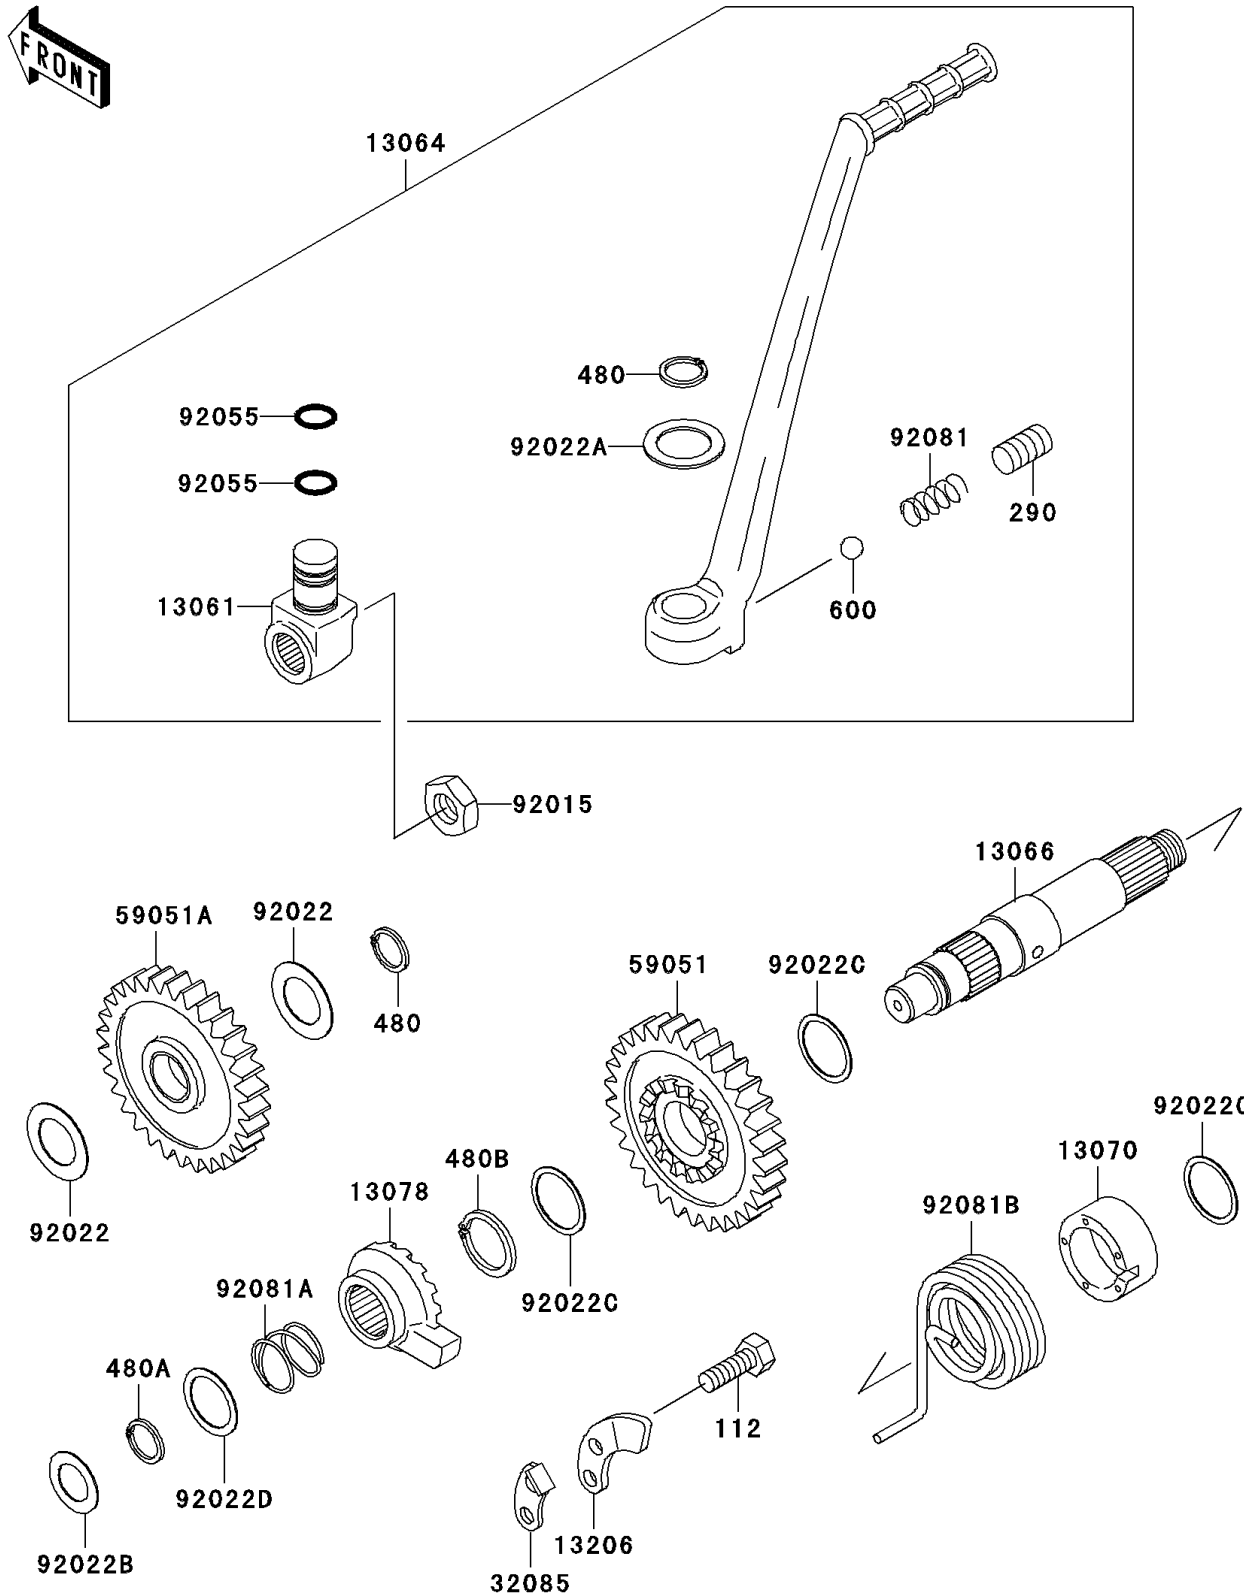

2005 KDX200

PARTS DIAGRAM

Kickstarter Mechanism

E1340

2005 KDX200

PARTS LIST

Kickstarter Mechanism

Kawasaki

Let the Good Times Roll®

ITEM NAME

PART NUMBER

QUANTITY
