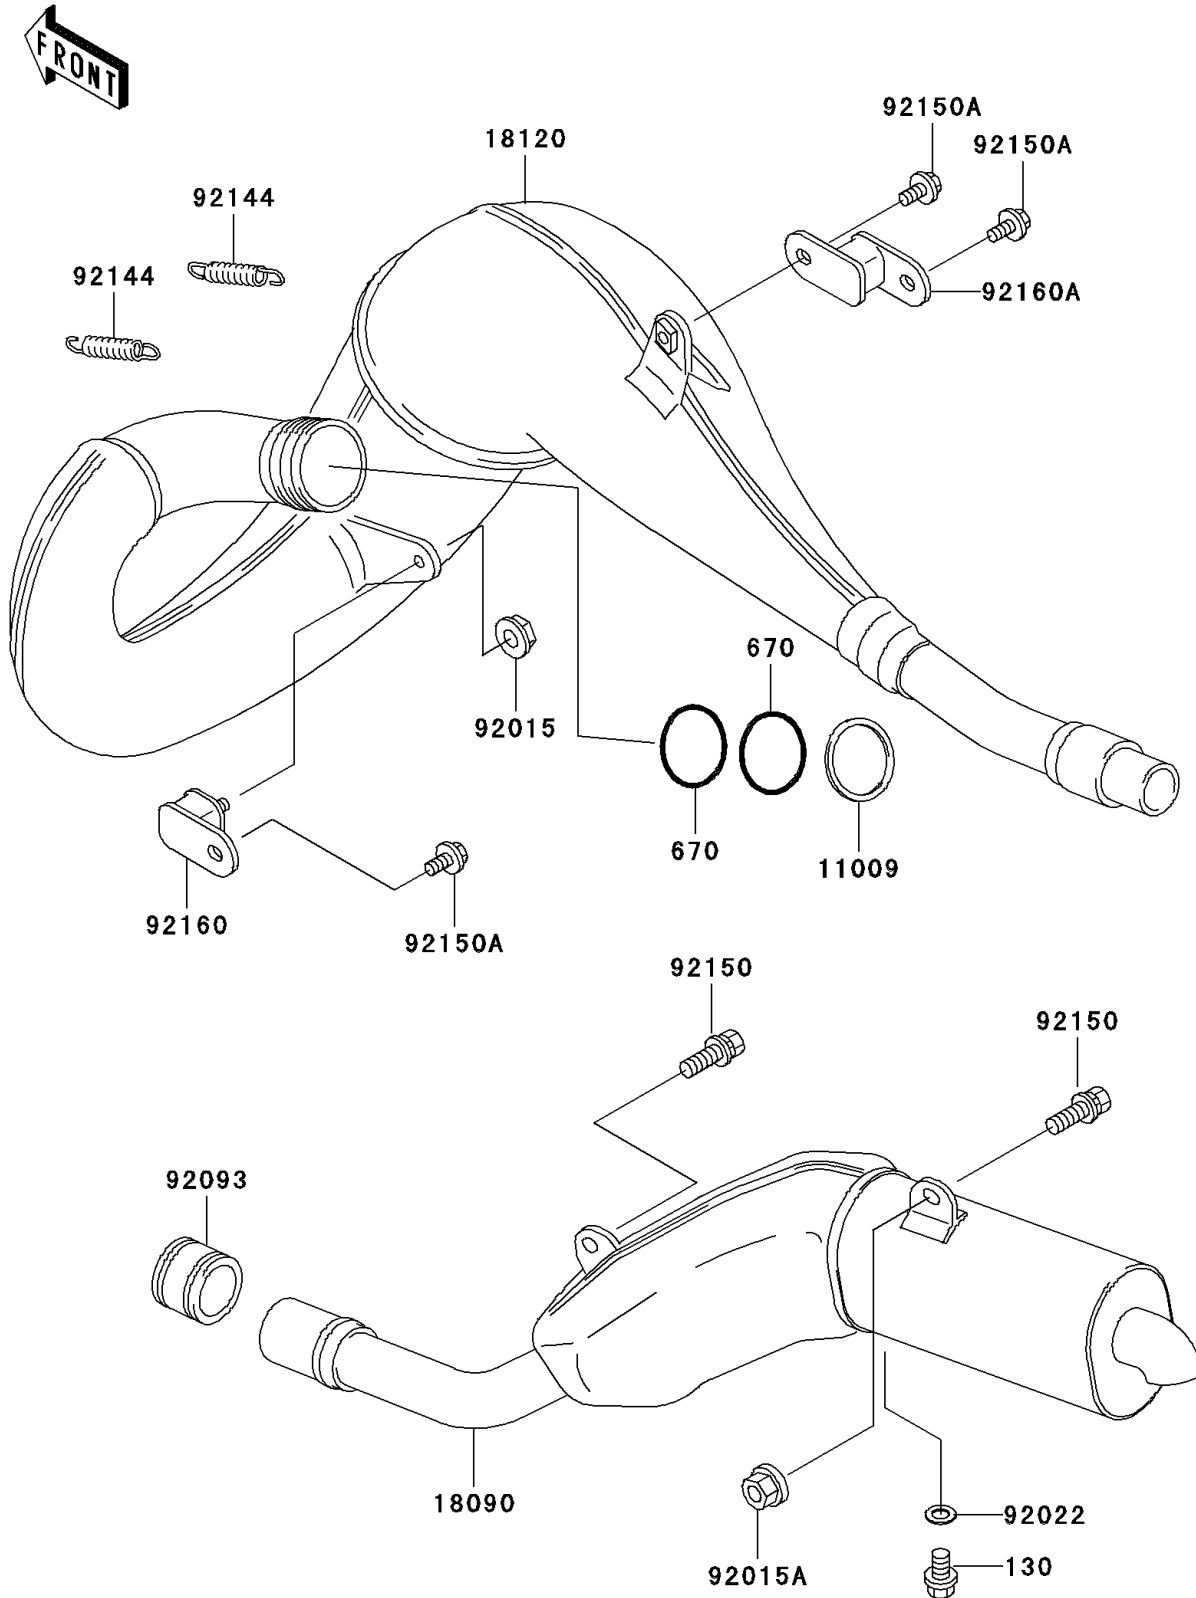

2005 KDX200

PARTS DIAGRAM

Muffler(s)

E1140

2005 KDX200

PARTS LIST

Muffler(s)

Kawasaki

Let the Good Times Roll®

ITEM NAME

PART NUMBER

QUANTITY
