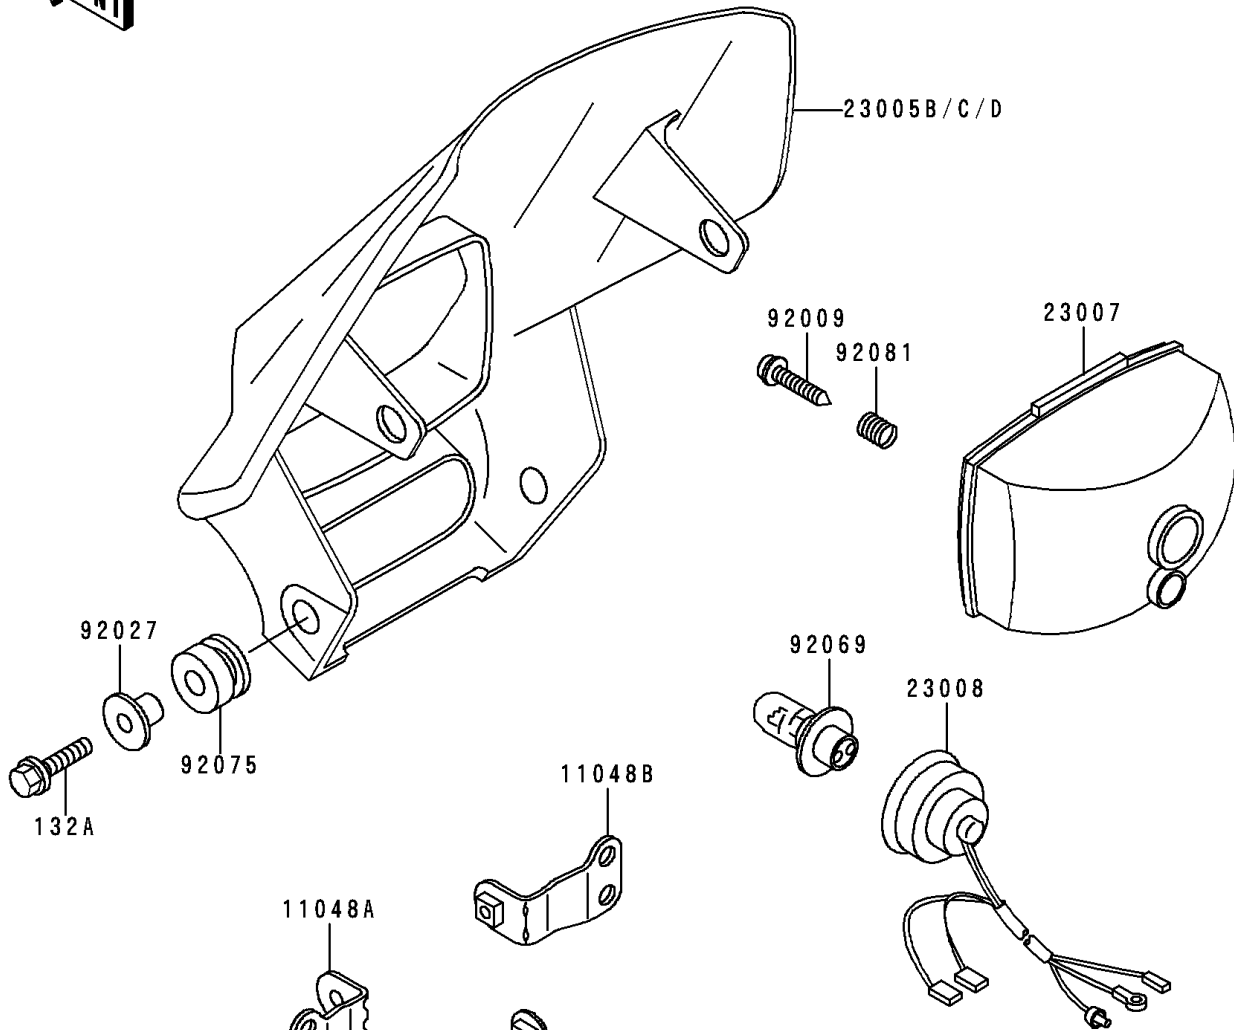

1997 KDX200

PARTS DIAGRAM

Headlight(s)

F2710

WD

1997 KDX200

PARTS LIST

Headlight(s)

ITEM NAME

PART NUMBER

QUANTITY
