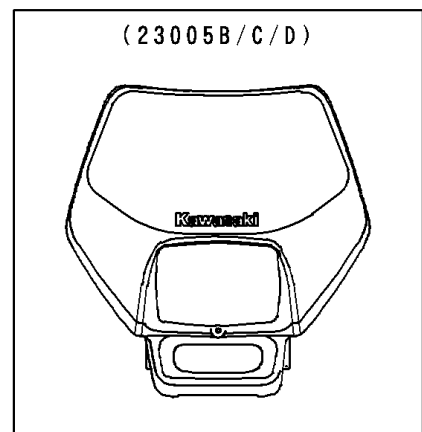

1997 KDX200

PARTS DIAGRAM

Headlight(s)

F2710

WD

1997 KDX200

PARTS LIST

Headlight(s)

ITEM NAME

PART NUMBER

QUANTITY
