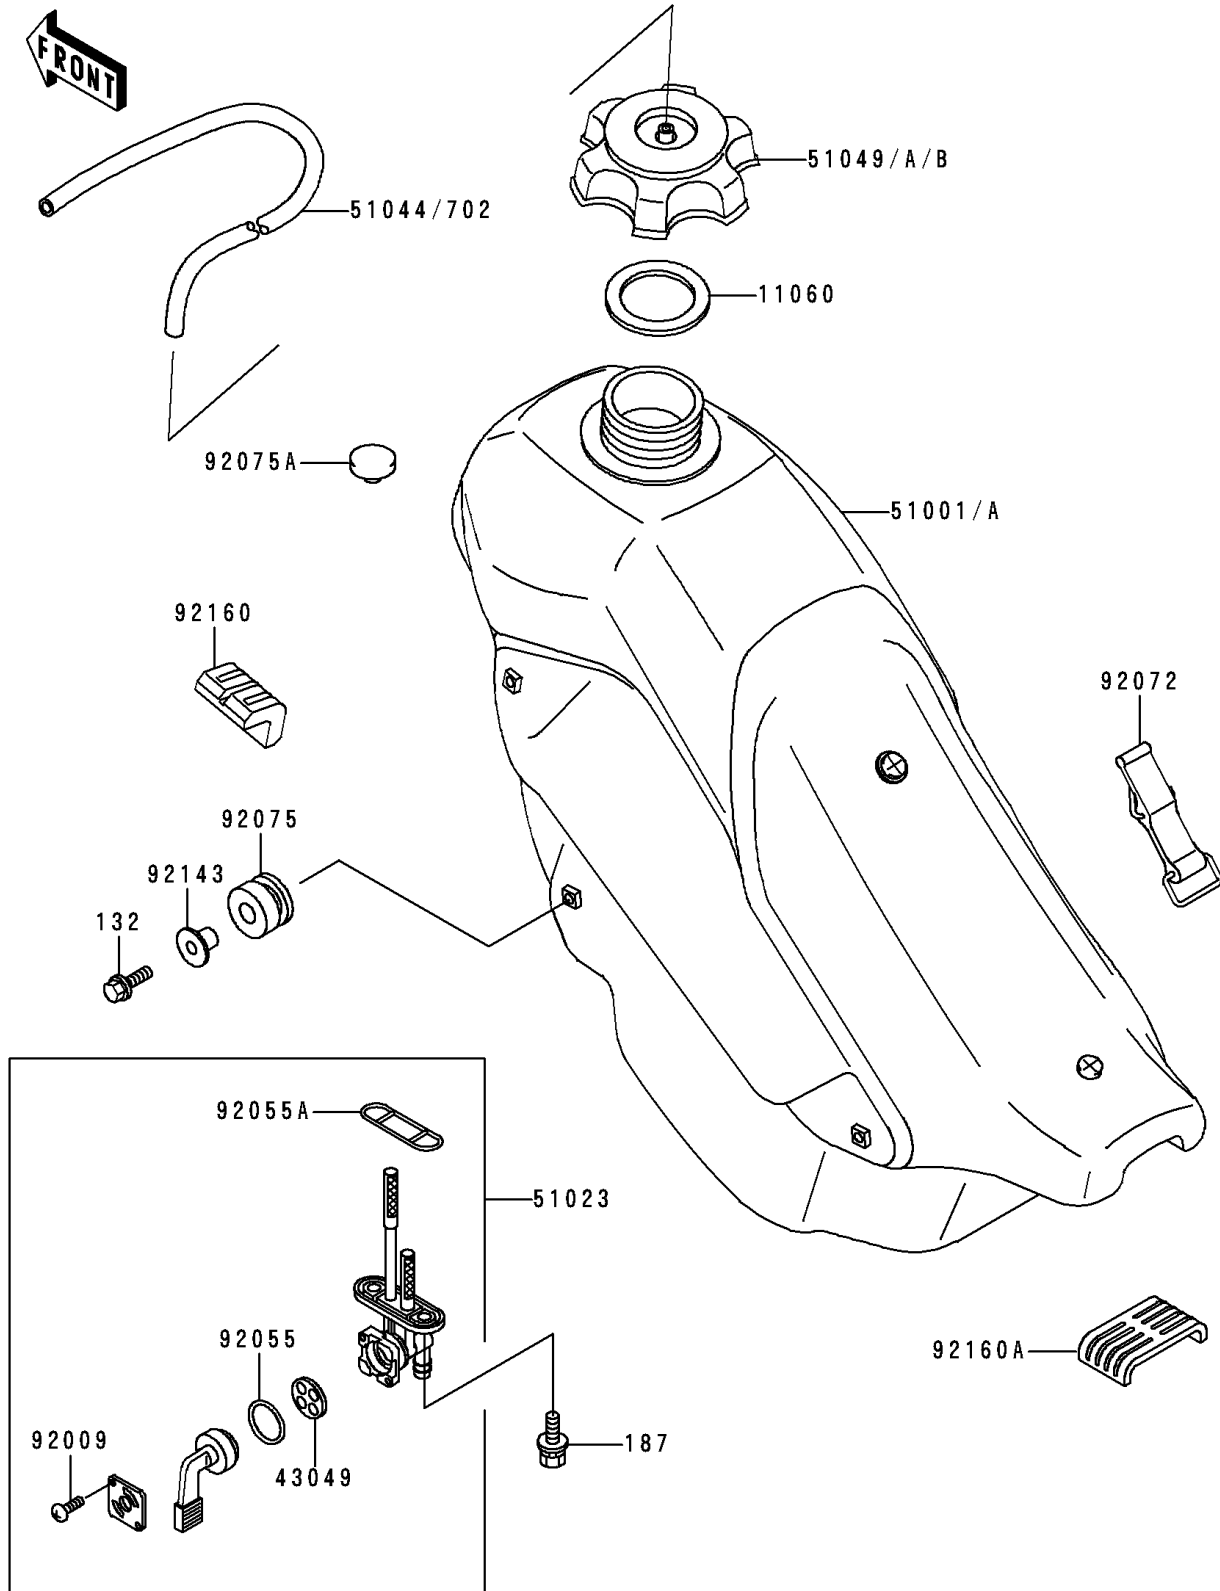

1997 KDX200

PARTS DIAGRAM

Fuel Tank

F2410

1997 KDX200

PARTS LIST

Fuel Tank

ITEM NAME

PART NUMBER

QUANTITY
