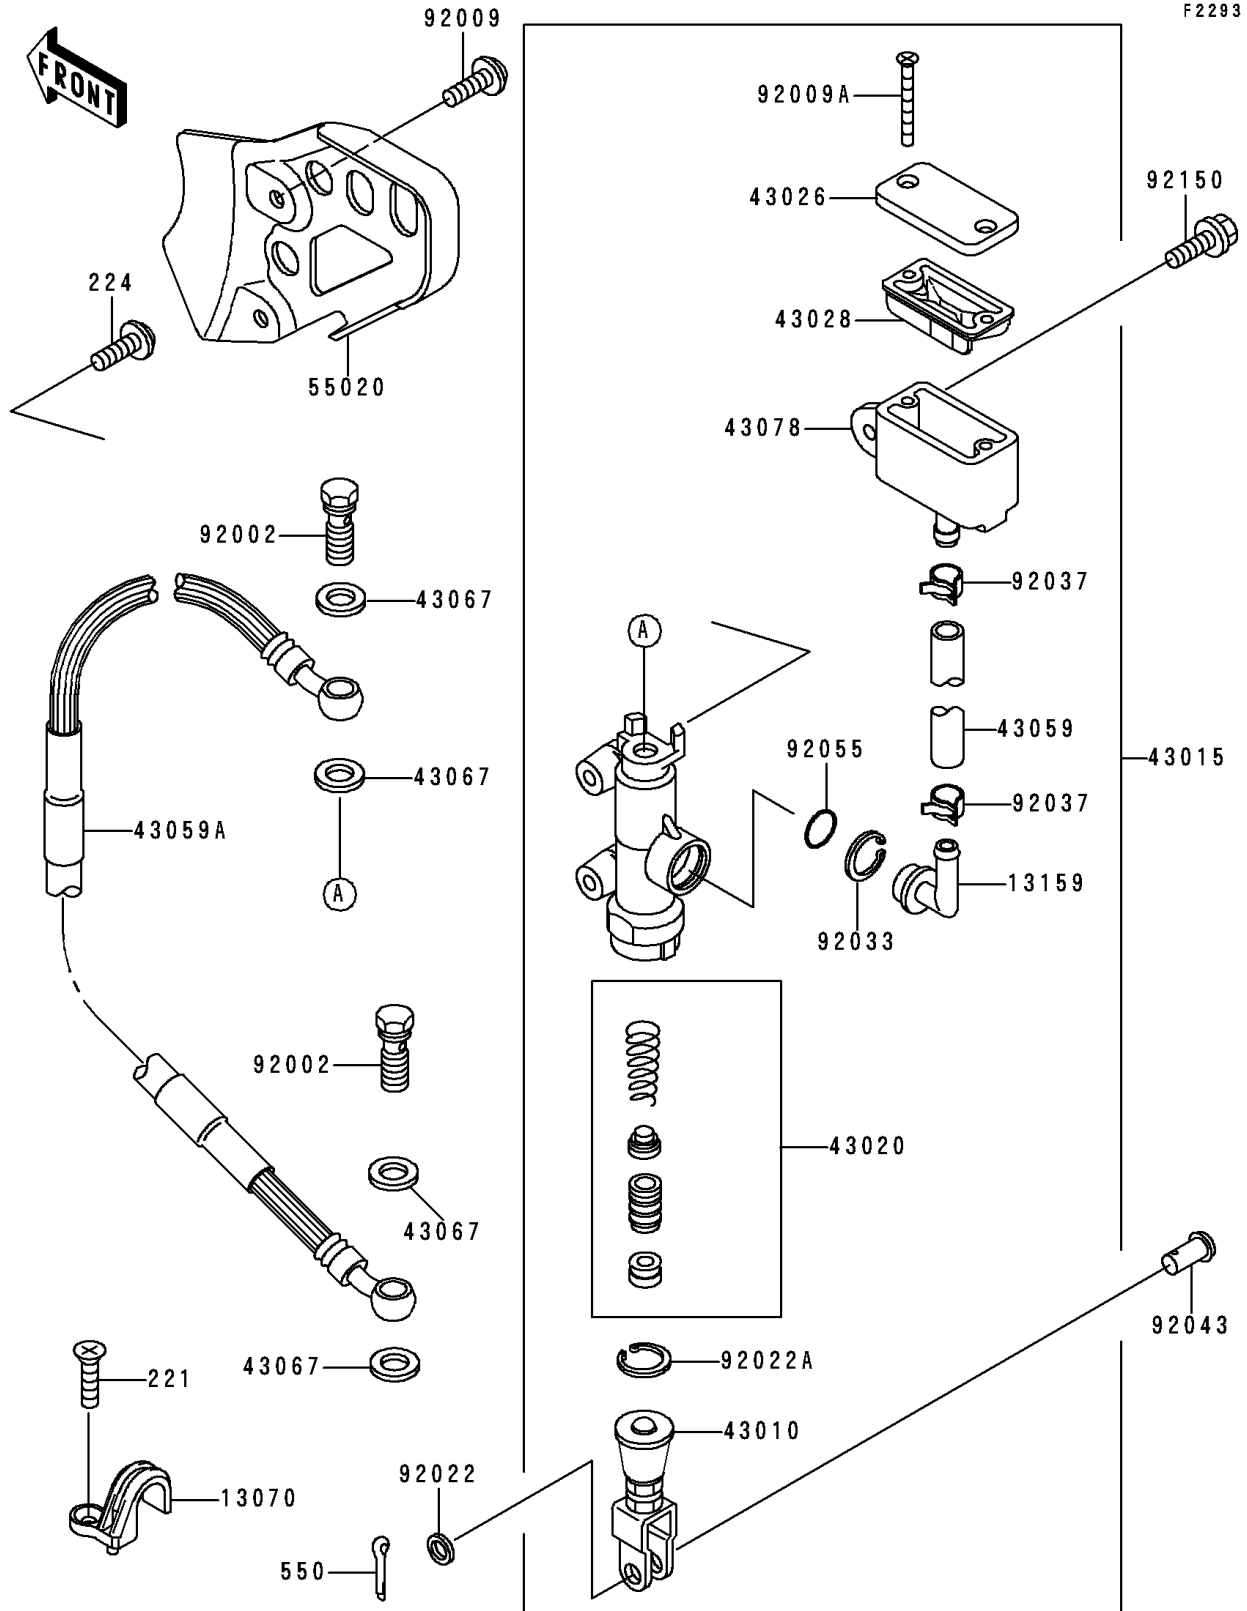

1997 KDX200

PARTS DIAGRAM

Rear Master Cylinder

1997 KDX200

PARTS LIST

Rear Master Cylinder

ITEM NAME

PART NUMBER

QUANTITY
