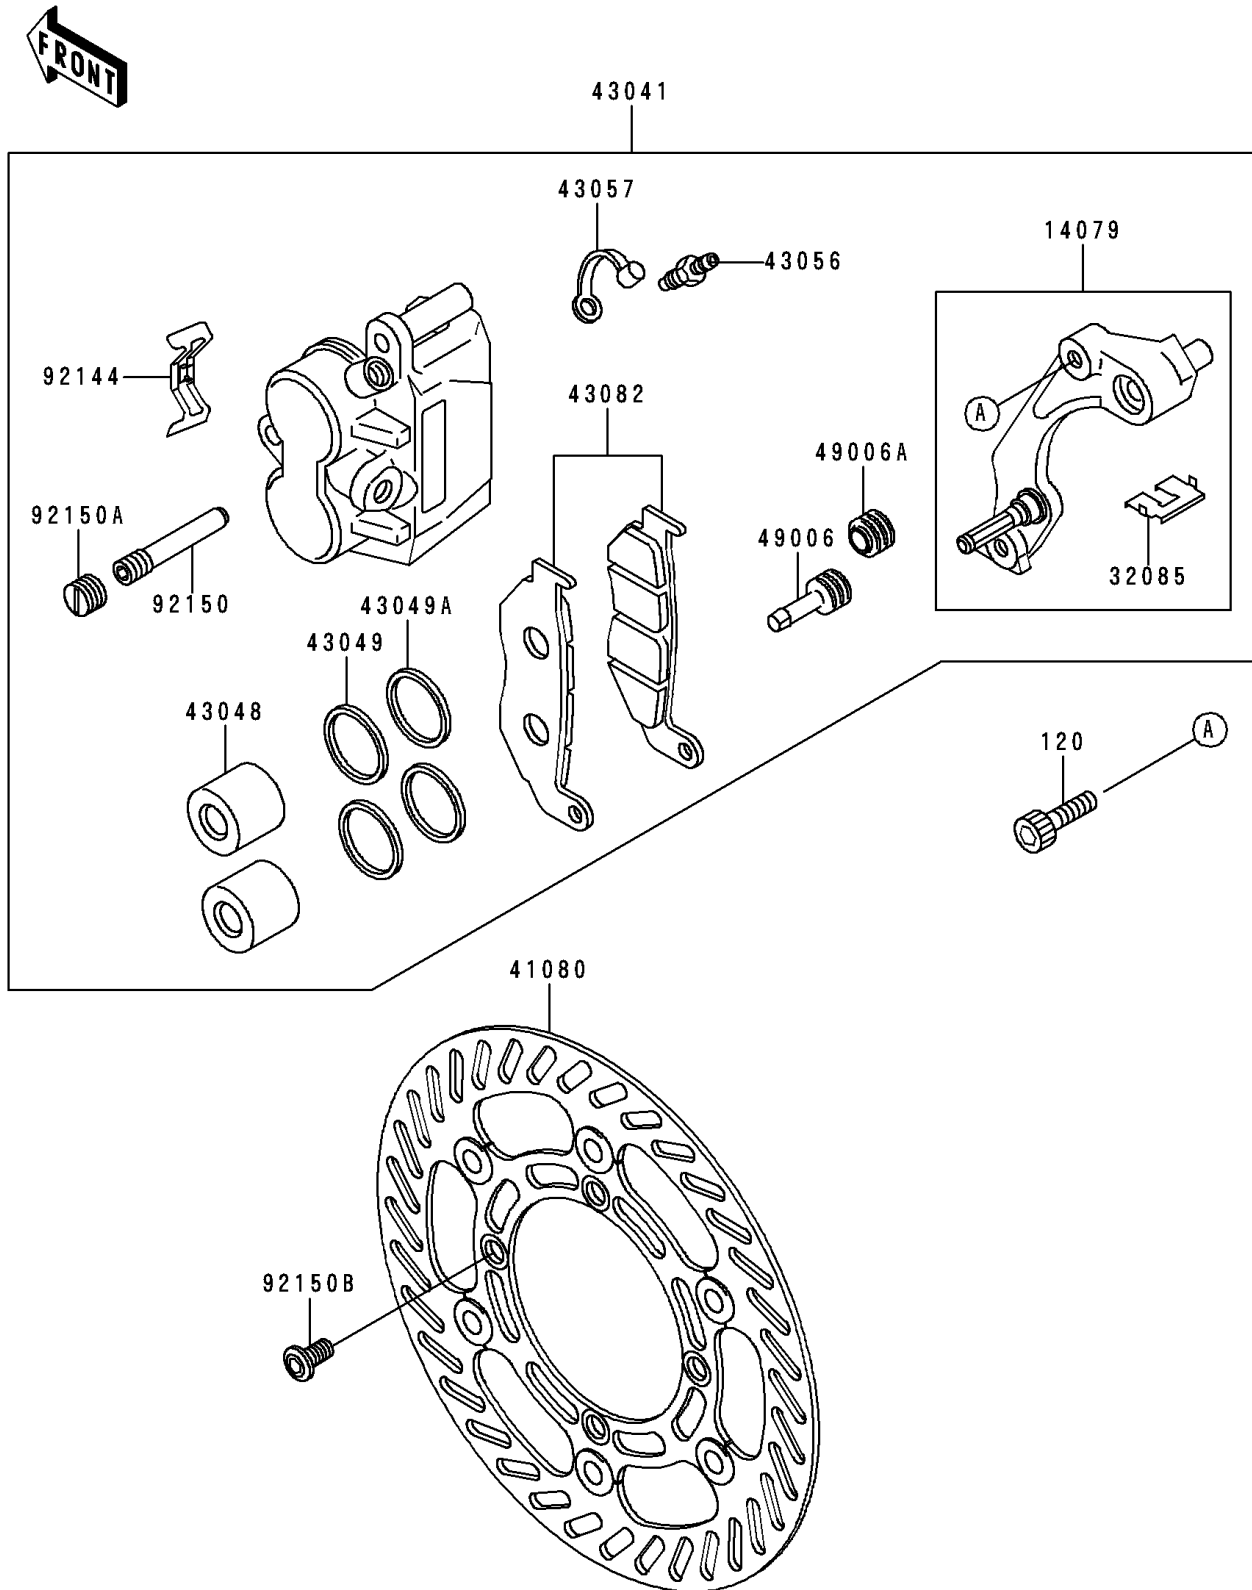

1997 KDX200

PARTS DIAGRAM

Front Brake

F2292

1997 KDX200

PARTS LIST

Front Brake

ITEM NAME

PART NUMBER

QUANTITY
