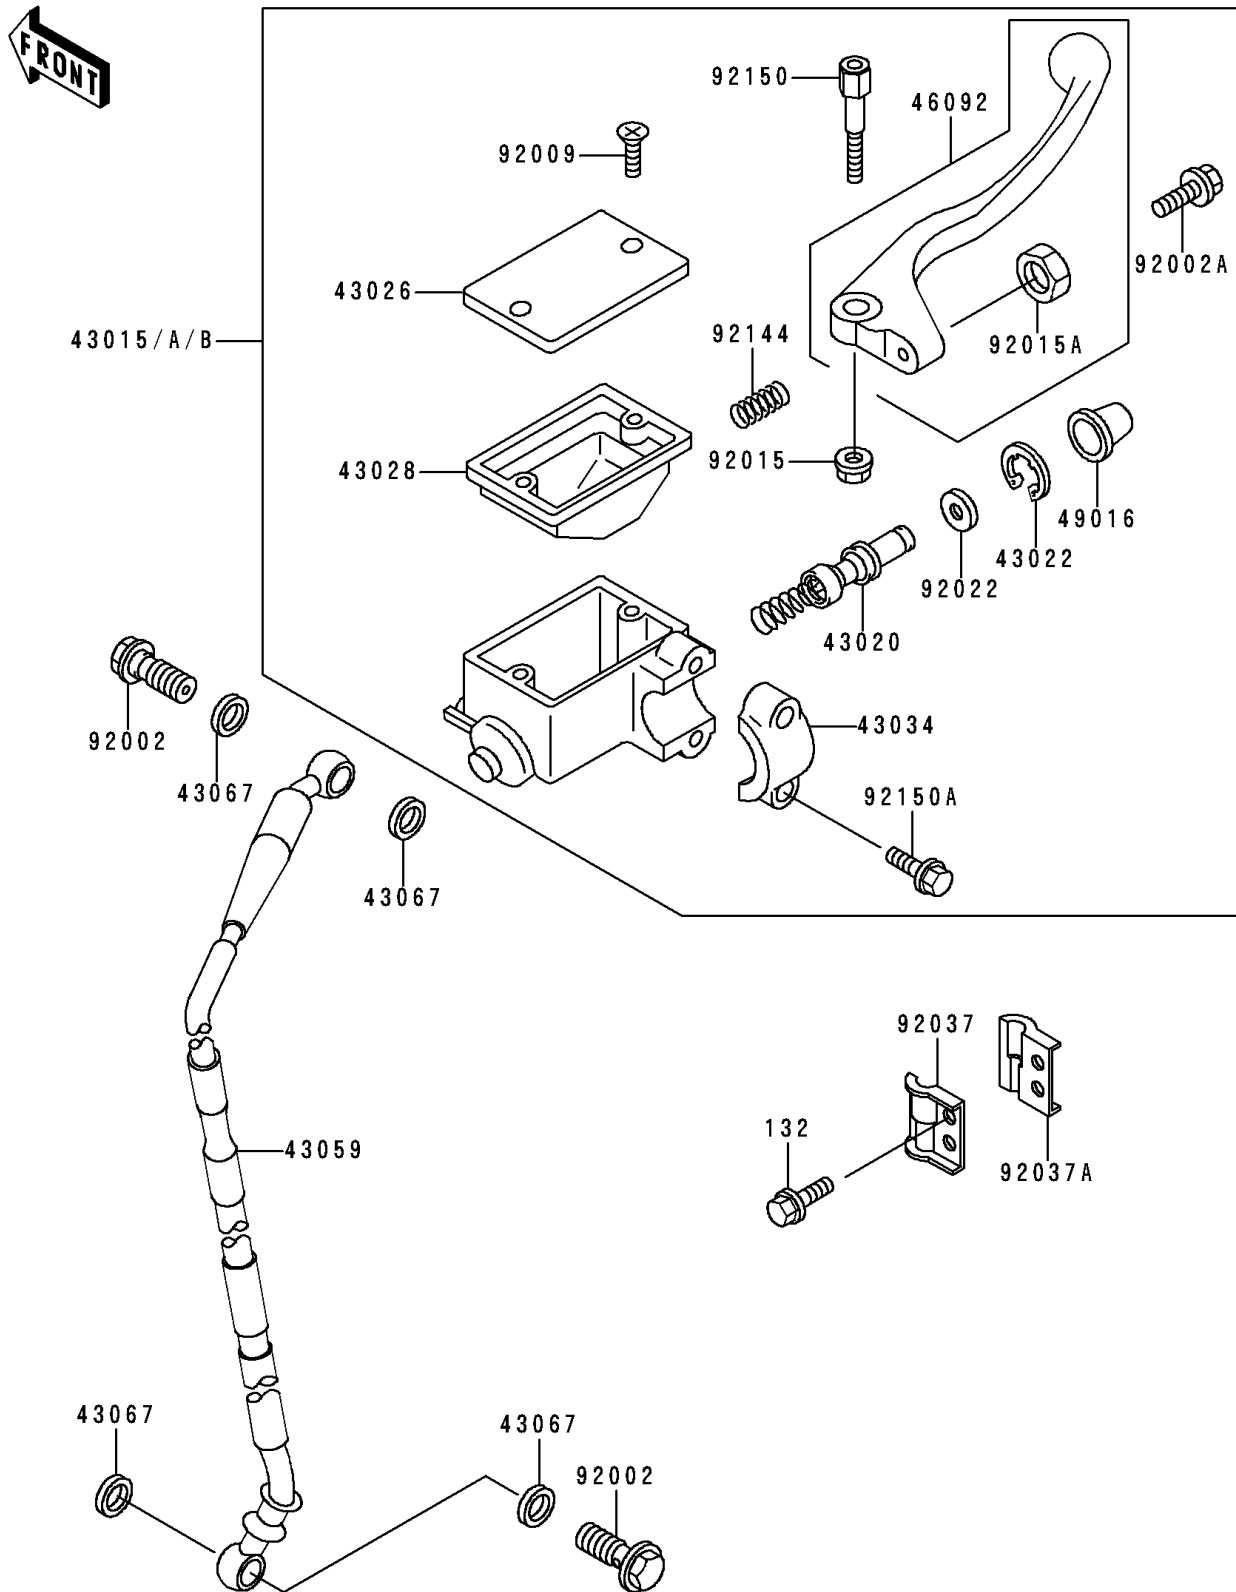

1997 KDX200

PARTS DIAGRAM

Front Master Cylinder

F2291

1997 KDX200

PARTS LIST

Front Master Cylinder

ITEM NAME

PART NUMBER

QUANTITY
