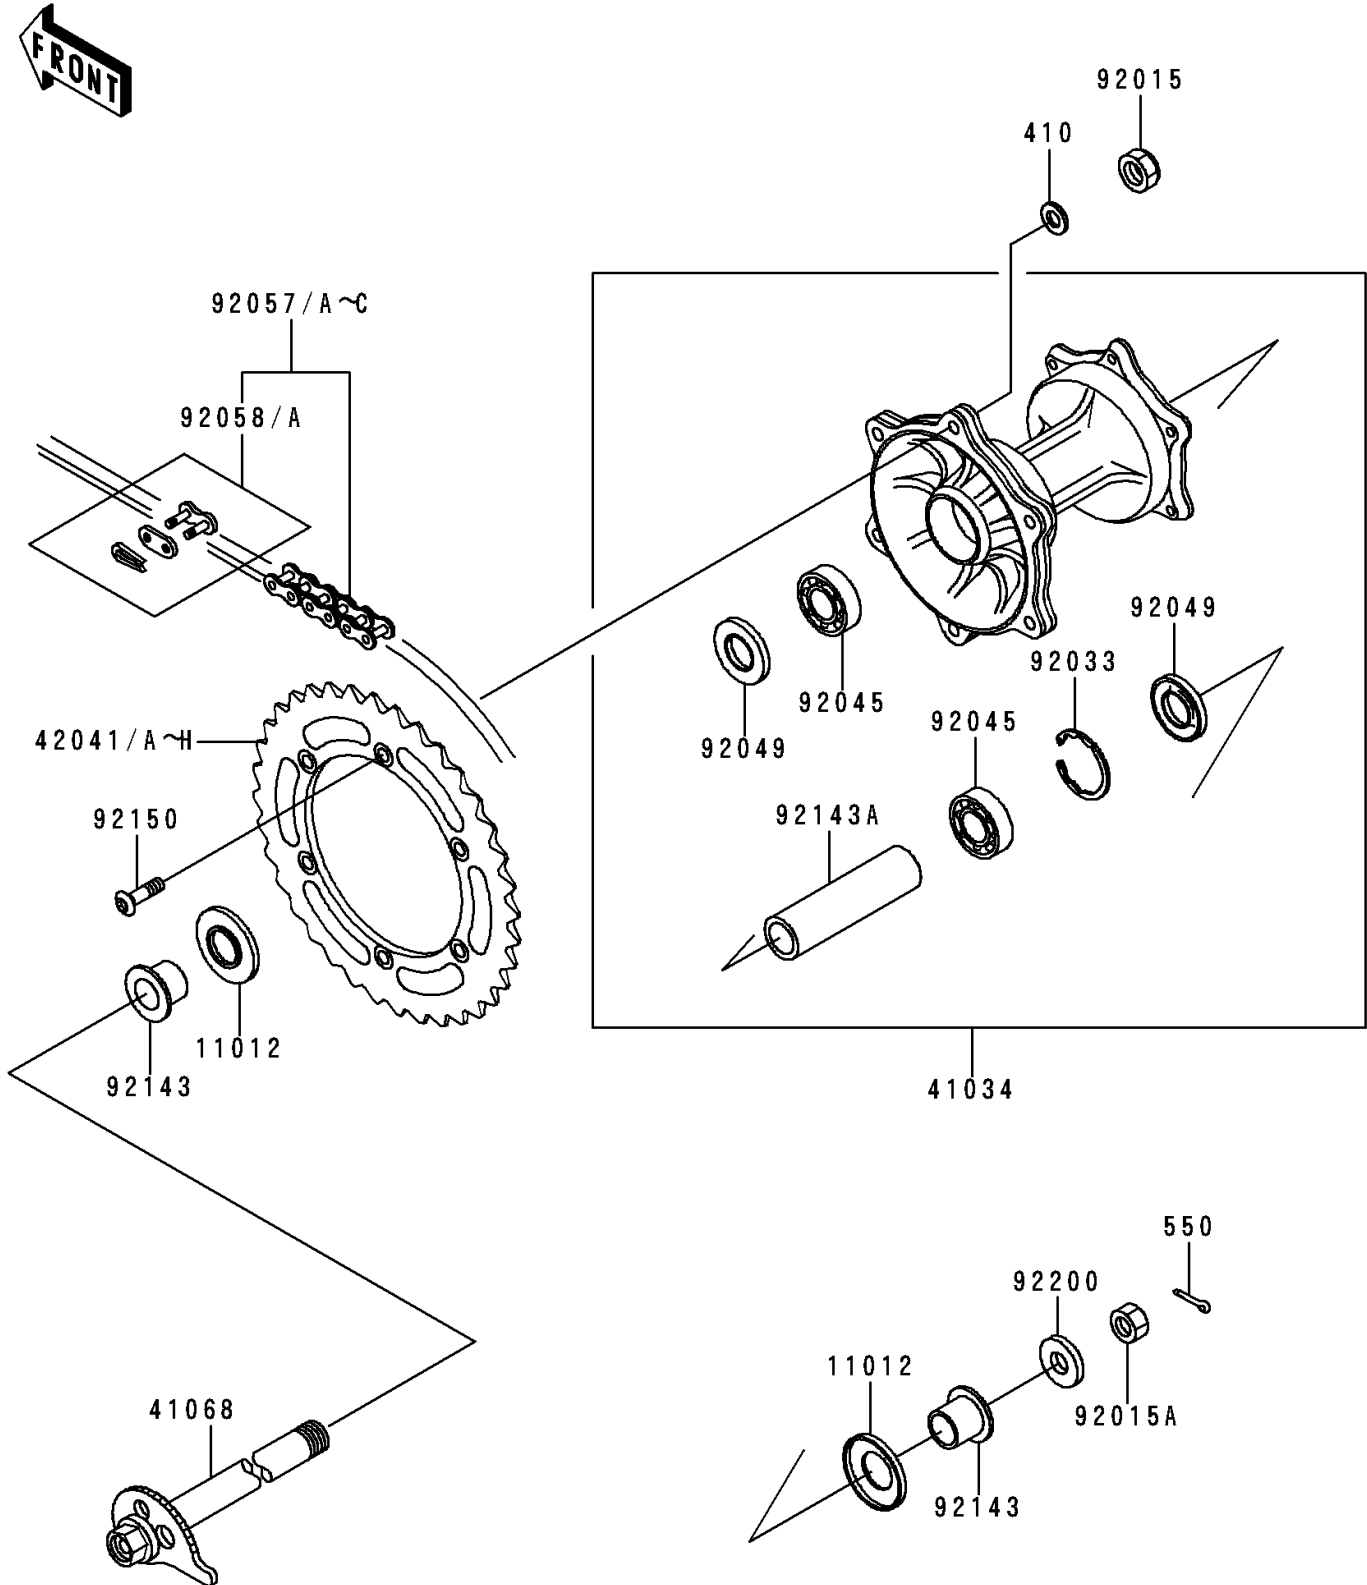

1997 KDX200

PARTS DIAGRAM

Rear Hub

F2240

1997 KDX200

PARTS LIST

Rear Hub

ITEM NAME

PART NUMBER

QUANTITY
