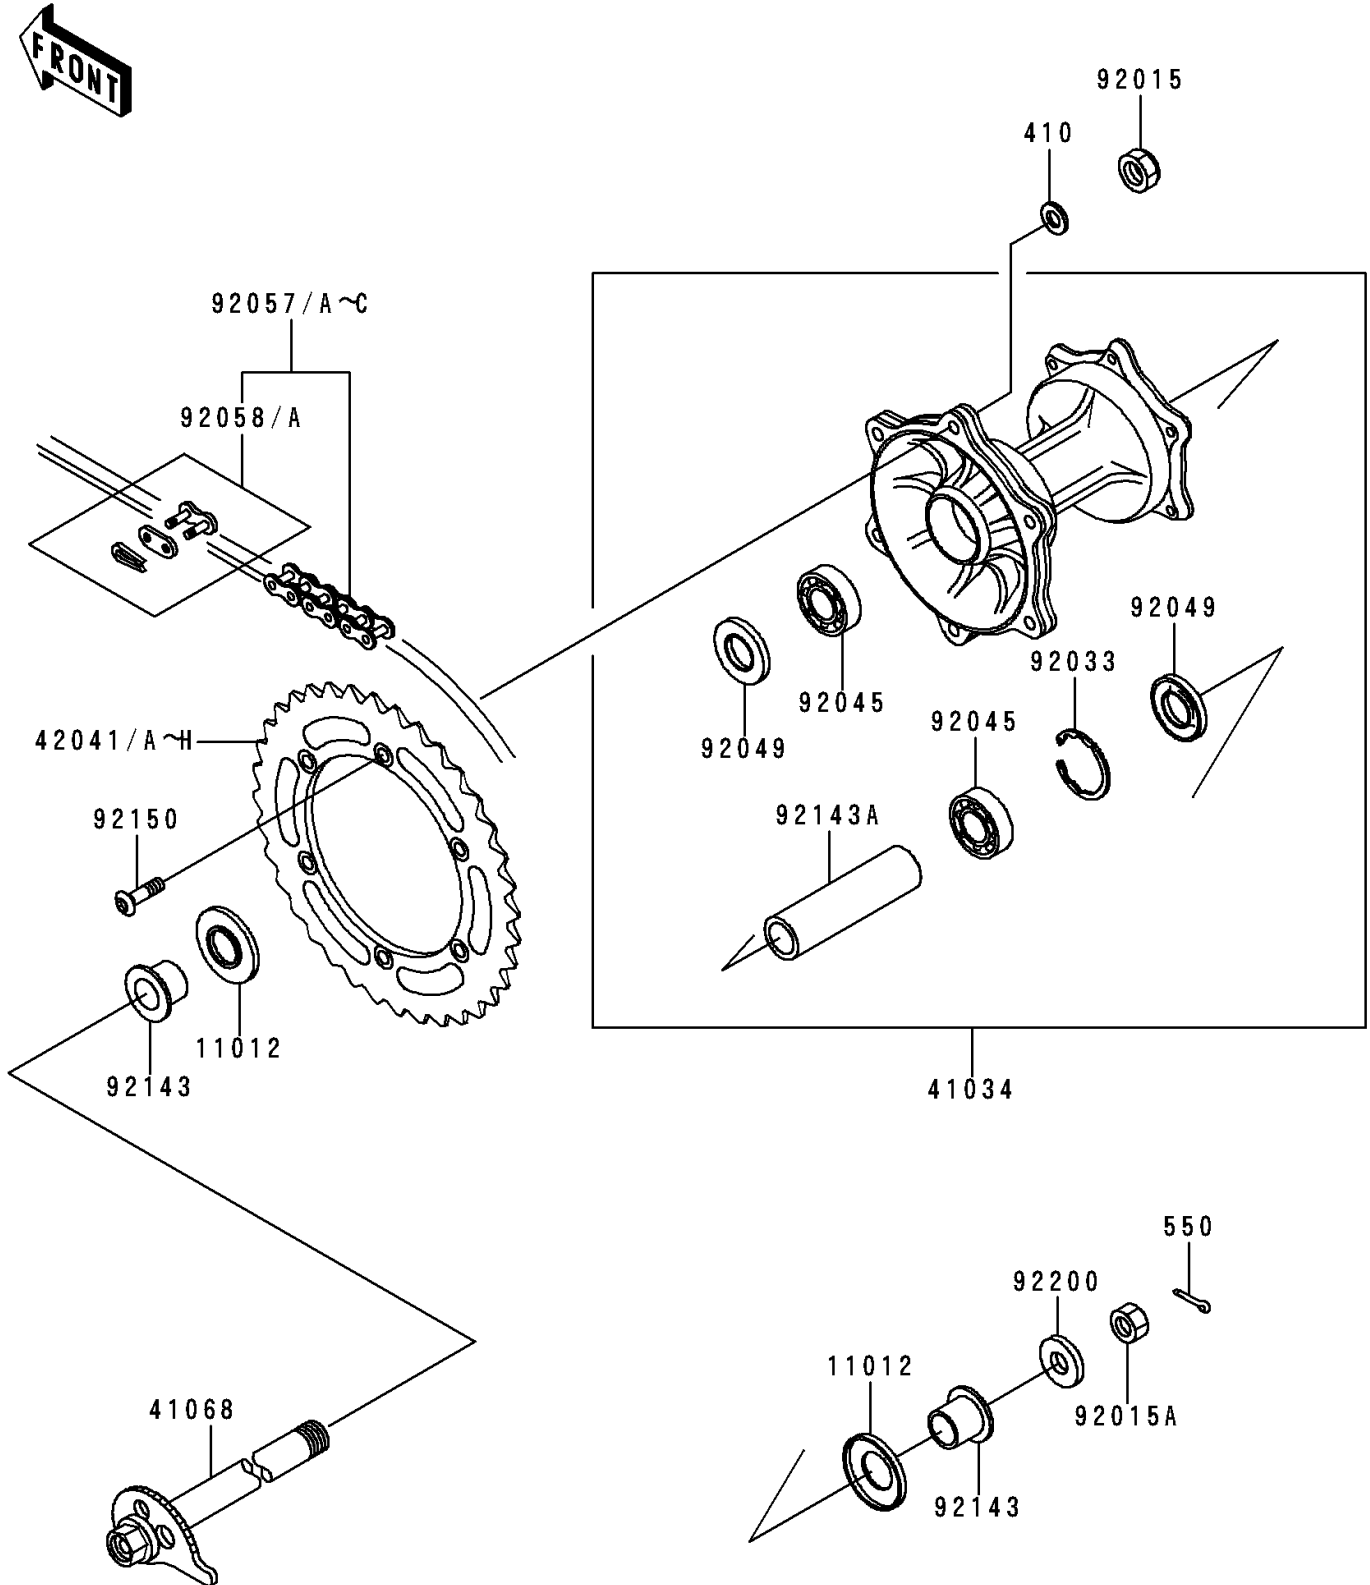

1996 KDX200

PARTS DIAGRAM

Rear Hub

F2240

1996 KDX200

PARTS LIST

Rear Hub

ITEM NAME

PART NUMBER

QUANTITY
