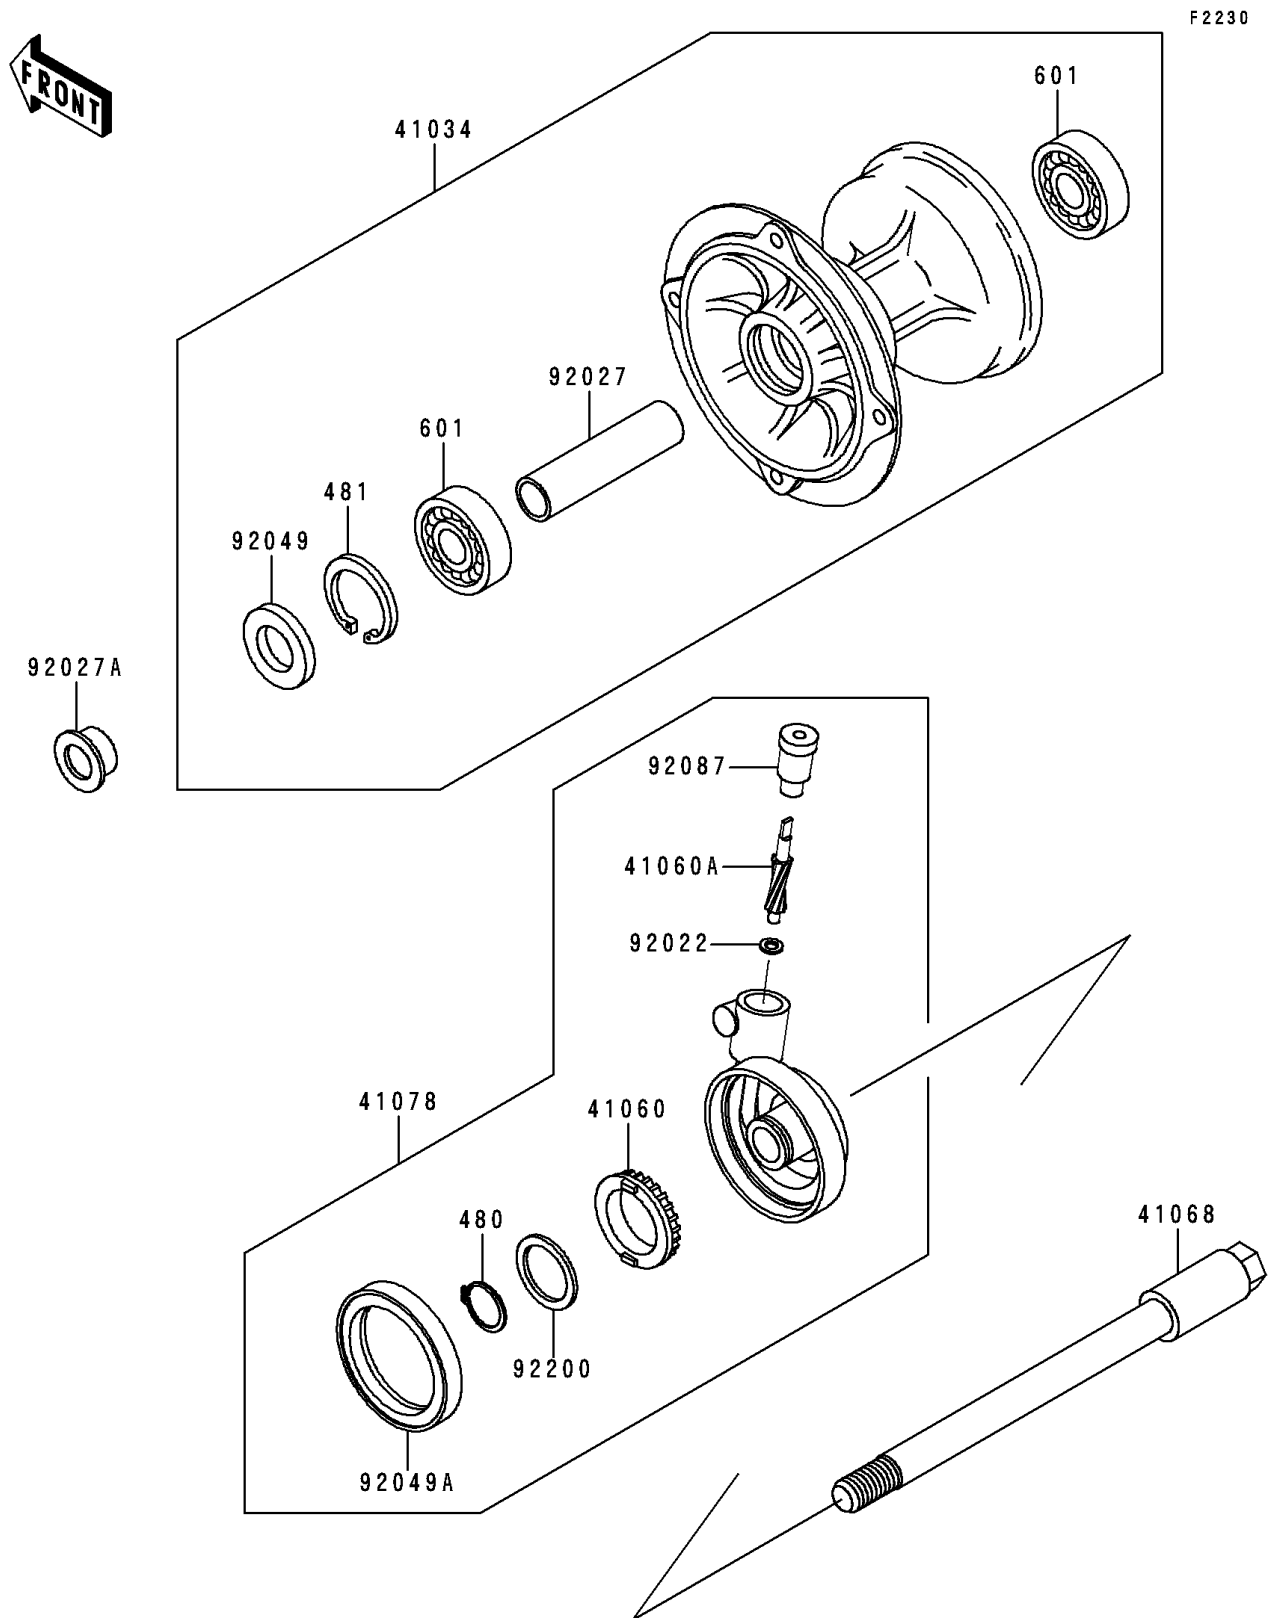

1996 KDX200

PARTS DIAGRAM

Front Hub

1996 KDX200

PARTS LIST

Front Hub

Kawasaki

Let the Good Times Roll®

ITEM NAME

PART NUMBER

QUANTITY
