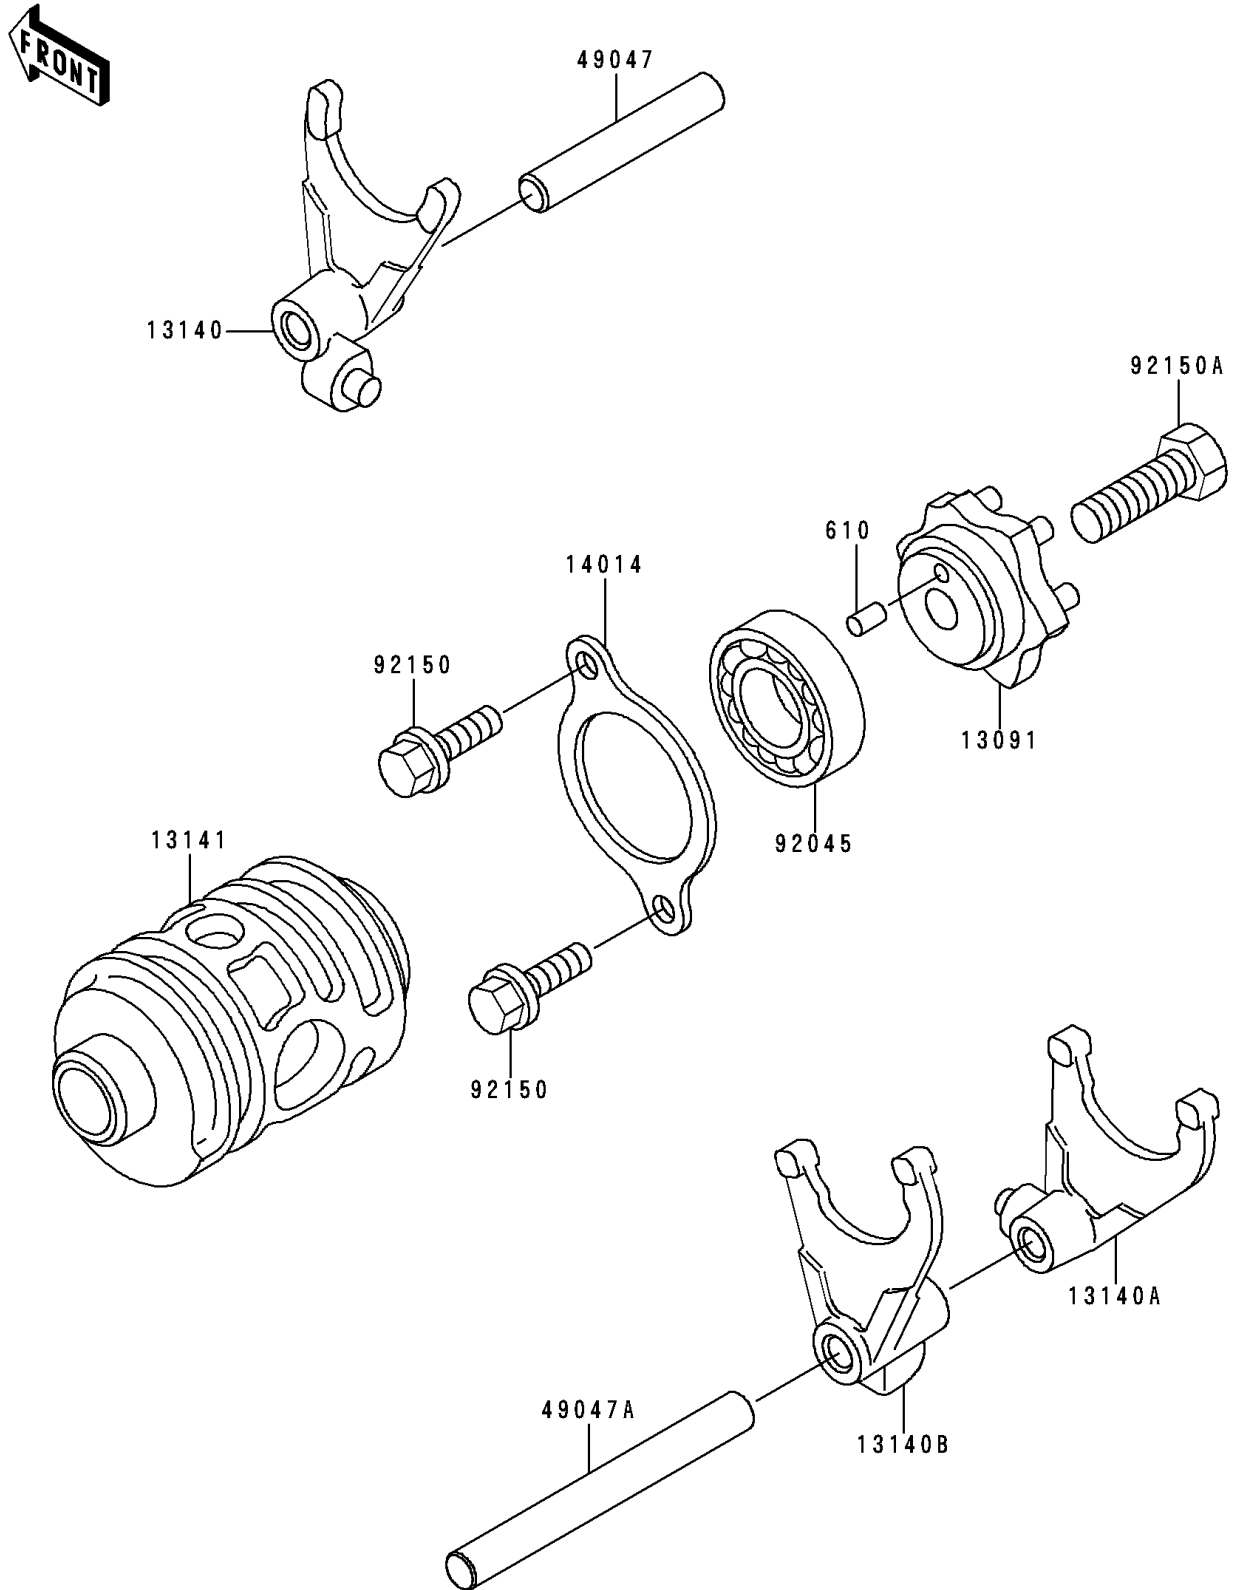

1997 KDX200

PARTS DIAGRAM

Gear Change Drum/Shift Fork(s)

E1362

1997 KDX200

PARTS LIST

Gear Change Drum/Shift Fork(s)

ITEM NAME

PART NUMBER

QUANTITY
