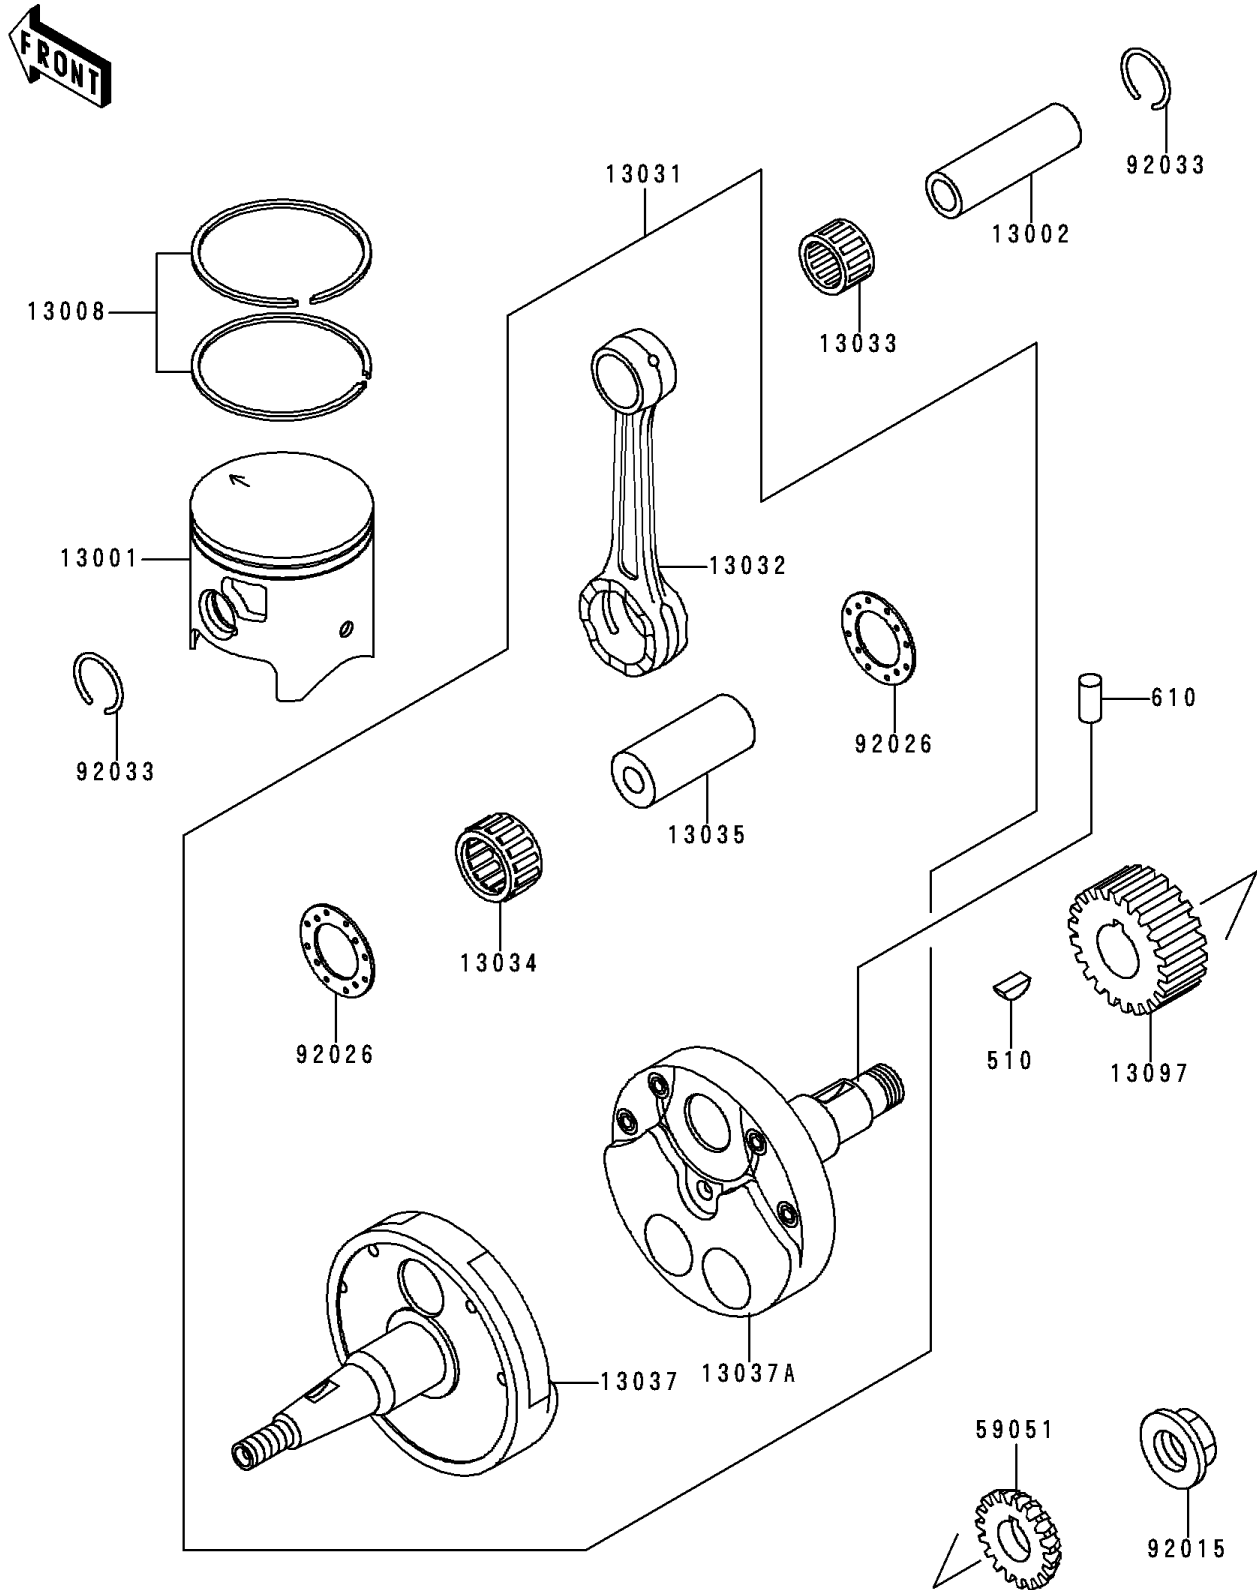

1995 KDX200

PARTS DIAGRAM

Crankshaft/Piston(s)

E1320