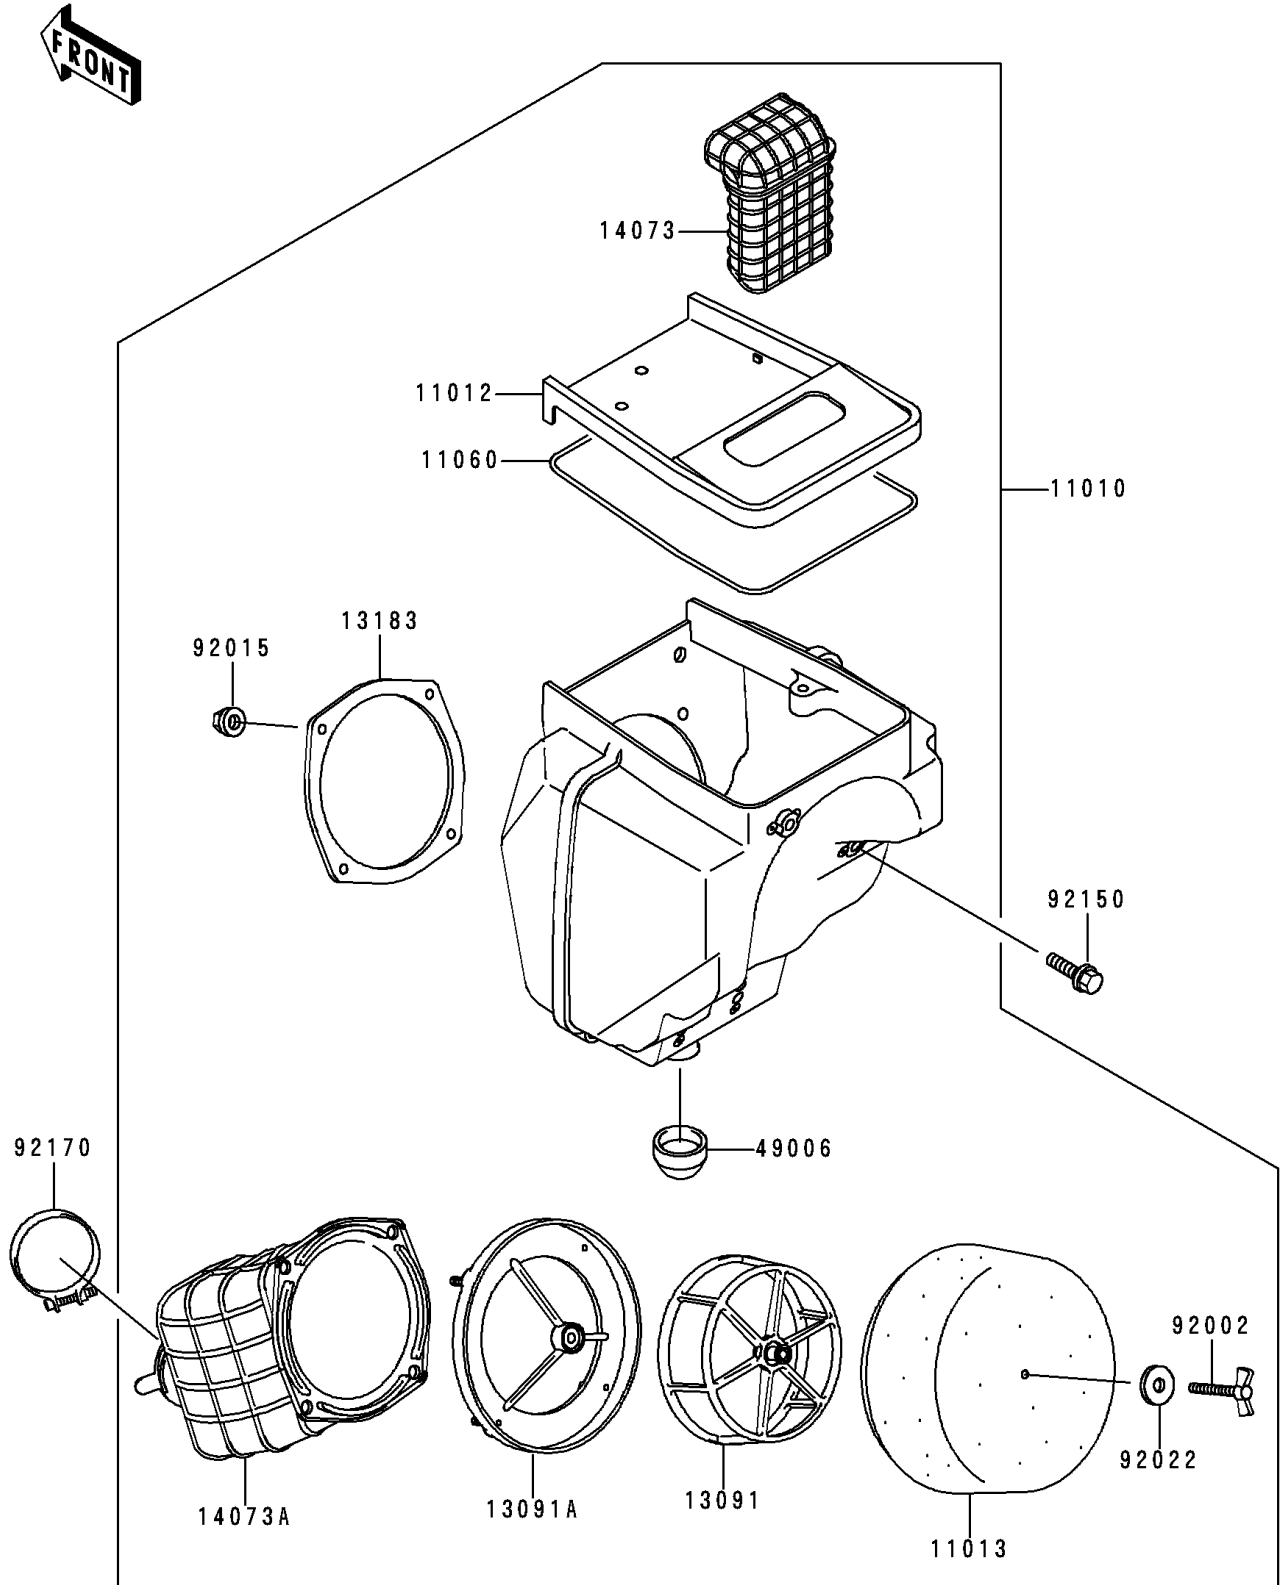

1997 KDX200

PARTS DIAGRAM

Air Cleaner

E1130

1997 KDX200

PARTS LIST

Air Cleaner

ITEM NAME

PART NUMBER

QUANTITY
