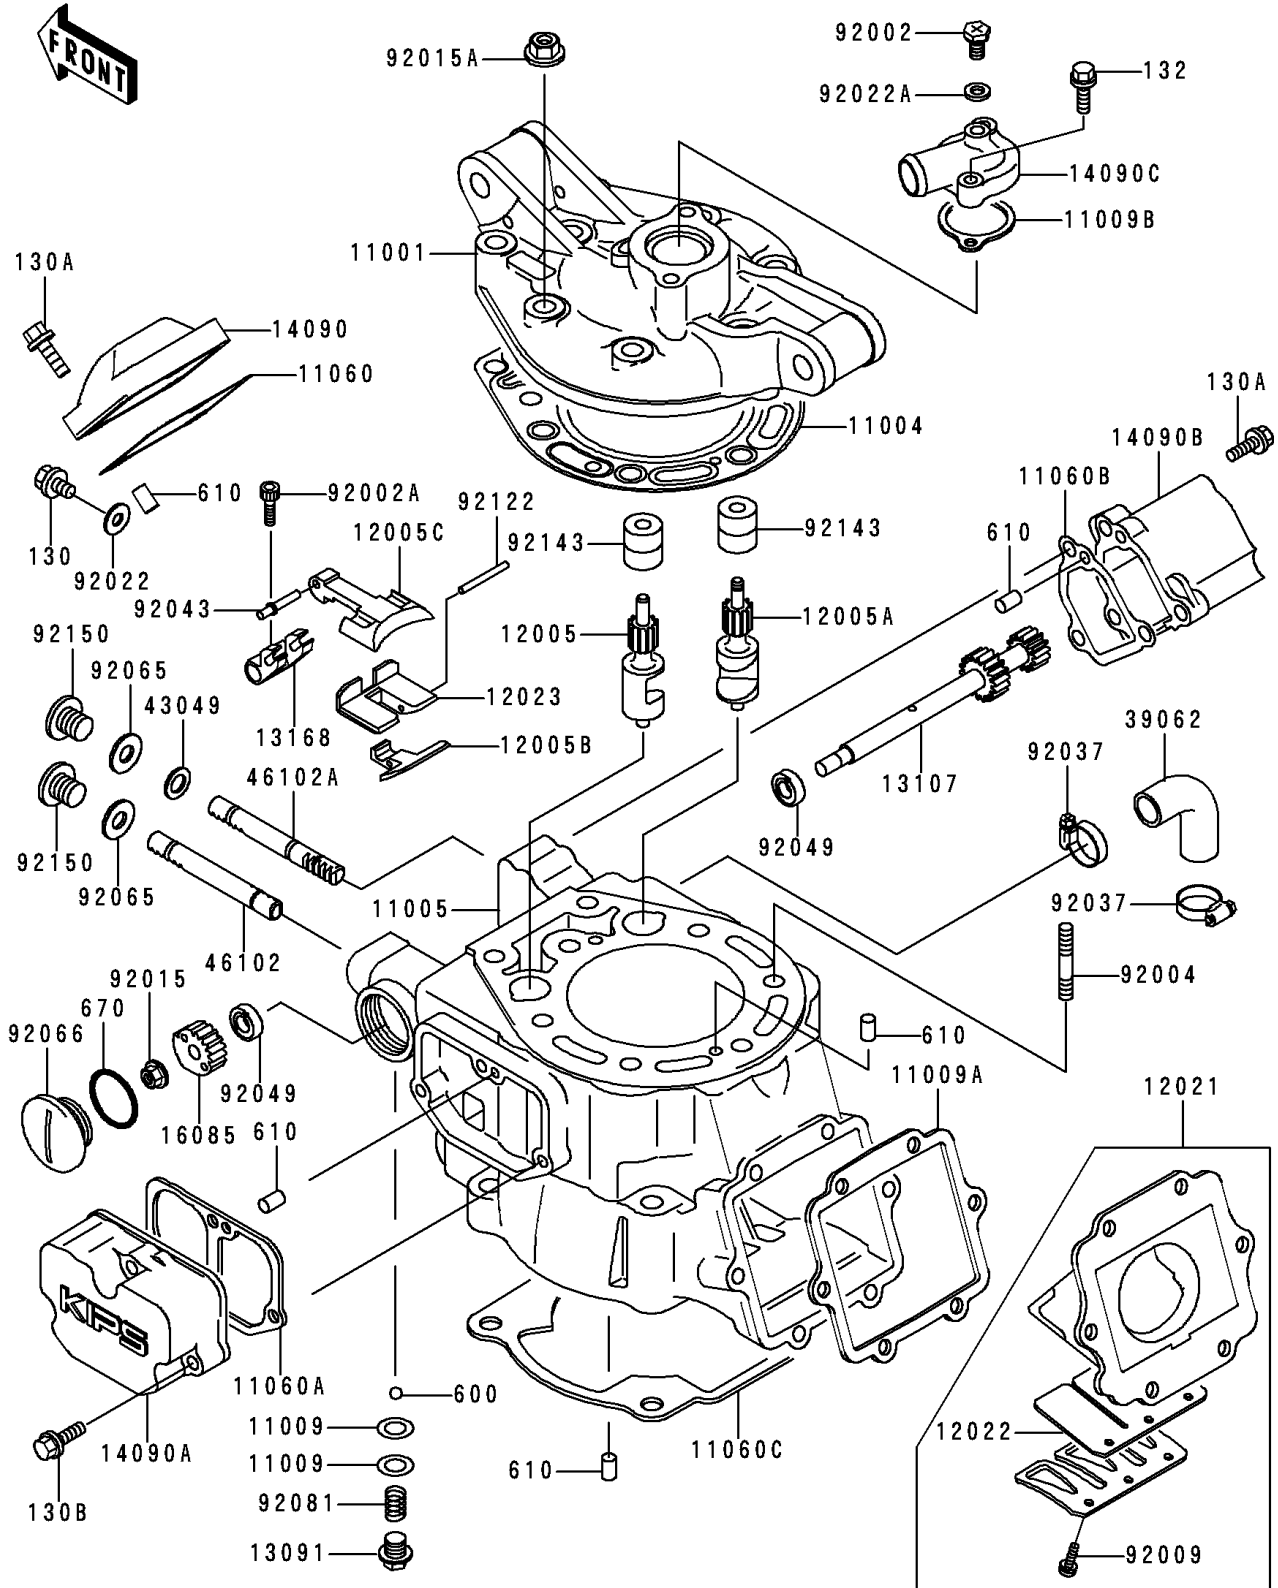

1997 KDX200

PARTS DIAGRAM

Cylinder Head/Cylinder

E1110

1997 KDX200

PARTS LIST

Cylinder Head/Cylinder

ITEM NAME

PART NUMBER

QUANTITY
