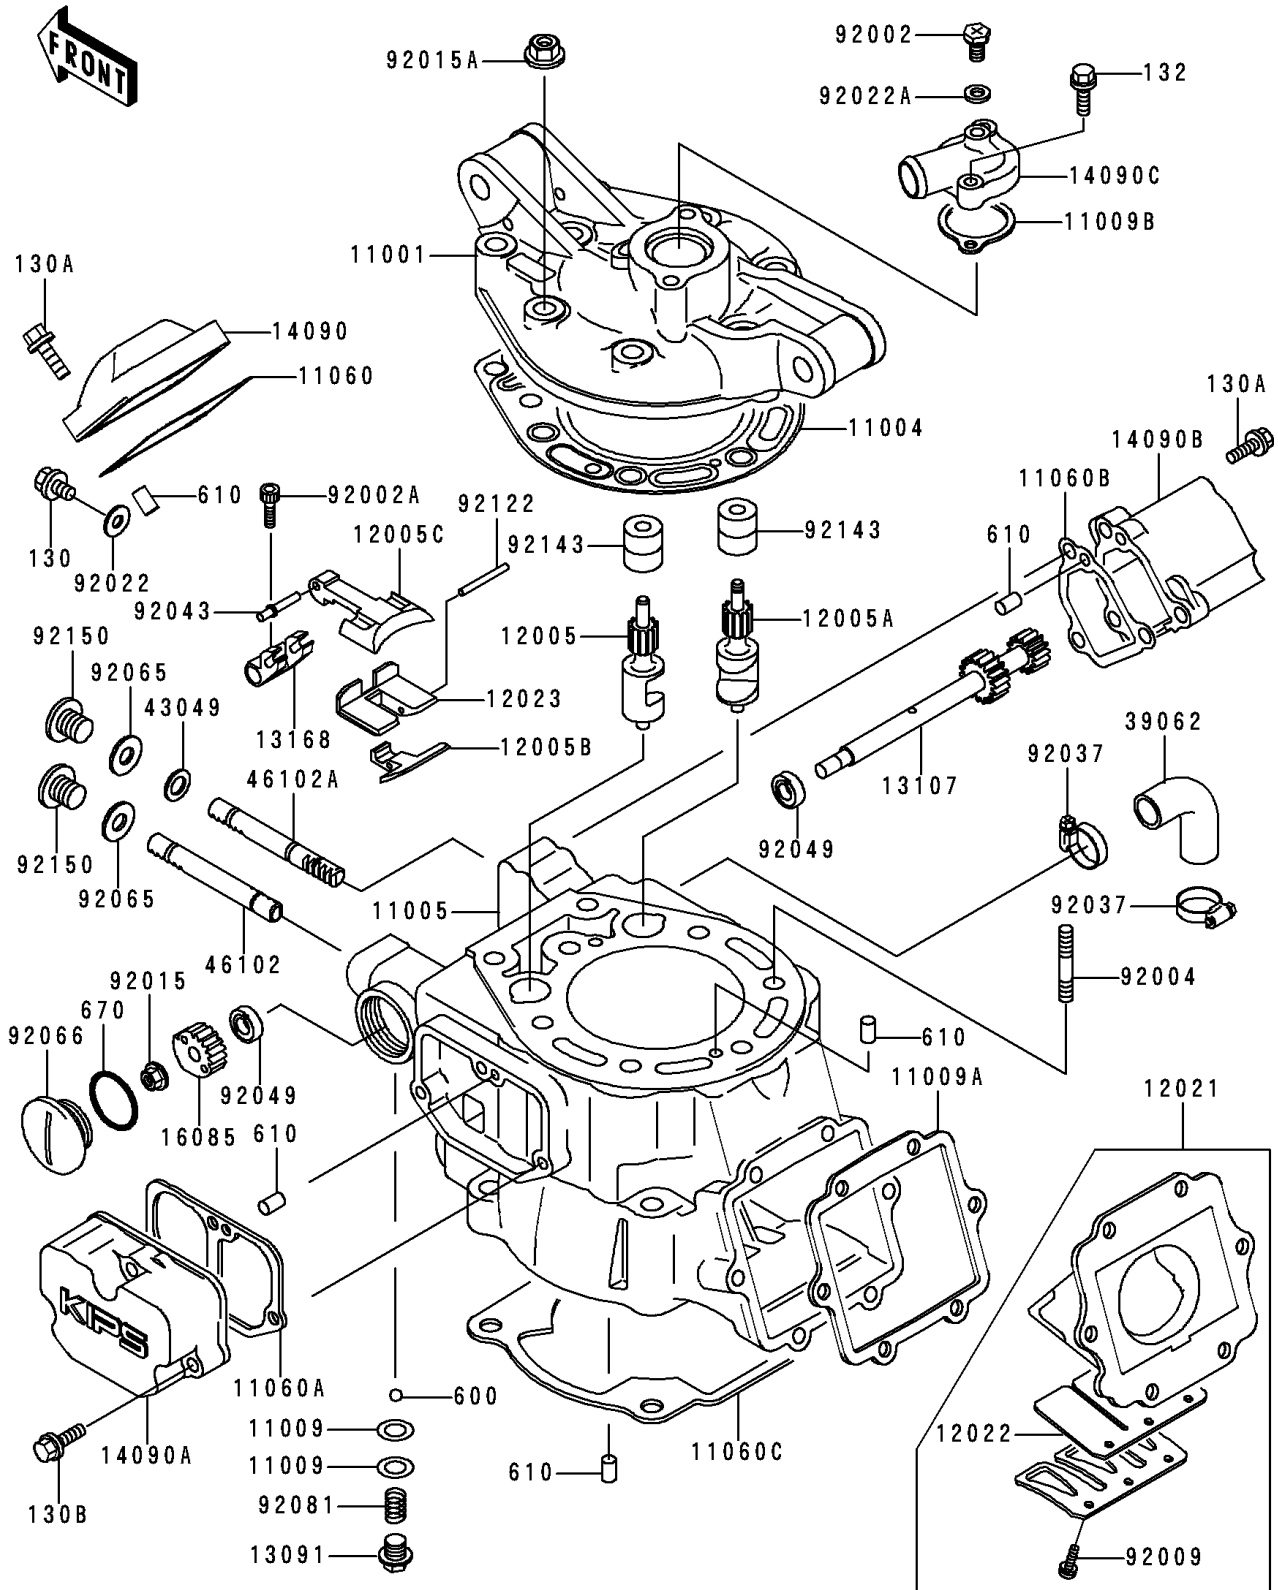

1996 KDX200

PARTS DIAGRAM

Cylinder Head/Cylinder

E1110

1996 KDX200

PARTS LIST

Cylinder Head/Cylinder

Kawasaki

Let the Good Times Roll®

ITEM NAME

PART NUMBER

QUANTITY
