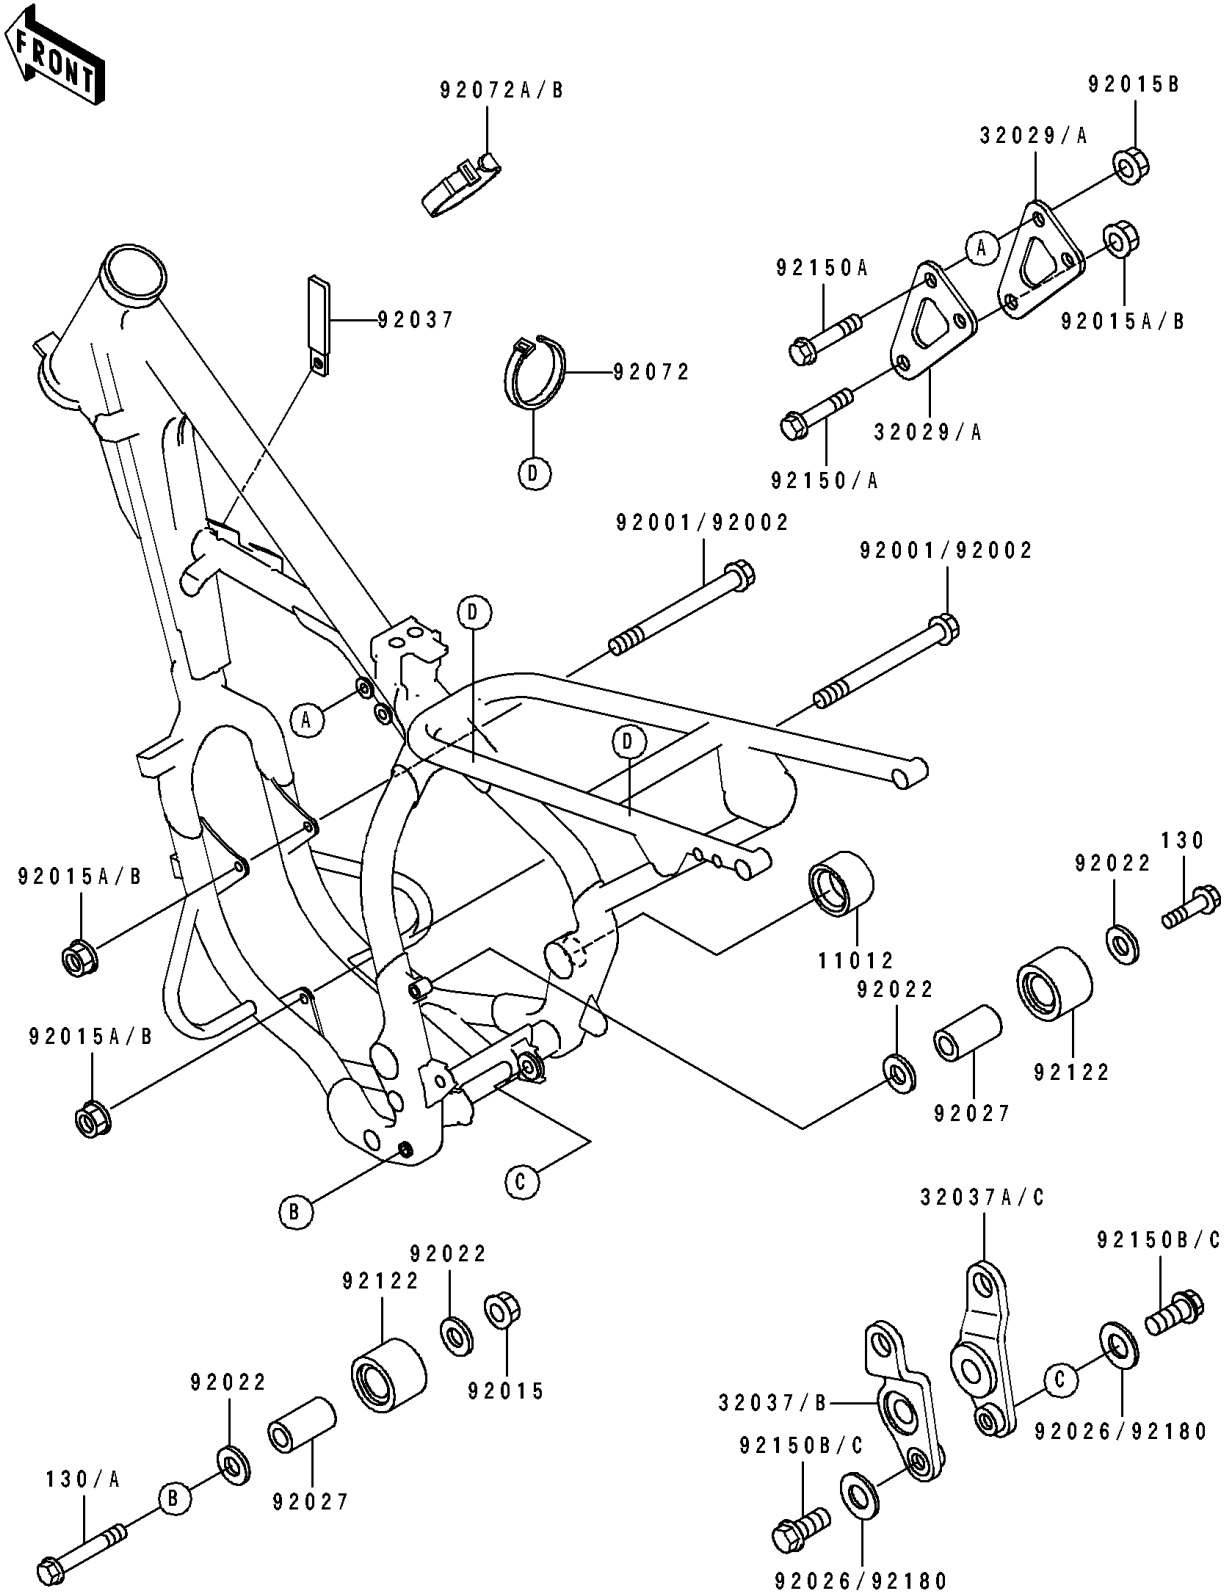

1989 KDX200

PARTS DIAGRAM

Frame Fitting

F2131

1989 KDX200

PARTS LIST

Frame Fitting

Kawasaki

Let the Good Times Roll®

ITEM NAME

PART NUMBER

QUANTITY
