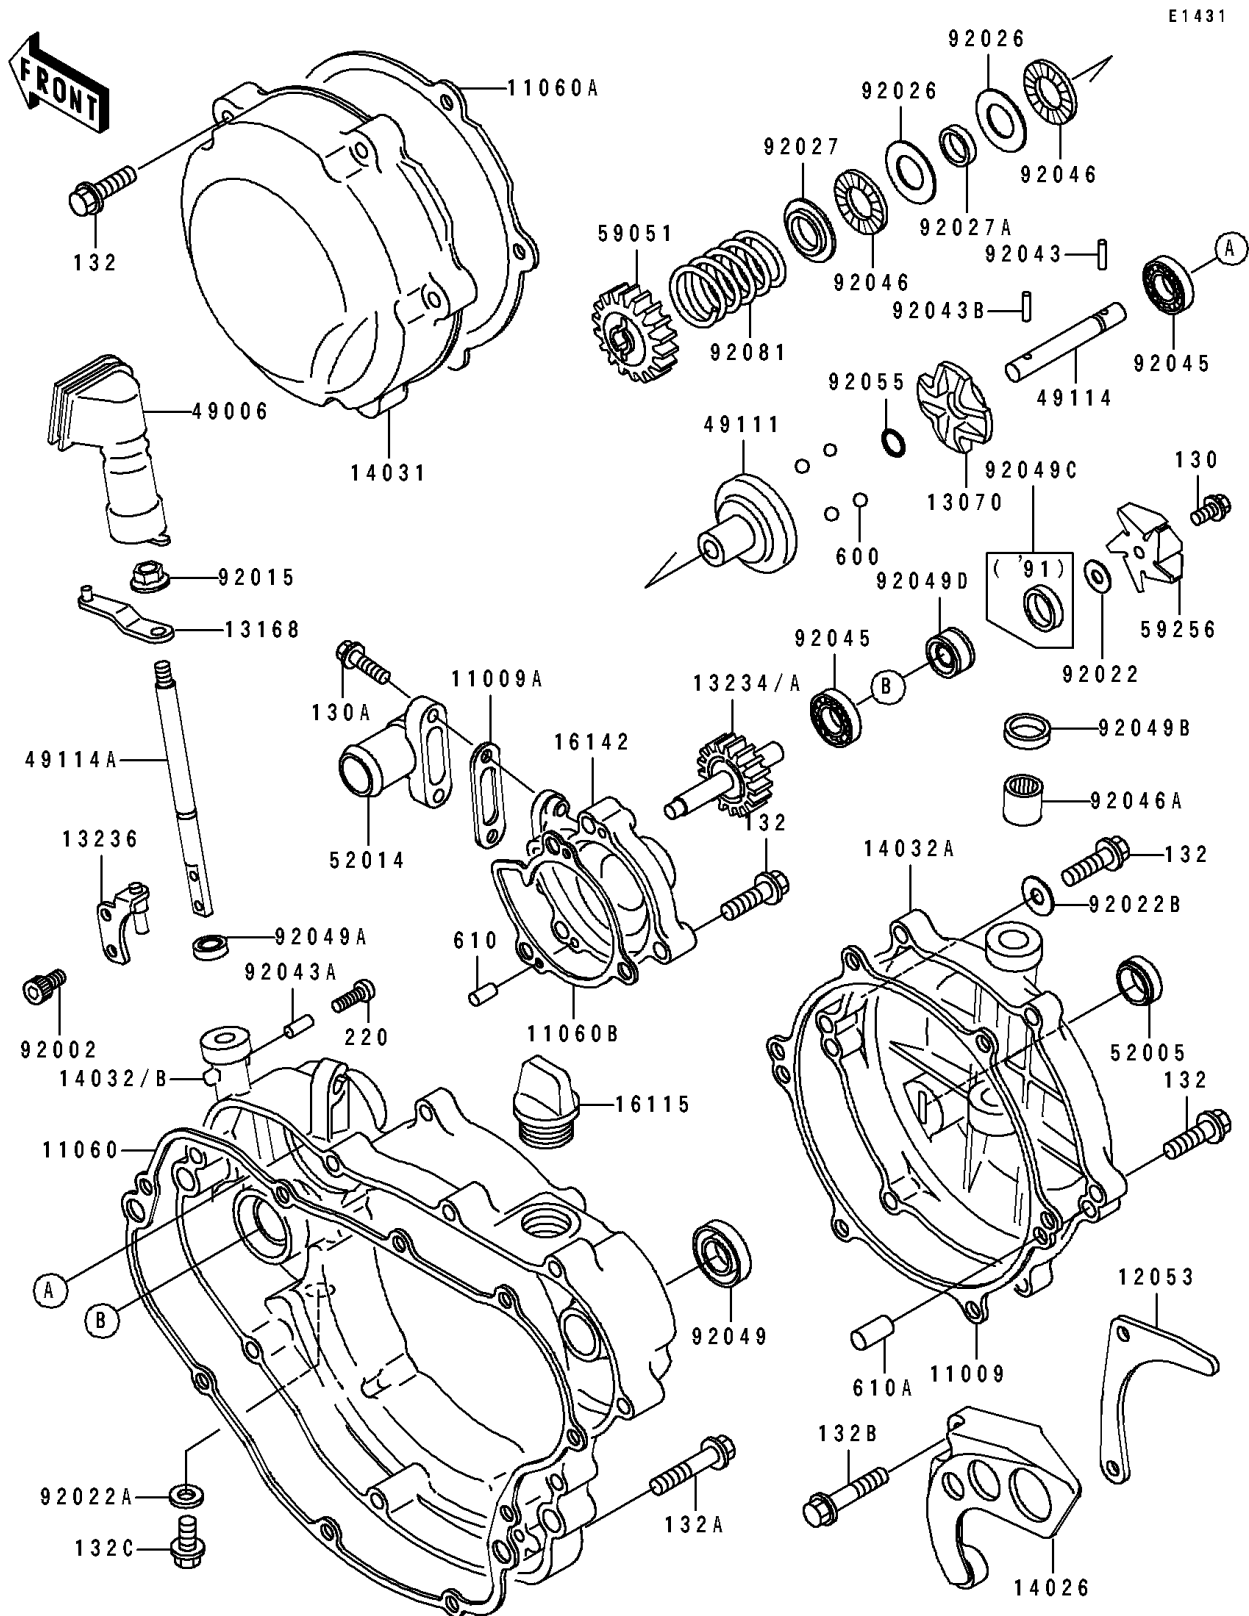

1989 KDX200

PARTS DIAGRAM

Engine Cover

1989 KDX200

PARTS LIST

Engine Cover

Kawasaki

Let the Good Times Roll®

ITEM NAME

PART NUMBER

QUANTITY
